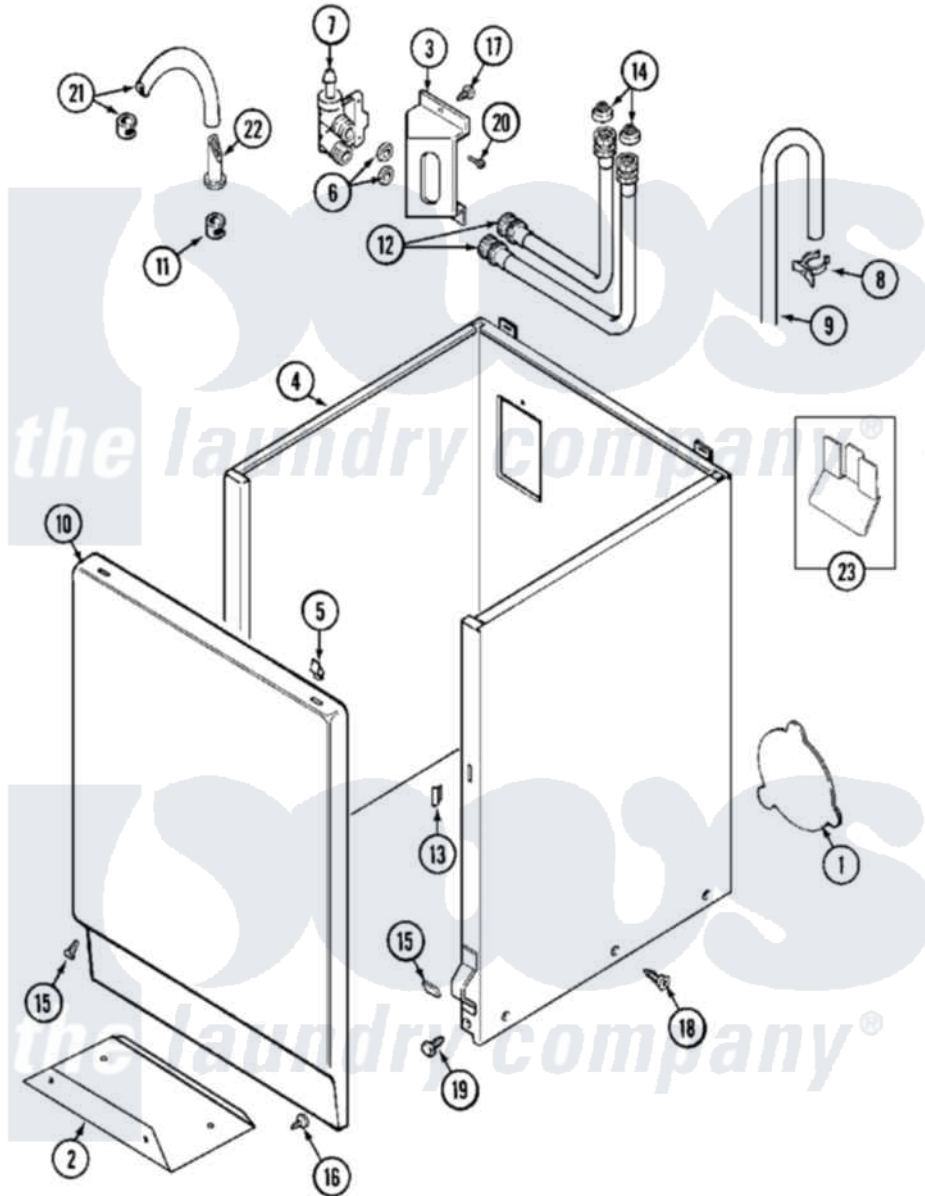

Maytag MAT12PDDBW 04 - CABINET

Maytag [Commercial Maytag MAT12PDDBW Washer Parts](#) Parts Diagram 04 - CABINET
 Click on the part number to view part

Item	Original Part Number	Replaced By	Status	Part Description
001	211294	90767		Screw, 8A X 3/8 HeX Washer Head Tapping
"	22002924			Plate, Access
"	NLA		Not Available	PLATE, ACCESS
002	213846			Guard, Belt
003	22002361			Bracket, Water Valve
"	22003217	3370225		Screw
004	22001972			Clip, Cabinet
"	22001995			Screw Note: Screw, Tumbler Front And Shroud
"	22002381			V-Bracket
"	22002382			Fastener, V-Bracket
"	22002657		Not Available	CABINET ASSEMBLY (BSQ)
"	22004424		Not Available	CABINET BSQ ASPACK
"	NLA		Not Available	CABINET (WHT)
005	22001650			Fastener, Spring
006	Y013783			Washer, Inlet Hose

007	205161	489503	Clamp
"	22001604		Valve, Water 120V 60Hz
"	22002960		Strainer, Washer Inlet
008	22002765		Clip, Hose
009	22002700	22003410	Hose, Drain
"	22003814		Retainer, Drain Hose
010	22001803	Not Available	PANEL, FRONT (WHT)
"	22002653		Panel, Front
011	205161	489503	Clamp
012	22003597	12001900	Kit-Inlet Hose Assembly
"	22003598	12001901	Kit-Inlet Hose Assembly
013	214376	22002331	Spacer, Front Panel
014	22002960		Strainer, Washer Inlet
015	213325		Clip, Retaining
"	22001496		Front Panel Fastener And Screw
016	211294	90767	Screw, 8A X 3/8 HeX Washer Head Tapping
017	212276	W10116760	Screw
018	213007		Xfor Cabinet See Cabinet, Back
019	213121	3400111	Screw, 12-14 X 5/8
"	213122	27001200	Screw
020	Y313561		Screw---NA
021	22001954		Injector Hose And Clamp Kit
022	22001900		Preventer, Back Flow