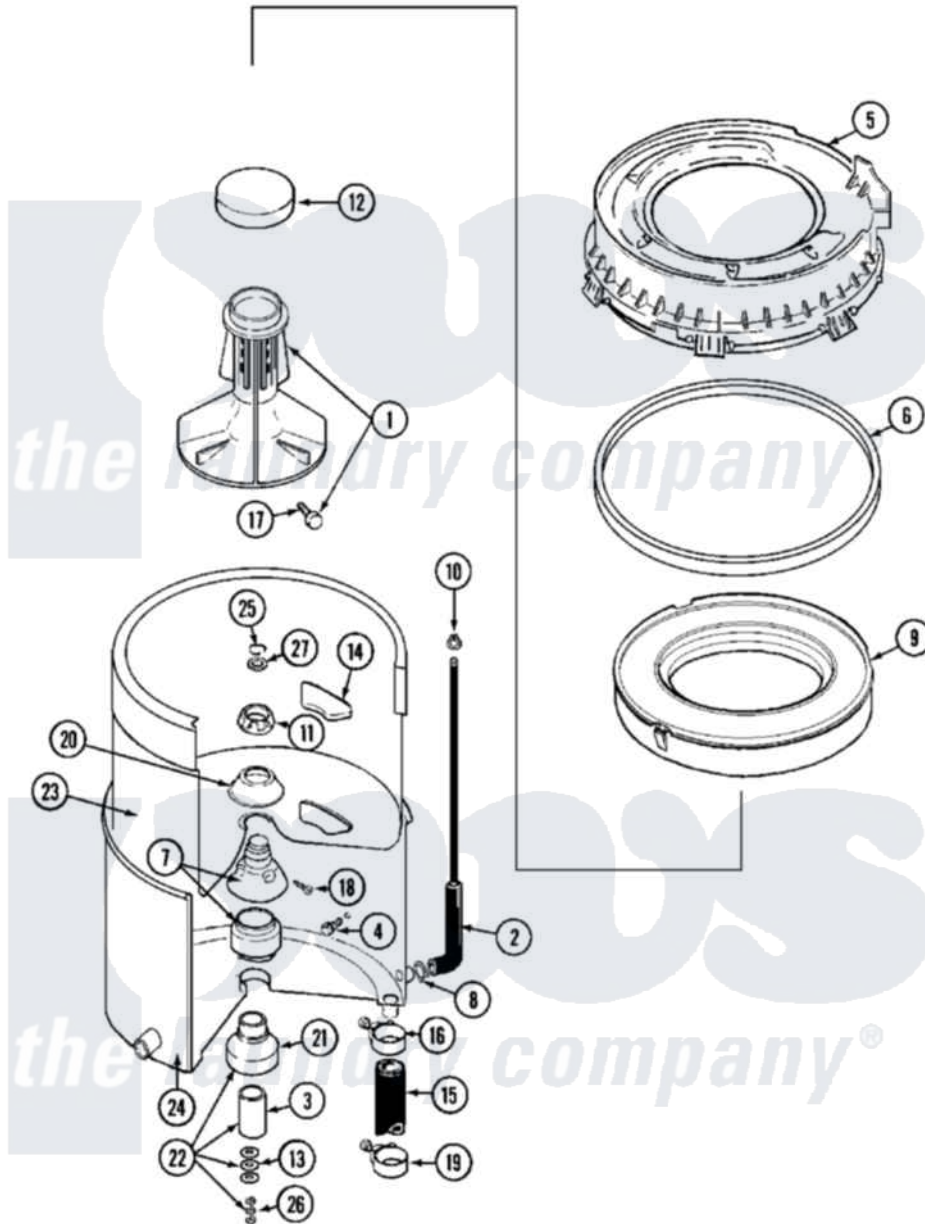

Maytag MAT12PDDBW 05 - TUB

Maytag [Commercial Maytag MAT12PDDBW Washer Parts](#) Parts Diagram 05 - TUB
 Click on the part number to view part

Item	Original Part Number	Replaced By	Status	Part Description
001	208543			Agitator
002	22001619			Tube, Water Level Switch
003	211130			Bearing Liner, Tub Bearing
004	200744	W10175939		Bolt
"	205254	W10175938		Bolt
005	22001606	12001270		Kit, Injector Acc.
006	Y22001201	22001007		Gasket, Cover To Tub
007	22001648	6-2095720		Mounting S
008	22001639			Clamp
009	22001142			Ring, Balance
010	410296	596669		Clamp, Manifold
011	211047	6-2110472		Nut- Clamp
012	215532			Cap, Agitator
013	211100			Washer, Outer Tub
014	215980			Plug, Filter Hole
015	Y212989			Hose, Outer Tub To Pump

016	22001640	285655	Clamp, Hose
017	206478	Not Available	SCREW & WASHER FOR AGITATOR
018	22001423		Set Screw, Mounting Stem
019	22001640	285655	Clamp, Hose
020	211210		Washer, Clamping Nut
021	200824	6-2040130	Tub Bearin
022	204013	6-2040130	Tub Bearin
023	22001140	Y2201881	Tub, Inner Short White SP
024	22003312		Tub, Outer
025	Y015667		Retaining Ring
026	Y054867		Washer, Lock
027	Y015666		Washer, Retaining -