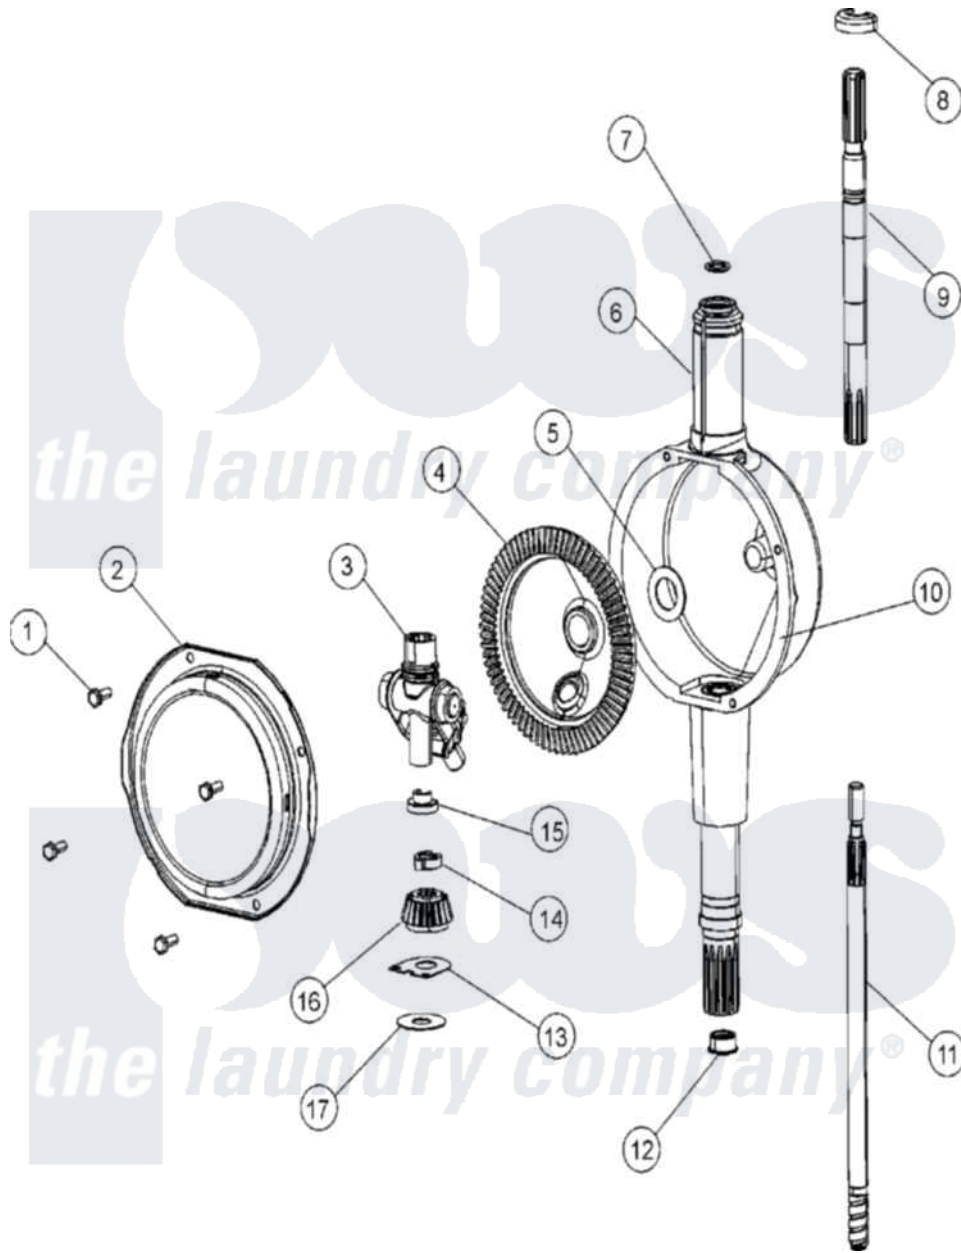

Maytag MAT12PDDBW 06 - TRANSMISSION

Maytag Commercial Maytag MAT12PDDBW Washer Parts Parts Diagram 06 - TRANSMISSION
 Click on the part number to view part

Item	Original Part Number	Replaced By	Status	Part Description
001	215417		Not Available	SCREW, TRANSMISSION COVER
002	206628			Cover, Transmission
003	206685	6-2066850		Yoke
004	206713	6-2067130		Gear- Beve
005	215394			Washer, Bevel Gear
006	22002537			Housing, Transmission
007	22002417			O-Ring Agitator Shaft
008	22002340			Collar, Agitator Shaft
009	22002415	6-2168983		Shaft- Agi
010	Y058700	675652		Adhesive
011	22002343	6-2300060		Shaft- Cen
012	207843			Lip Seal Repair Kit
013	215395			Plate, Clutch
014	22002353			Collar, Center Shaft
015	22002341			Collar, Lower Plastic Keeper
016	215401	W10221114		Pinion