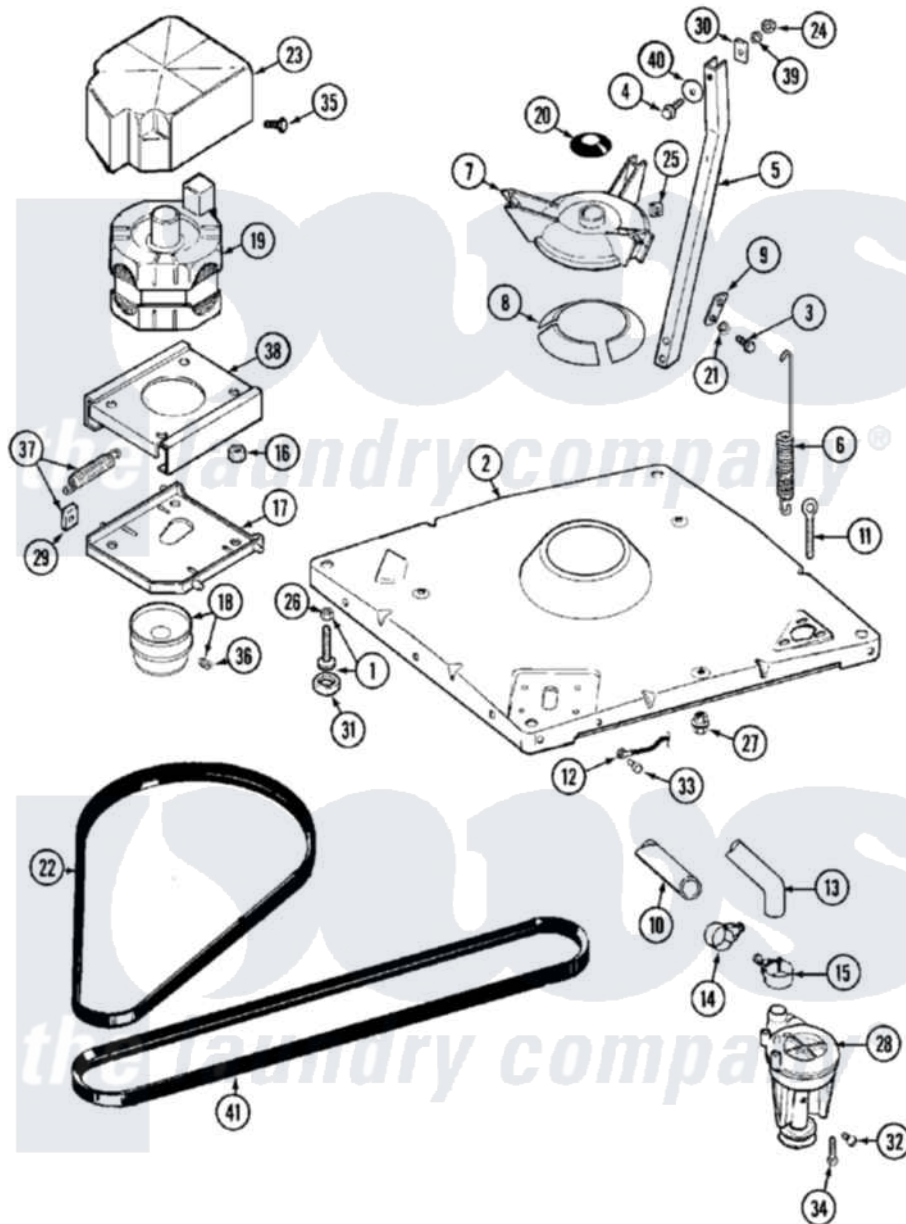

# Maytag MAT12PDDBW 07 - BASE

Maytag [Commercial Maytag MAT12PDDBW Washer Parts](#) Parts Diagram 07 - BASE  
 Click on the part number to view part

| Item | Original Part Number     | Replaced By               | Status        | Part Description           |
|------|--------------------------|---------------------------|---------------|----------------------------|
| 001  | <a href="#">22003428</a> |                           |               | Leg, Adjustable            |
| 002  | <a href="#">22002150</a> |                           |               | Base                       |
| 003  | <a href="#">Y015627</a>  |                           |               | Screw- Hex                 |
| 004  | <a href="#">200744</a>   | <a href="#">W10175939</a> |               | Bolt                       |
| "    | <a href="#">205254</a>   | <a href="#">W10175938</a> |               | Bolt                       |
| 005  | 213100                   |                           | Not Available | PART NOT USED              |
| 006  | <a href="#">22001300</a> |                           |               | Spring, Centering          |
| 007  | <a href="#">203725</a>   |                           |               | Damper W/Bolt And Clip     |
| 008  | <a href="#">203956</a>   |                           |               | Damper Pad Kit             |
| 009  | <a href="#">213073</a>   |                           |               | Washer, Double Brace       |
| 010  | <a href="#">22001816</a> |                           |               | Hose, Drain                |
| 011  | <a href="#">216416</a>   |                           |               | Bolt, Eye/Centering Spring |
| 012  | <a href="#">901220</a>   |                           |               | Ground Wire                |
| 013  | <a href="#">Y212989</a>  |                           |               | Hose, Outer Tub To Pump    |
| 014  | Y22001820                | <a href="#">285655</a>    |               | Clamp, Hose                |
| 015  | 22001640                 | <a href="#">285655</a>    |               | Clamp, Hose                |