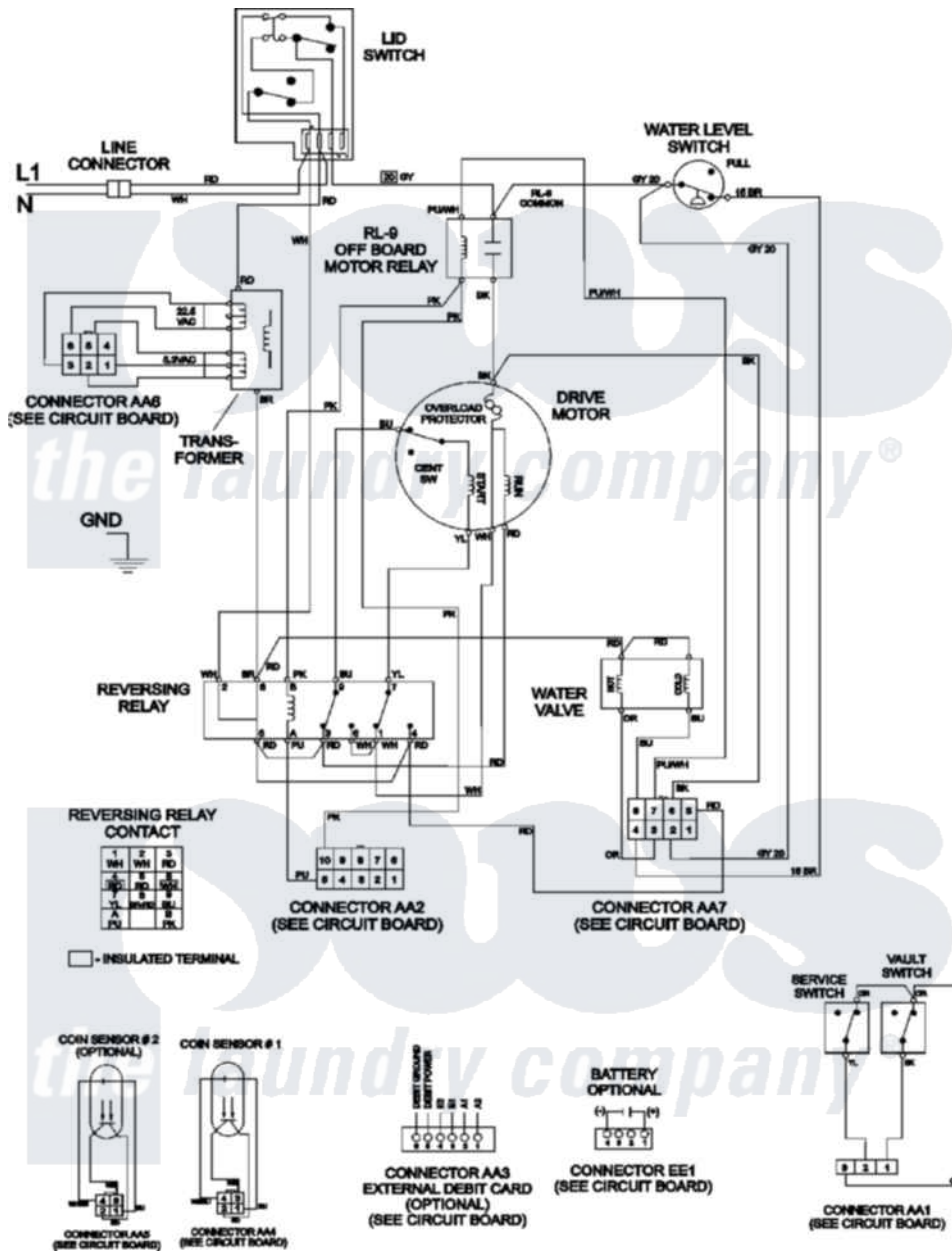

Maytag MAT12PDBBW 09 - WIRING INFORMATION

Maytag Commercial Maytag MAT12PDBBW Washer Parts Diagram 09 - WIRING INFORMATION
 Click on the part number to view part

Item	Original Part Number	Replaced By	Status	Part Description
001	NLA		Not Available	WIRING INFORMATION