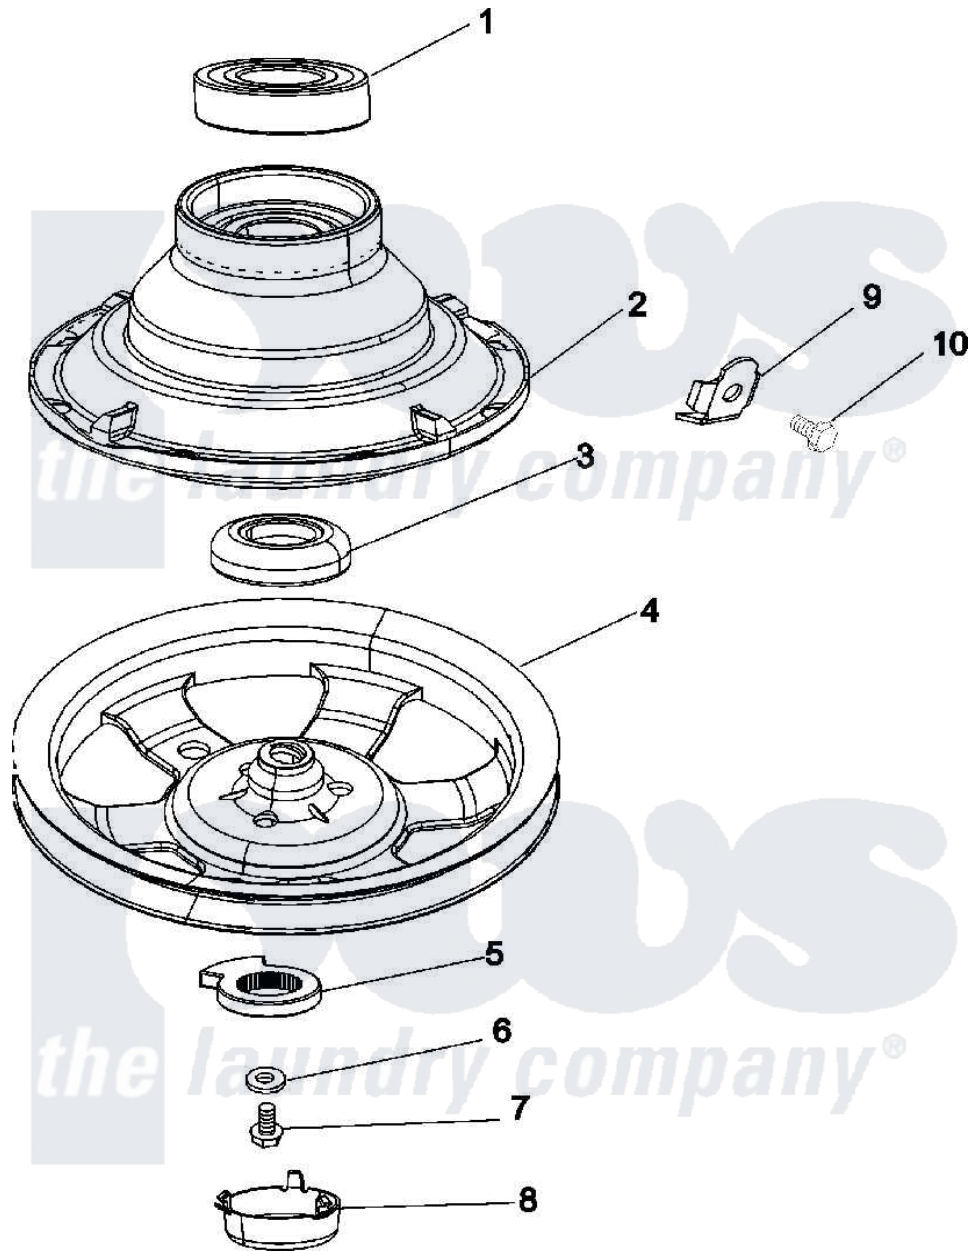

# Maytag MAT12PDDGW 08 - CLUTCH & BRAKE

Maytag [Commercial Maytag MAT12PDDGW Washer Parts](#) Parts Diagram 08 - CLUTCH & BRAKE  
 Click on the part number to view part

Item	Original Part Number	Replaced By	Status	Part Description
001	Y200720	<a href="#">22003441</a>		Bearing, Rear
002	201190	<a href="#">6-2011900</a>		Brake Asse
003	<a href="#">200835</a>			Bearing, Brake Rotor
004	22002429	<a href="#">6-2301530</a>		Pulley
005	<a href="#">211089</a>			Lug, Stop Pulley
006	211090	<a href="#">22003555</a>		Washer, Stop Lug
007	211375	<a href="#">681582</a>		Screw
008	<a href="#">22002428</a>			Cover, Dust
009	<a href="#">213325</a>			Clip, Retaining
010	<a href="#">213326</a>			Bolt, Sems Retaining Clip