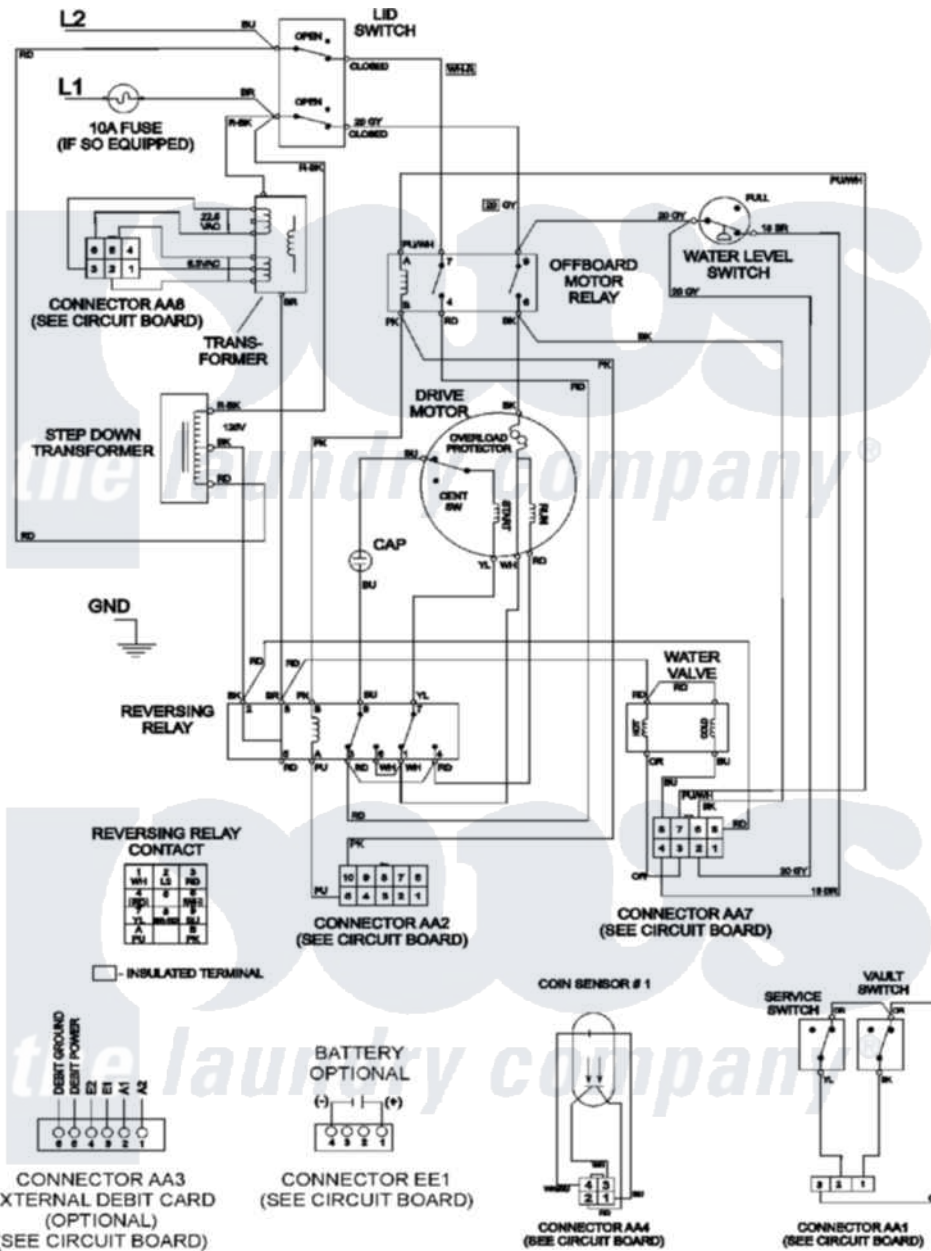

Maytag MAT12PDDGW 09 - WIRING INFORMATION

Maytag [Commercial Maytag MAT12PDDGW Washer Parts](#) Parts Diagram 09 - WIRING INFORMATION
 Click on the part number to view part

| Item | Original Part Number | Replaced By | Status | Part Description |
|------|----------------------|-------------|---------------|--------------------|
| 001 | NLA | | Not Available | WIRING INFORMATION |