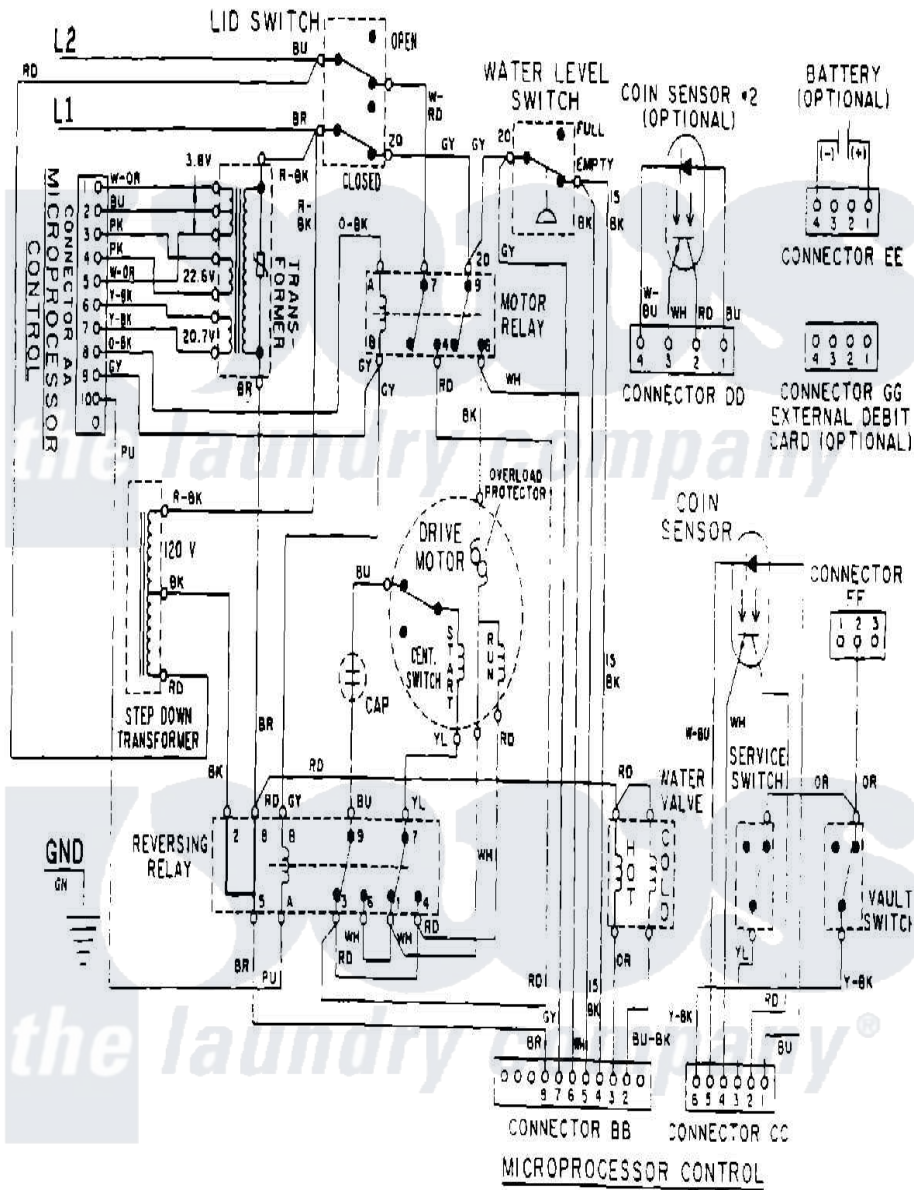

Maytag MAT12PDEGW 01 - WIRING INFORMATION

Maytag Commercial Maytag MAT12PDEGW Washer Parts Parts Diagram 01 - WIRING INFORMATION
 Click on the part number to view part

Item	Original Part Number	Replaced By	Status	Part Description
001	NLA		Not Available	WIRING INFORMATION