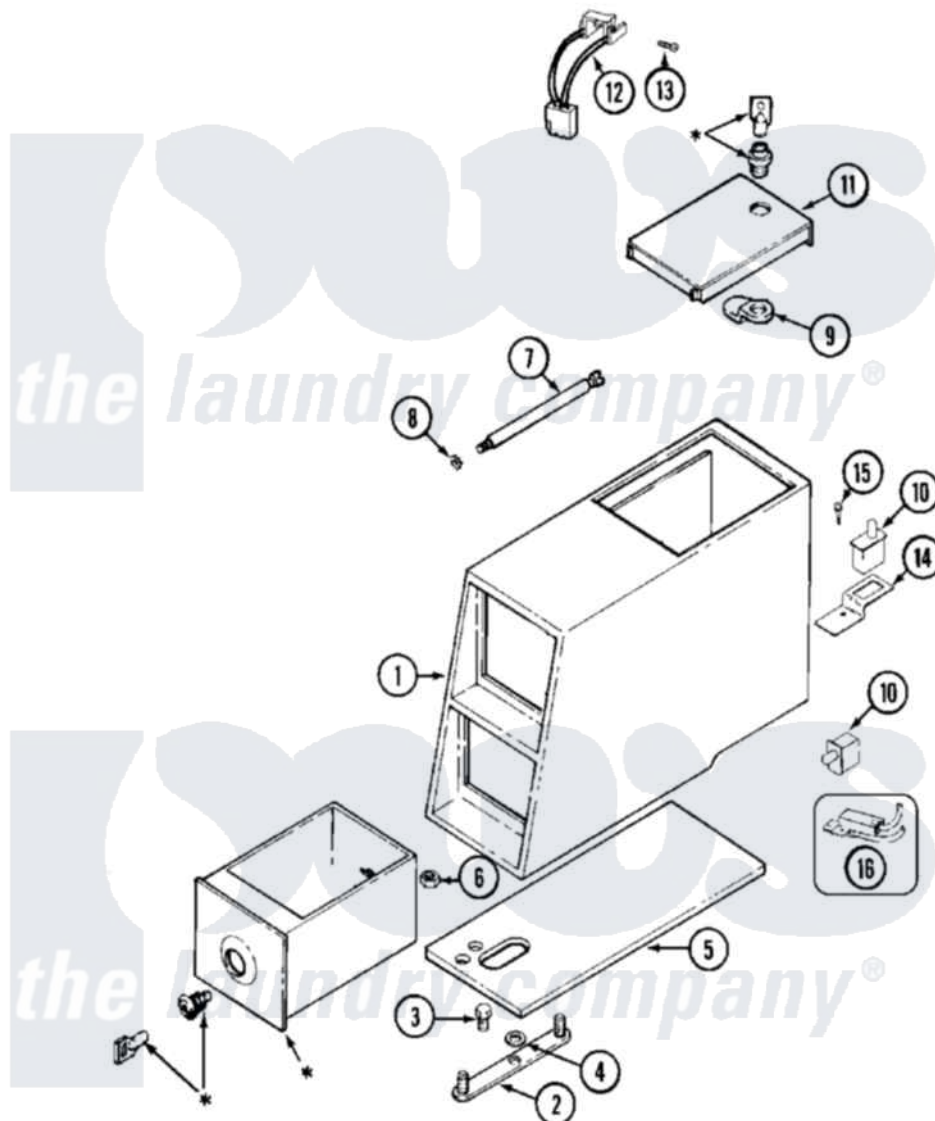

Maytag MAT12PDEGW 02 - CONTROL CENTER (MAT12PDAG/PDEG)

* CONTACT YOUR COMMERCIAL LAUNDRY DISTRIBUTOR

Maytag [Commercial Maytag MAT12PDEGW Washer Parts](#) Parts Diagram 02 - CONTROL CENTER
(MAT12PDAG/PDEG)

[Click on the part number to view part](#)

Item	Original Part Number	Replaced By	Status	Part Description
001	22002480			Vault, Coin PD Coin Drop Supplied By Dist.
002	22001810		Not Available	STRAP, MOUNTING
003	211294	90767		Screw, 8A X 3/8 HeX Washer Head Tapping
004	910309			Washer, Mounting Strap
005	22001870			Gasket, Coin Vault
006	Y052740	62739		Nut, Lock
007	211605			Bezel, Timer Dial
"	213035			Bolt, Locking
008	910181			Lockwasher, Terminal Block
009	NLA		Not Available	CAM, LOCKING
010	22002536			Switch, Sensor
"	33001250			Switch, Vault And Service Door
"	912012	3400409		Screw
011	22001910	22003679		Timer Access Door Assembly