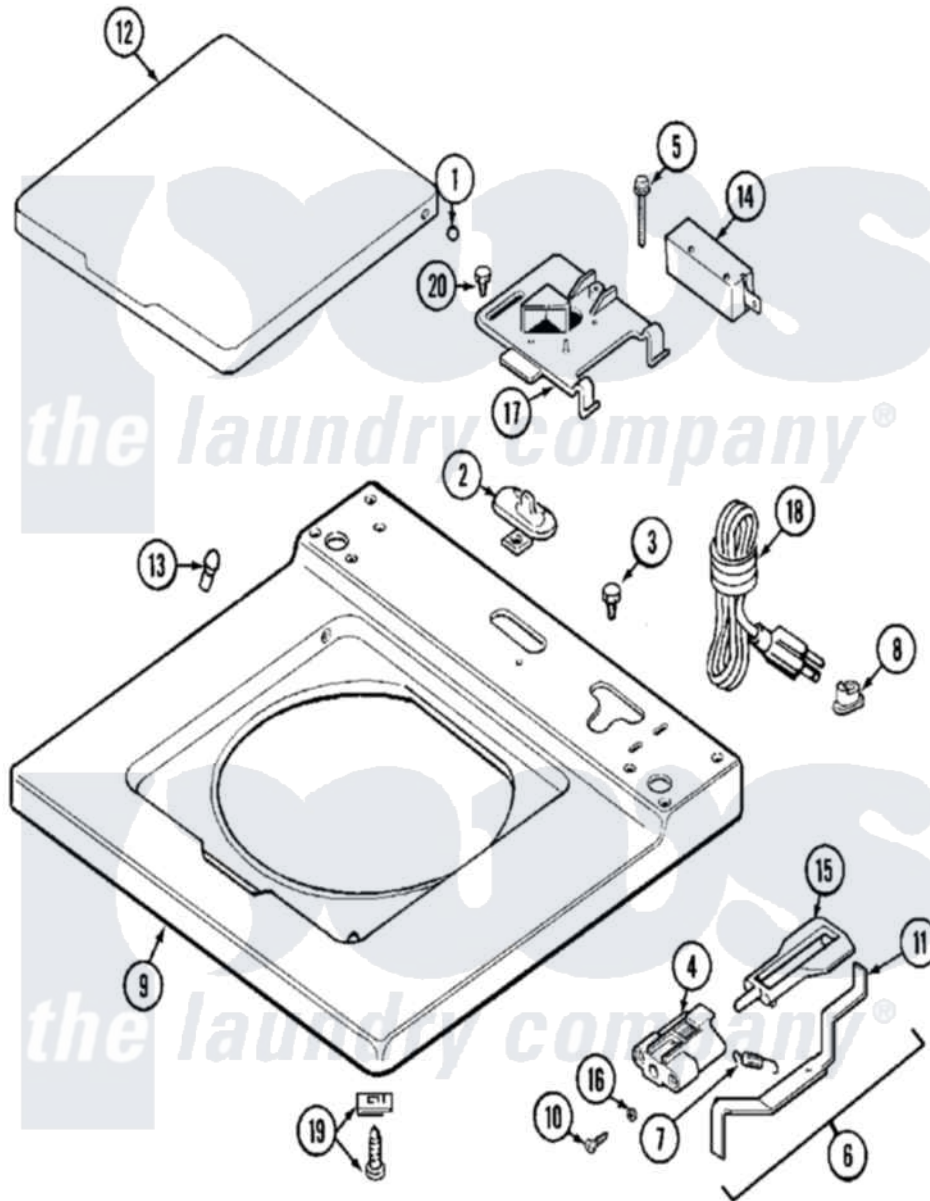

Maytag MAT12PDEGW 03 - TOP (MAT12PDAG/PDEG/PSAG)

Maytag Commercial Maytag MAT12PDEGW Washer Parts Parts Diagram 03 - TOP (MAT12PDAG/PDEG/PSAG)
 Click on the part number to view part

Item	Original Part Number	Replaced By	Status	Part Description
001	211726			Hinge, Ball Lid
002	207159	489355		Screw, 8 X 1/2
"	22001298			Cap, Top Cover
003	210186	3370225		Screw
004	NLA		Not Available	BRACKET, UNBALANCE----NA
005	213501			Screw, No.6-20 X 1-1/8 Inch
006	22001681			Unbalance Lever Assembly
007	213720			Spring, Lid Switch
008	216183			Grommet, Cord Export
"	22002532	216183		Grommet, Cord Export
009	216423	3370225		Screw
"	22001867	22001970		Cover Assembly, Top
"	22001920			Fuse
"	22001921	10091101		Block-Fuse
"	22001970			Cover Assembly, Top
"	22002142			Cover Assembly, Top --NA

"	NLA		Not Available	COVER, TOP (WHT)
010	910182	25-7809		Screw, No.6-20 1/2 Flthd Torx
011	22001672			Lever, Unbalance
012	22001341			Lid W/Legend
013	212716			Bumper, Lid
014	22001362			Switch, Lid
"	22002152			Wire, Jumper
015	216255			Plunger, Lid Switch
016	211500			Washer, Bracket To Top Cover
017	22001678			Bracket, Switch And Fuse
018	208569		Not Available	CORD, POWER
"	22001351		Not Available	CORD, POWER
019	204445			Screw And Fastener Assembly
020	207159	489355		Screw, 8 X 1/2