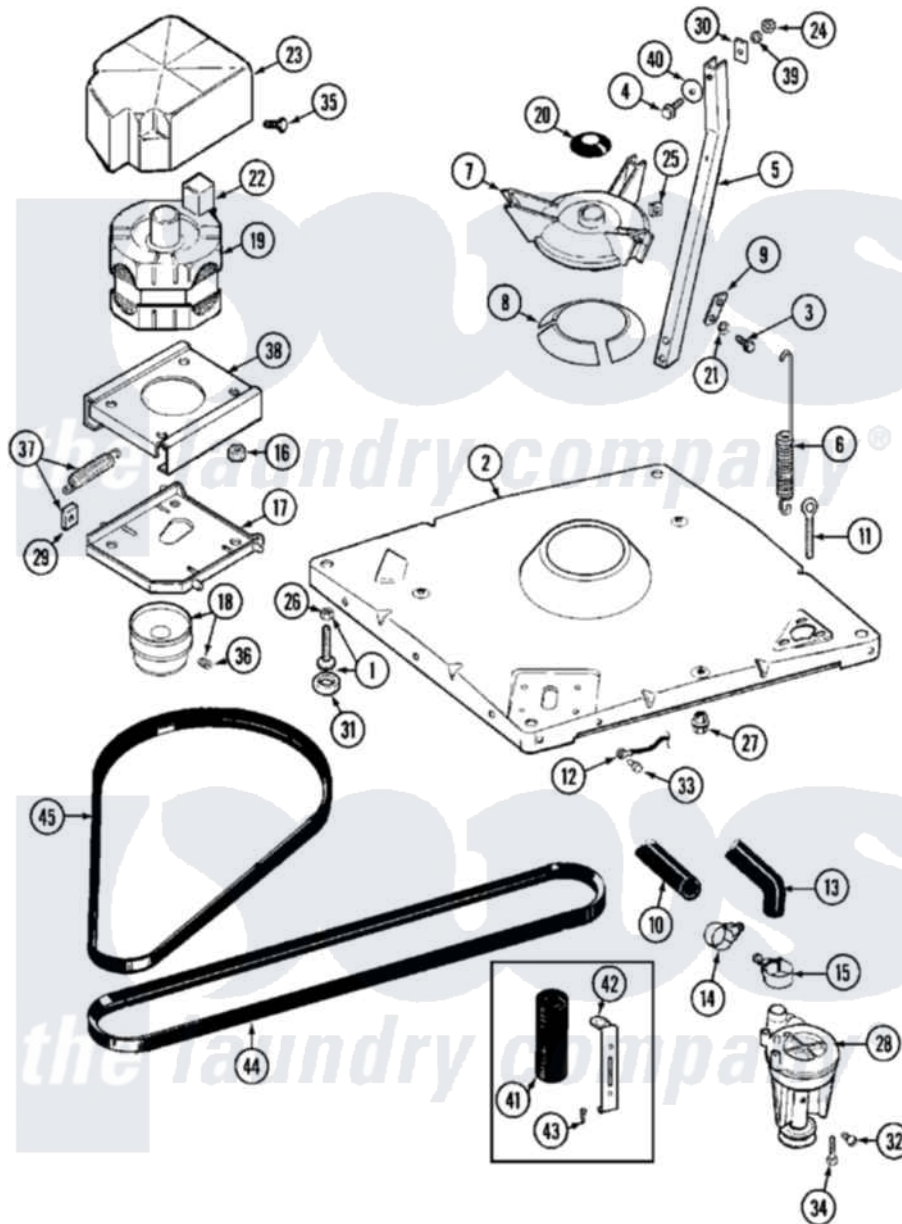

Maytag MAT12PDEGW 05 - BASE (MAT12PDAG/PDEG/PSAG)

Maytag Commercial Maytag MAT12PDEGW Washer Parts Parts Diagram 05 - BASE (MAT12PDAG/PDEG/PSAG)
 Click on the part number to view part

Item	Original Part Number	Replaced By	Status	Part Description
001	Y302699	22003428		Leg, Adjustable
002	22001172	22002150		Base
003	Y015627			Screw- Hex
004	200744	W10175939		Bolt
"	205254	W10175938		Bolt
005	213100		Not Available	PART NOT USED
006	22001300			Spring, Centering
007	203725			Damper W/Bolt And Clip
008	203956			Damper Pad Kit
009	213073			Washer, Double Brace
010	22001816			Hose, Drain
011	216416			Bolt, Eye/Centering Spring
012	901220			Ground Wire
013	Y212989			Hose, Outer Tub To Pump
014	Y22001820	285655		Clamp, Hose
015	22001640	285655		Clamp, Hose