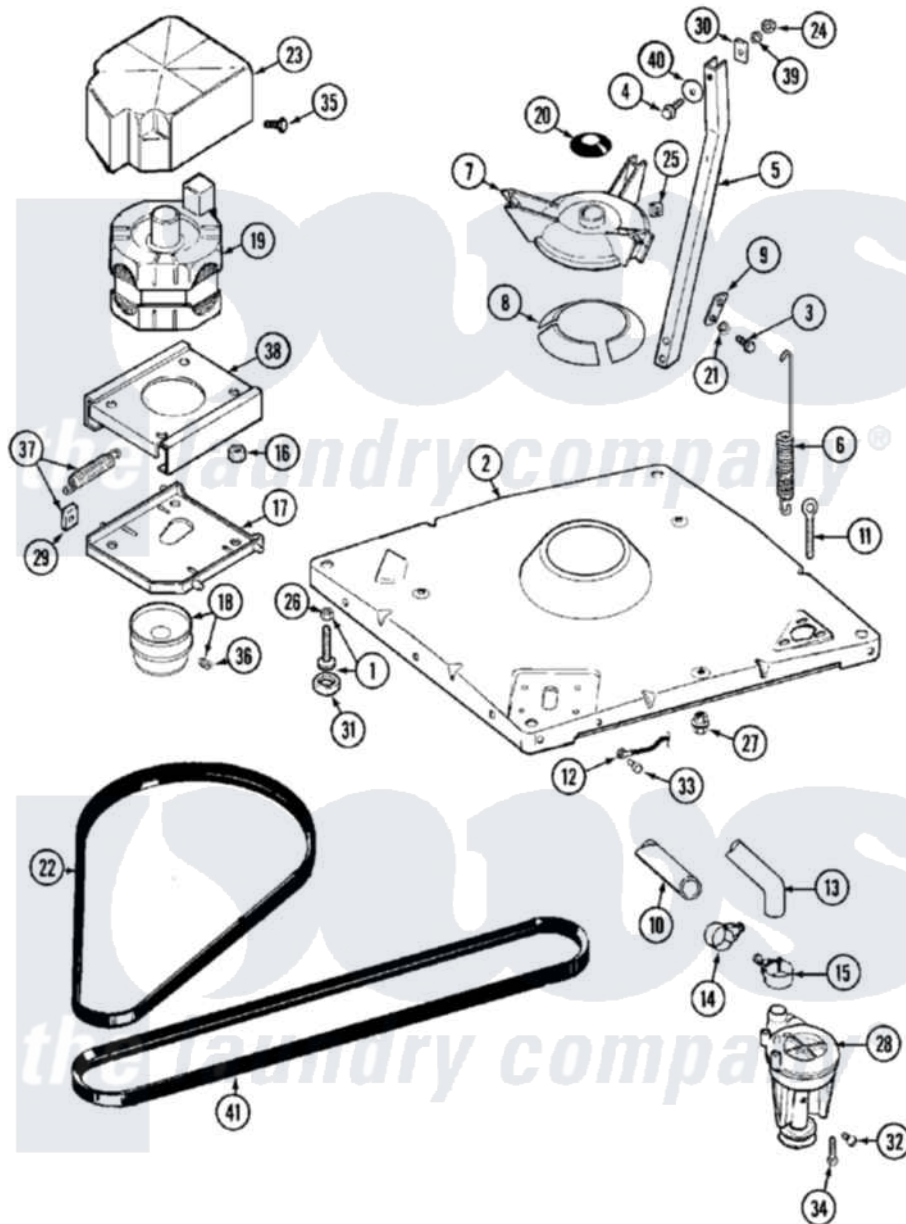

Maytag MAT12PDLAW 07 - BASE

Maytag [Commercial Maytag MAT12PDLAW Washer Parts](#) Parts Diagram 07 - BASE
 Click on the part number to view part

Item	Original Part Number	Replaced By	Status	Part Description
001	22003428			Leg, Adjustable
002	22002150			Base
003	22004078			Bolt, 5/16
004	200744	W10175939		Bolt
"	205254	W10175938		Bolt
005	213100		Not Available	PART NOT USED
006	22001300			Spring, Centering
007	203725			Damper W/Bolt And Clip
008	203956			Damper Pad Kit
009	213073			Washer, Double Brace
010	22002700	22003410		Hose, Drain
011	216416			Bolt, Eye/Centering Spring
012	901220			Ground Wire
013	Y212989			Hose, Outer Tub To Pump
014	22001640	285655		Clamp, Hose
015	22001640	285655		Clamp, Hose

016	Y311426	3400029	Nut, Adapter Plate
017	22001301		Mount, Motor Lower-Assembly
018	200816	6-2008160	Pulley- MO
019	22004301	12002351	Motor-Drve
020	22002954		Deflector, Water
021	911852	486009	Lockwasher
022	211125		V Belt, Drive Pulley
023	215098		Shield, Motor
024	Y052734		Nut, Carrage Bolts And Bracket
025	Y052785		Nut, Brace To Damper
026	210385		Lock Nut For Adjustable Leg
027	211949		Nut, Adjustment Eyebolt
028	202203	6-2022030	Pump As Pa
029	Y204998	205000	Roller And Spring Kit 4+Spr
030	212979	Not Available	WASHER, TUB BRACE
031	210684		Foot, Adjustable Leg
032	22003235		Screw, Bearing Insert
033	210186	3370225	Screw
034	211880		Screw, HeX Head No.10 X 1/2 Inc
035	213121	3400111	Screw, 12-14 X 5/8
036	Y053241		Set Screw, Motor Pulley
037	205000		Roller And Spring Kit 4+Spr
038	214956		Motor Mount Assembly
039	Y054867		Washer, Lock
040	211100		Washer, Outer Tub
041	211124		Part Not Used