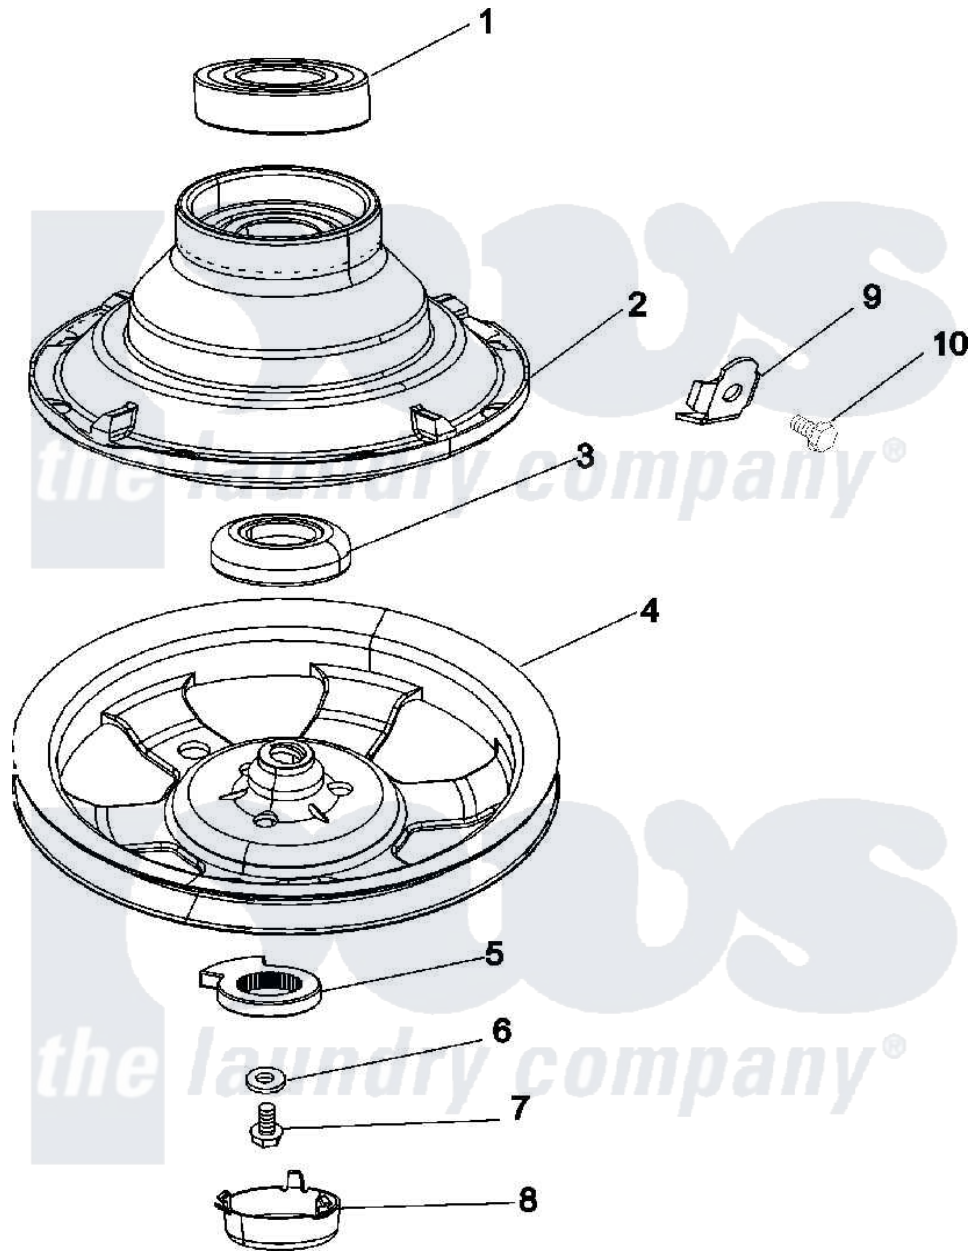

Maytag MAT12PDLAW 08 - CLUTCH & BRAKE

Maytag [Commercial Maytag MAT12PDLAW Washer Parts](#) Parts Diagram 08 - CLUTCH & BRAKE
 Click on the part number to view part

| Item | Original Part Number | Replaced By | Status | Part Description |
|------|--------------------------|---------------------------|--------|---------------------------|
| 001 | Y200720 | 22003441 | | Bearing, Rear |
| 002 | 201190 | 6-2011900 | | Brake Asse |
| 003 | 200835 | | | Bearing, Brake Rotor |
| 004 | 22002429 | 6-2301530 | | Pulley |
| 005 | 211089 | | | Lug, Stop Pulley |
| 006 | 211090 | 22003555 | | Washer, Stop Lug |
| 007 | 211375 | 681582 | | Screw |
| 008 | 22002428 | | | Cover, Dust |
| 009 | 213325 | | | Clip, Retaining |
| 010 | 213326 | | | Bolt, Sems Retaining Clip |