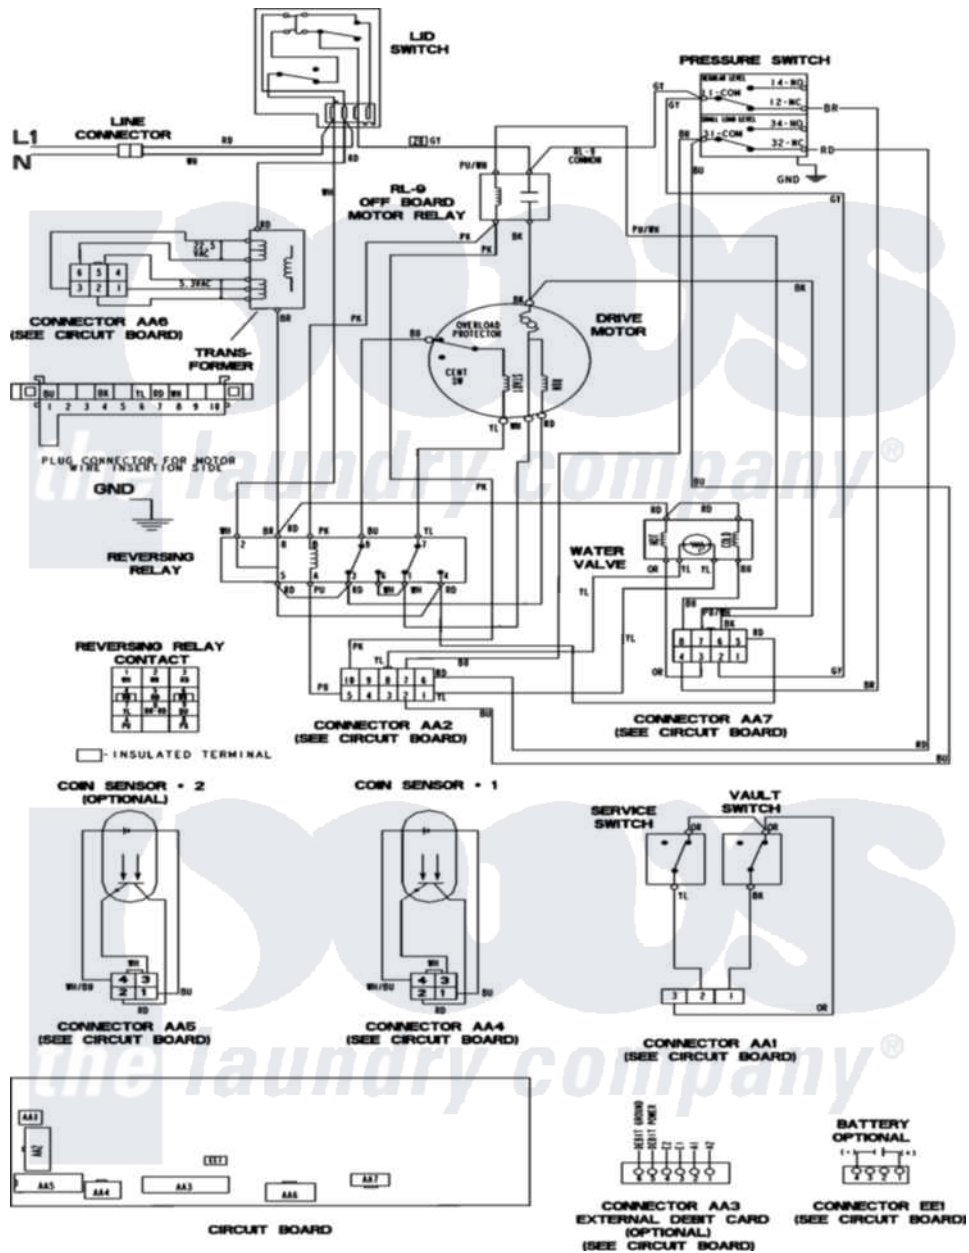

Maytag MAT12PDLAW 10 - WIRING INFORMATION

Maytag [Commercial Maytag MAT12PDLAW Washer Parts](#) Parts Diagram 10 - WIRING INFORMATION
 Click on the part number to view part

Item	Original Part Number	Replaced By	Status	Part Description
001	NLA		Not Available	WIRING INFORMATION