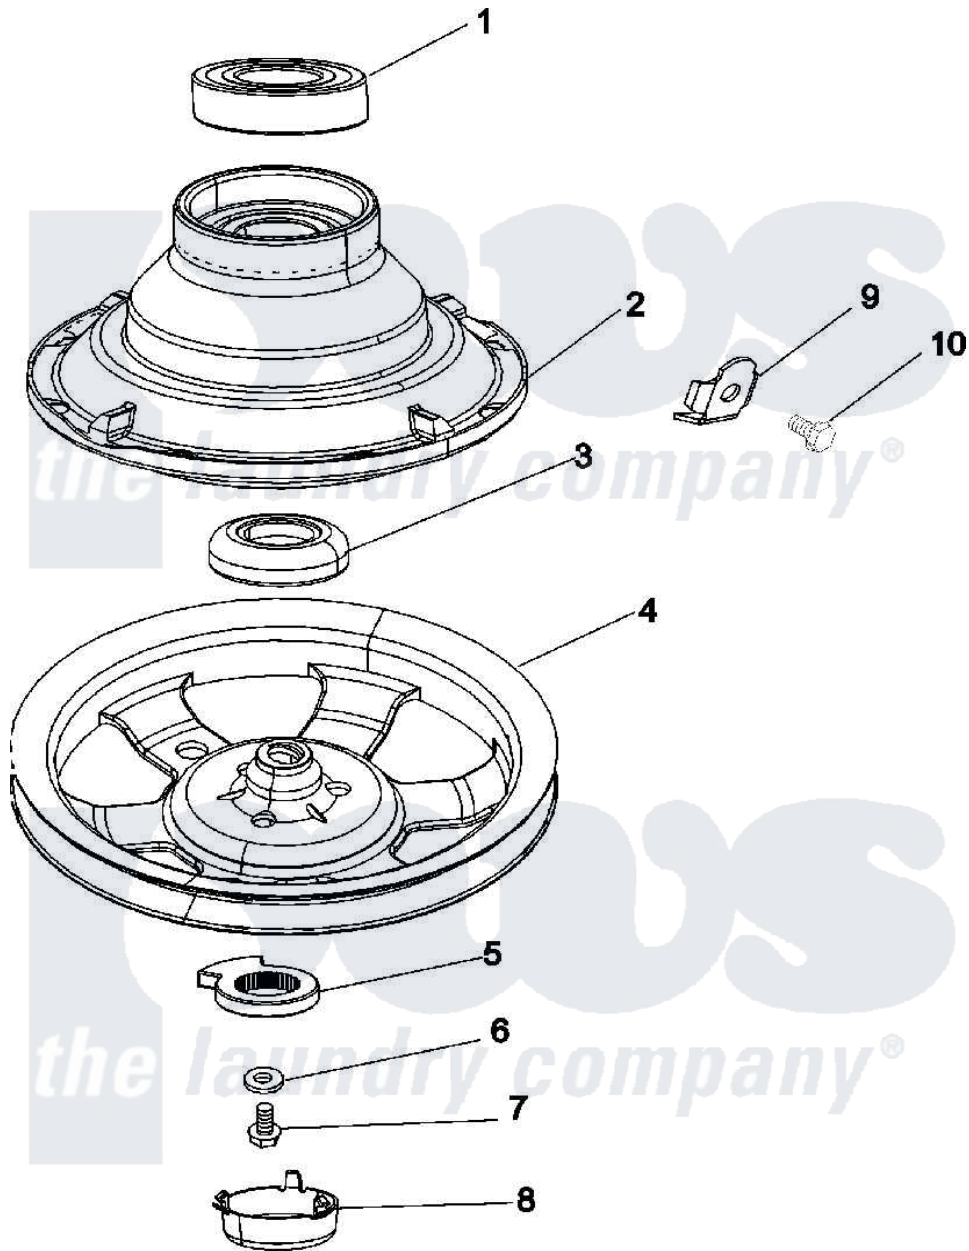

# Maytag MAT12PDLGW 08 - CLUTCH & BRAKE

Maytag [Commercial Maytag MAT12PDLGW Washer Parts](#) Parts Diagram 08 - CLUTCH & BRAKE  
 Click on the part number to view part

Item	Original Part Number	Replaced By	Status	Part Description
001	Y200720	<a href="#">22003441</a>		Bearing, Rear
002	201190	<a href="#">6-2011900</a>		Brake Asse
003	<a href="#">200835</a>			Bearing, Brake Rotor
004	22002429	<a href="#">6-2301530</a>		Pulley
005	<a href="#">211089</a>			Lug, Stop Pulley
006	211090	<a href="#">22003555</a>		Washer, Stop Lug
007	211375	<a href="#">681582</a>		Screw
008	<a href="#">22002428</a>			Cover, Dust
009	<a href="#">213325</a>			Clip, Retaining
010	<a href="#">213326</a>			Bolt, Sems Retaining Clip