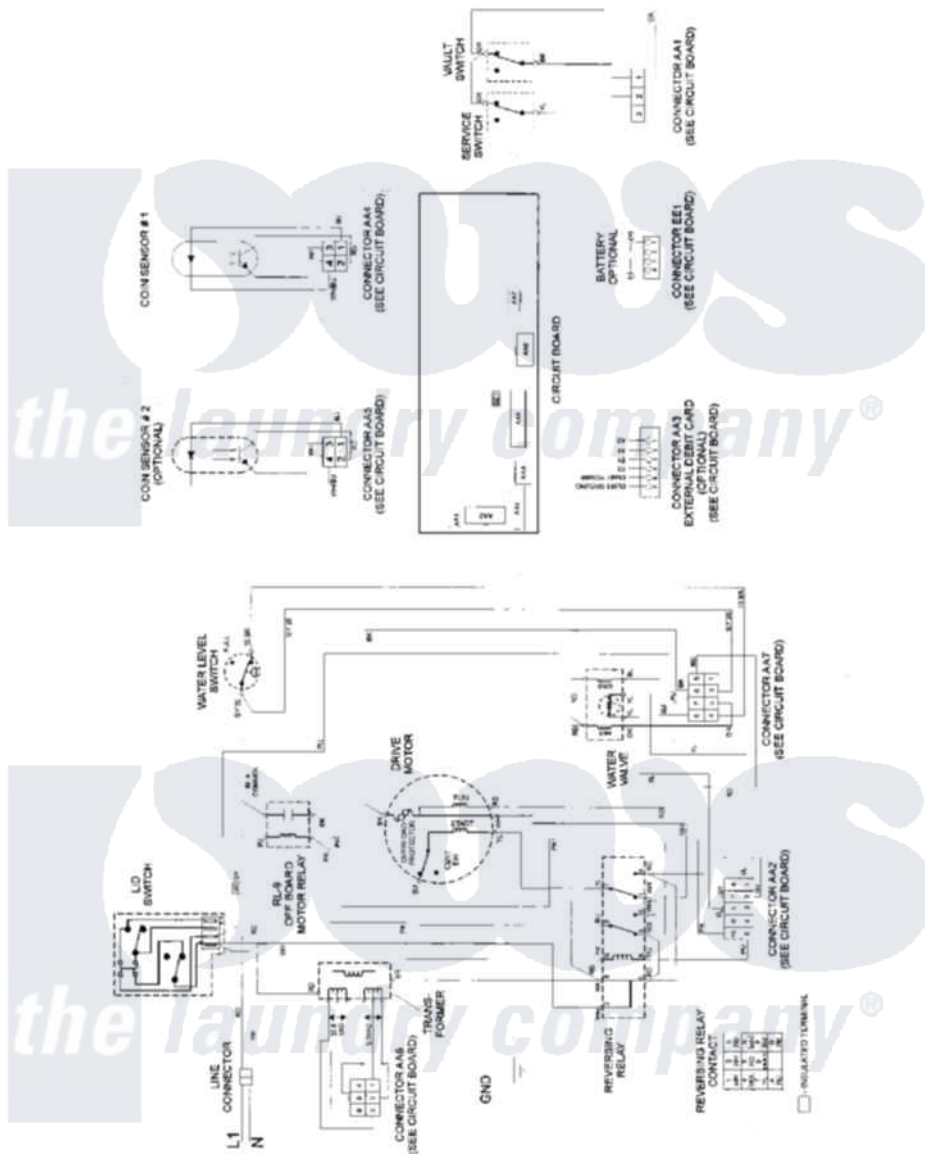

Maytag MAT12PDSAW 10 - WIRING INFORMATION

Maytag Commercial Maytag MAT12PDSAW Washer Parts Parts Diagram 10 - WIRING INFORMATION
 Click on the part number to view part

Item	Original Part Number	Replaced By	Status	Part Description
001	NLA		Not Available	WIRING INFORMATION