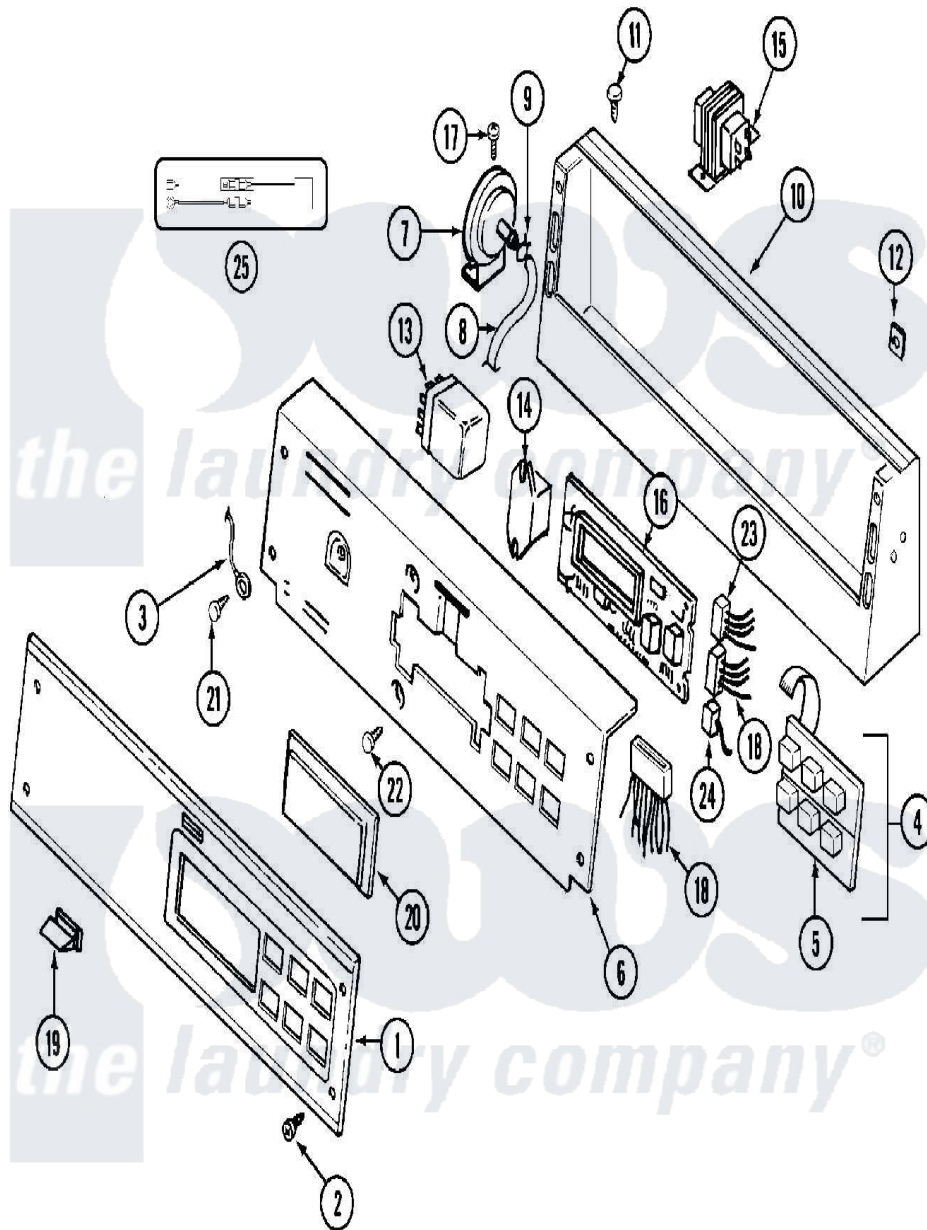

Maytag MAT12PRAAW 01 - CONTROL PANEL

Maytag [Commercial Maytag MAT12PRAAW Washer Parts](#) Parts Diagram 01 - CONTROL PANEL
 Click on the part number to view part

Item	Original Part Number	Replaced By	Status	Part Description
001	22001865			Panel, Control---S
002	215506			Screw, Control Panel Overlay
003	NLA		Not Available	WIRE, GROUND
004	206808	W10135389		Push Button And Switch Assembly
"	215527	W10140652		Screw, 6-20 X 1/2
005	215517	W10131113		Push Button
006	22001513			Bracket, Back
007	22001308			Switch, Water Level
008	22001617	22001619		Tube, Water Level Switch
009	410296	596669		Clamp, Manifold
010	206780			Control Cover Assembly
011	212276	W10116760		Screw
012	215003			Fastener, Panel And Bracket
013	206421			Relay, Motor Reversing
014	206824	W10133335		Relay, Motor
"	22001866			Screw, Relay

015	211294	90767	Screw, 8A X 3/8 HeX Washer Head Tapping
"	22001960		Transformer
"	Y313559		Screw
016	22001511	22002954	Deflector, Water
"	912077		Locknut, Reader Harness
"	NLA	Not Available	CIRCUIT BOARD ASSEMBLY
"	Y215513		Standoff, Circuit Board
017	211294	90767	Screw, 8A X 3/8 HeX Washer Head Tapping
018	314531		Connector, Edgeboard
"	NLA	Not Available	WIRE HARNESS, MAIN NLA
"	Y312953		Terminal, Edgeboard
019	214610		Bumper, Lid
020	33001208		Cover, Display
021	210186	3370225	Screw
022	215526		Screw, Circuit Board
023	206799		Optic Switch Assembly
"	22001973		Harness, Pr Service
"	NLA	Not Available	CONNECTOR, EDGEBOARD--NA
024	208045		Harness, Wire Sensor Switch To Circuit Brd
"	22001361		Connector, Edgeboard
025	NLA	Not Available	SURGE SUPPRESSOR KIT