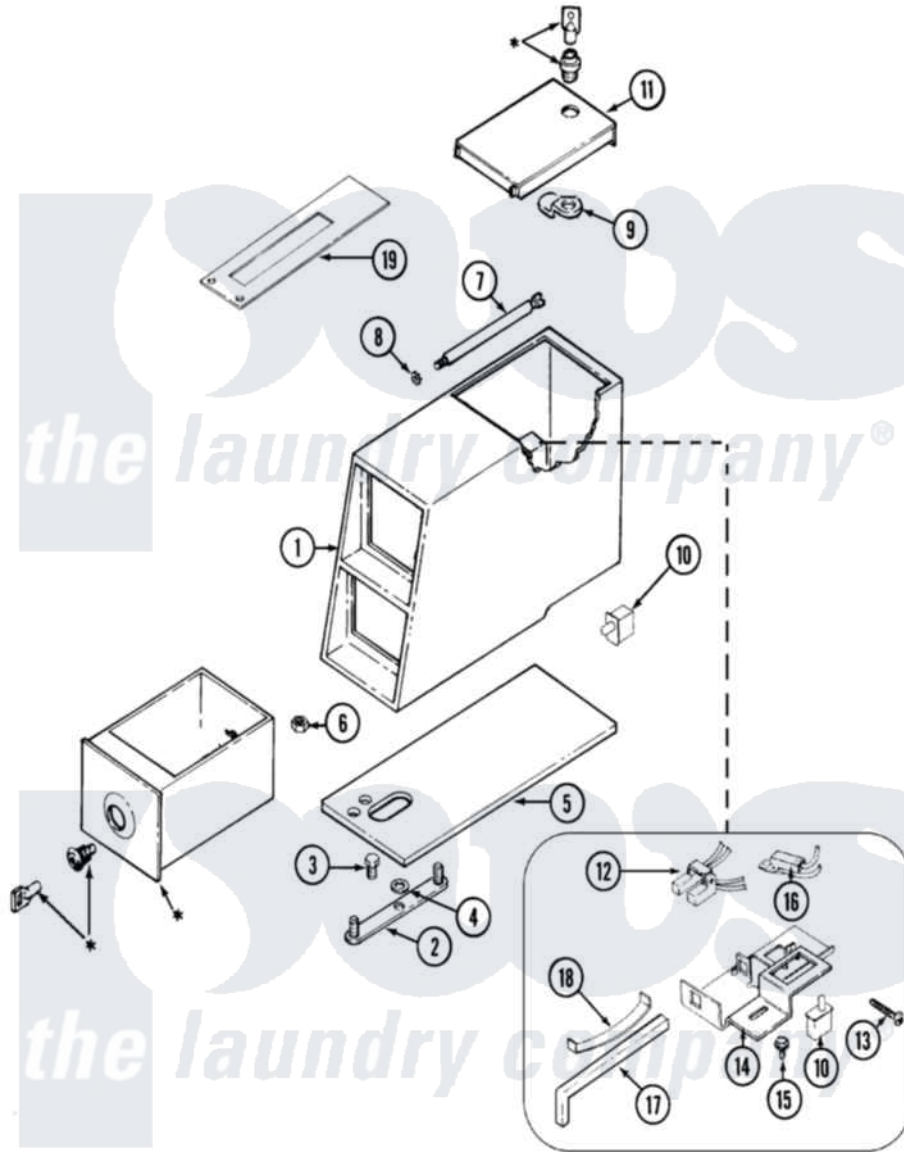

Maytag MAT12PRAAW 02 - CONTROL CENTER

***CONTACT YOUR COMMERCIAL LAUNDRY DISTRIBUTOR**

Maytag [Commercial Maytag MAT12PRAAW Washer Parts](#) Parts Diagram 02 - CONTROL CENTER
 Click on the part number to view part

Item	Original Part Number	Replaced By	Status	Part Description
001	22002478		Not Available	VAULT, COIN (WHT) (ORIGINAL COIN VAULT NLA USE
002	22001810		Not Available	STRAP, MOUNTING
003	211294	90767		Screw, 8A X 3/8 HeX Washer Head Tapping
004	910309			Washer, Mounting Strap
005	22001870			Gasket, Coin Vault
006	Y052740	62739		Nut, Lock
007	213035			Bolt, Locking
"	22001903	8576635		Bolt
008	910387			Lockwasher, Vault Assembly
009	NLA		Not Available	CAM, LOCKING
010	33001250			Switch, Vault And Service Door
"	912012	3400409		Screw
011	22001910	22003679		Timer Access Door Assembly
012	206799			Optic Switch Assembly

013	314665		Screw, Switch Assembly
014	22001404		Bracket, Service Switch
"	33001253		Bracket, Sensor Switch
015	211605		Bezel, Timer Dial
"	212276	W10116760	Screw
016	208045		Harness, Wire Sensor Switch To Circuit Brd
"	NLA	Not Available	HARNESS, WIRE (SENSOR SW.)
017	216442		Rod, Actuator
018	33001252		Spring, Switch Rod
019	22001812	22003416	Actuator Kit