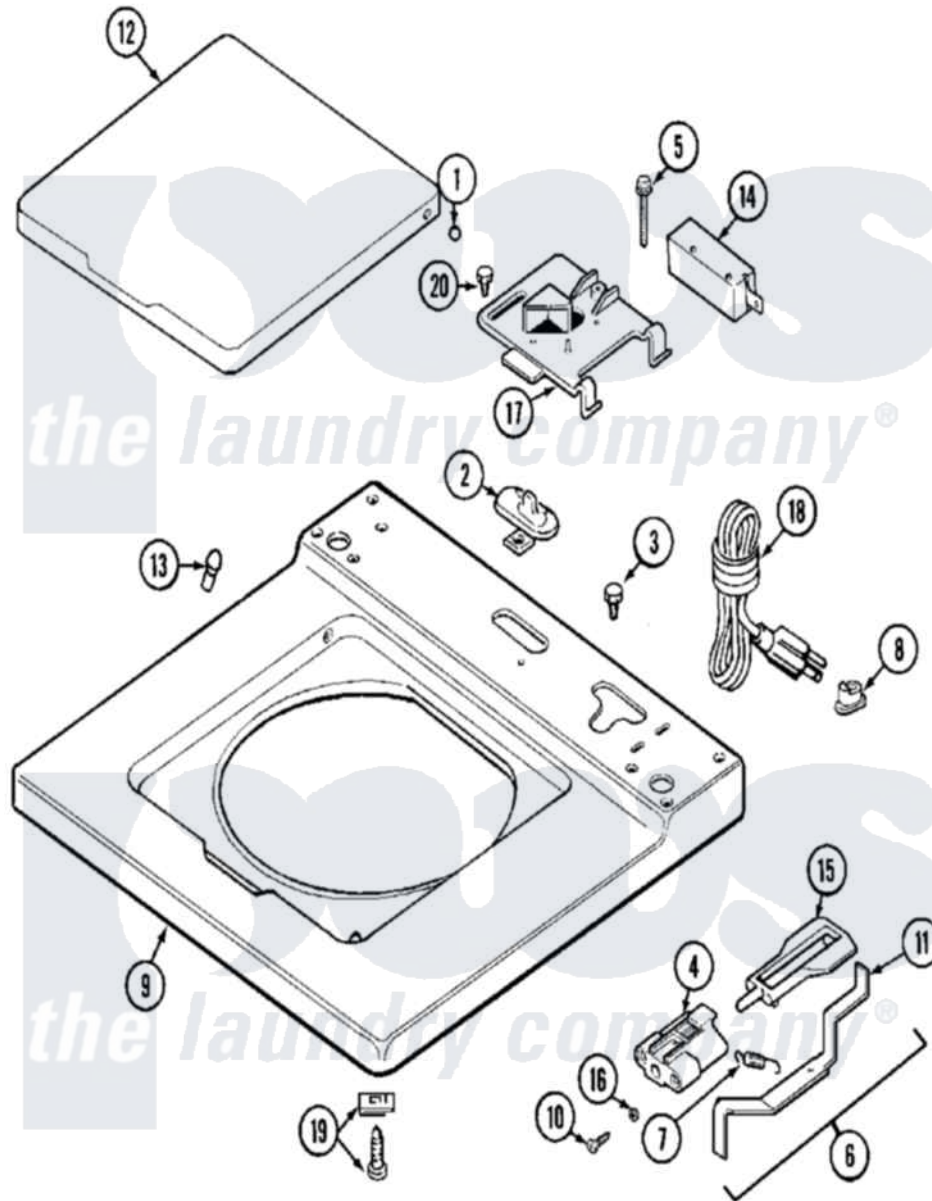

# Maytag MAT12PRAAW 03 - TOP

Maytag [Commercial Maytag MAT12PRAAW Washer Parts](#) Parts Diagram 03 - TOP  
 Click on the part number to view part

Item	Original Part Number	Replaced By	Status	Part Description
001	<a href="#">211726</a>			Hinge, Ball Lid
002	207159	<a href="#">489355</a>		Screw, 8 X 1/2
"	<a href="#">22001298</a>			Cap, Top Cover
003	210186	<a href="#">3370225</a>		Screw
004	NLA		Not Available	BRACKET, UNBALANCE---- NA
005	<a href="#">213501</a>			Screw, No.6-20 X 1-1/8 Inch
006	<a href="#">22001681</a>			Unbalance Lever Assembly
007	<a href="#">213720</a>			Spring, Lid Switch
008	<a href="#">211881</a>			Grommet, Cord Part Not Used- Gas Models Only
009	22001867	<a href="#">22001970</a>		Cover Assembly, Top
"	<a href="#">22001970</a>			Cover Assembly, Top
010	910182	<a href="#">25-7809</a>		Screw, No.6-20 1/2 Flthd Torx
011	<a href="#">22001672</a>			Lever, Unbalance
012	<a href="#">22001341</a>			Lid W/Legend
013	<a href="#">212716</a>			Bumper, Lid

014	205415	<a href="#">279347</a>	Switch-Lid
"	<a href="#">22002152</a>		Wire, Jumper
015	<a href="#">216255</a>		Plunger, Lid Switch
016	<a href="#">211500</a>		Washer, Bracket To Top Cover
017	<a href="#">22001678</a>		Bracket, Switch And Fuse
018	22001642	<a href="#">22001345</a>	Cord, Power
019	<a href="#">204445</a>		Screw And Fastener Assembly
020	207159	<a href="#">489355</a>	Screw, 8 X 1/2