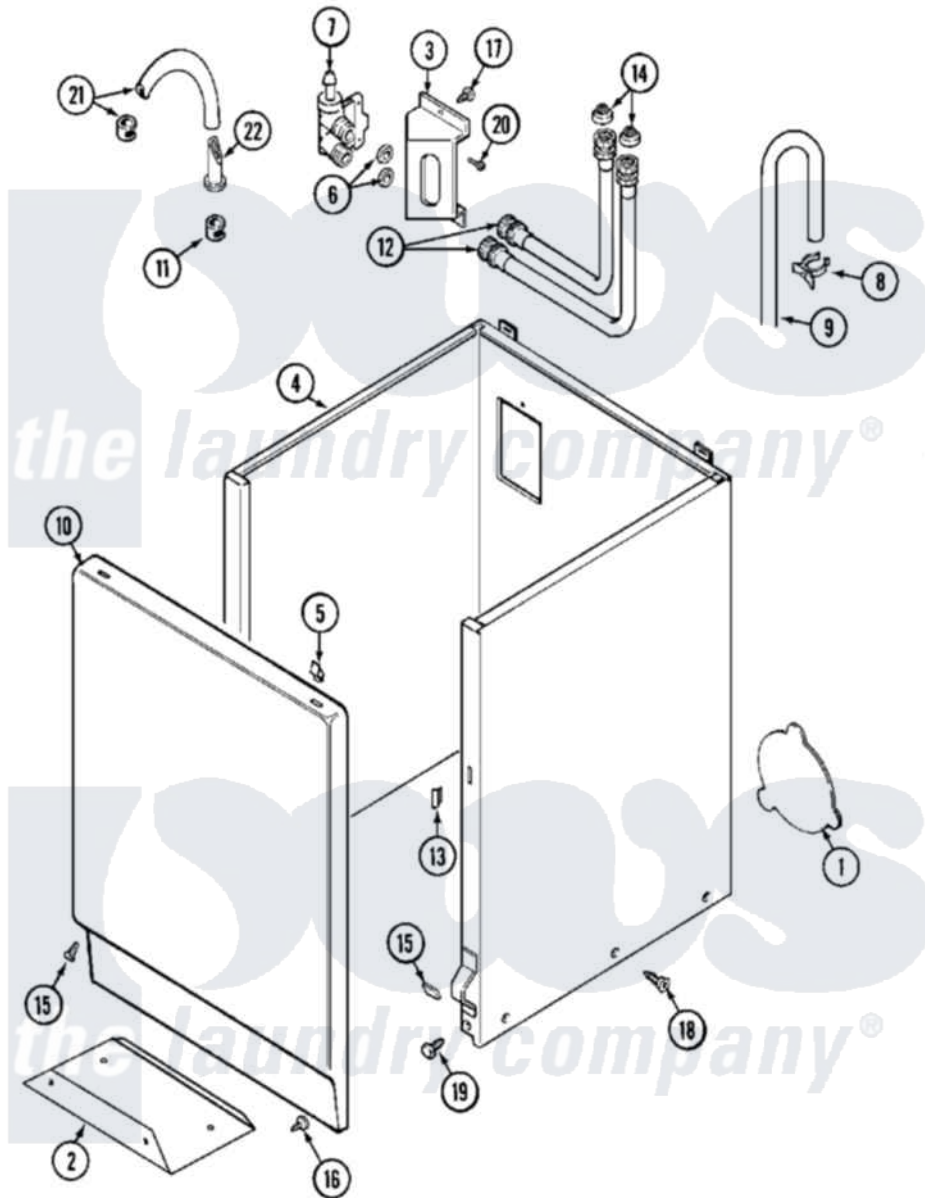

# Maytag MAT12PRAAW 04 - CABINET

Maytag [Commercial Maytag MAT12PRAAW Washer Parts](#) Parts Diagram 04 - CABINET  
 Click on the part number to view part

Item	Original Part Number	Replaced By	Status	Part Description
001	<a href="#">211294</a>	<a href="#">90767</a>		Screw, 8A X 3/8 HeX Washer Head Tapping
"	212985	<a href="#">22002924</a>		Plate, Access
"	NLA		Not Available	PLATE, ACCESS
002	<a href="#">213846</a>			Guard, Belt
003	214812	<a href="#">22002361</a>		Bracket, Water Valve
004	<a href="#">22001995</a>			Screw Note: Screw, Tumbler Front And Shroud
"	<a href="#">22002381</a>			V-Bracket
"	<a href="#">22002382</a>			Fastener, V-Bracket
"	NLA		Not Available	CABINET (WHT)
005	<a href="#">22001650</a>			Fastener, Spring
006	<a href="#">Y013783</a>			Washer, Inlet Hose
007	205161	<a href="#">489503</a>		Clamp
"	<a href="#">22001604</a>			Valve, Water 120V 60Hz
008	22001815	<a href="#">22002765</a>		Clip, Hose
009	<a href="#">22001816</a>			Hose, Drain

"	22002700	<a href="#">22003410</a>	Hose, Drain
"	22002701	<a href="#">22003814</a>	Retainer, Drain Hose
010	22001803	Not Available	PANEL, FRONT (WHT)
011	205161	<a href="#">489503</a>	Clamp
012	205828	<a href="#">202860</a>	Inlet Hose Assembly
013	214376	<a href="#">22002331</a>	Spacer, Front Panel
014	200961	<a href="#">12001413</a>	Strainer And Washer Kit
015	<a href="#">213325</a>		Clip, Retaining
"	<a href="#">22001496</a>		Front Panel Fastener And Screw
016	<a href="#">211294</a>	<a href="#">90767</a>	Screw, 8A X 3/8 HeX Washer Head Tapping
017	212276	<a href="#">W10116760</a>	Screw
018	<a href="#">213007</a>		Xfor Cabinet See Cabinet, Back
019	<a href="#">213121</a>	<a href="#">3400111</a>	Screw, 12-14 X 5/8
"	<a href="#">213122</a>	<a href="#">27001200</a>	Screw
020	<a href="#">Y313561</a>		Screw----NA
021	22001608	<a href="#">22001954</a>	Injector Hose And Clamp Kit
022	<a href="#">22001900</a>		Preventer, Back Flow