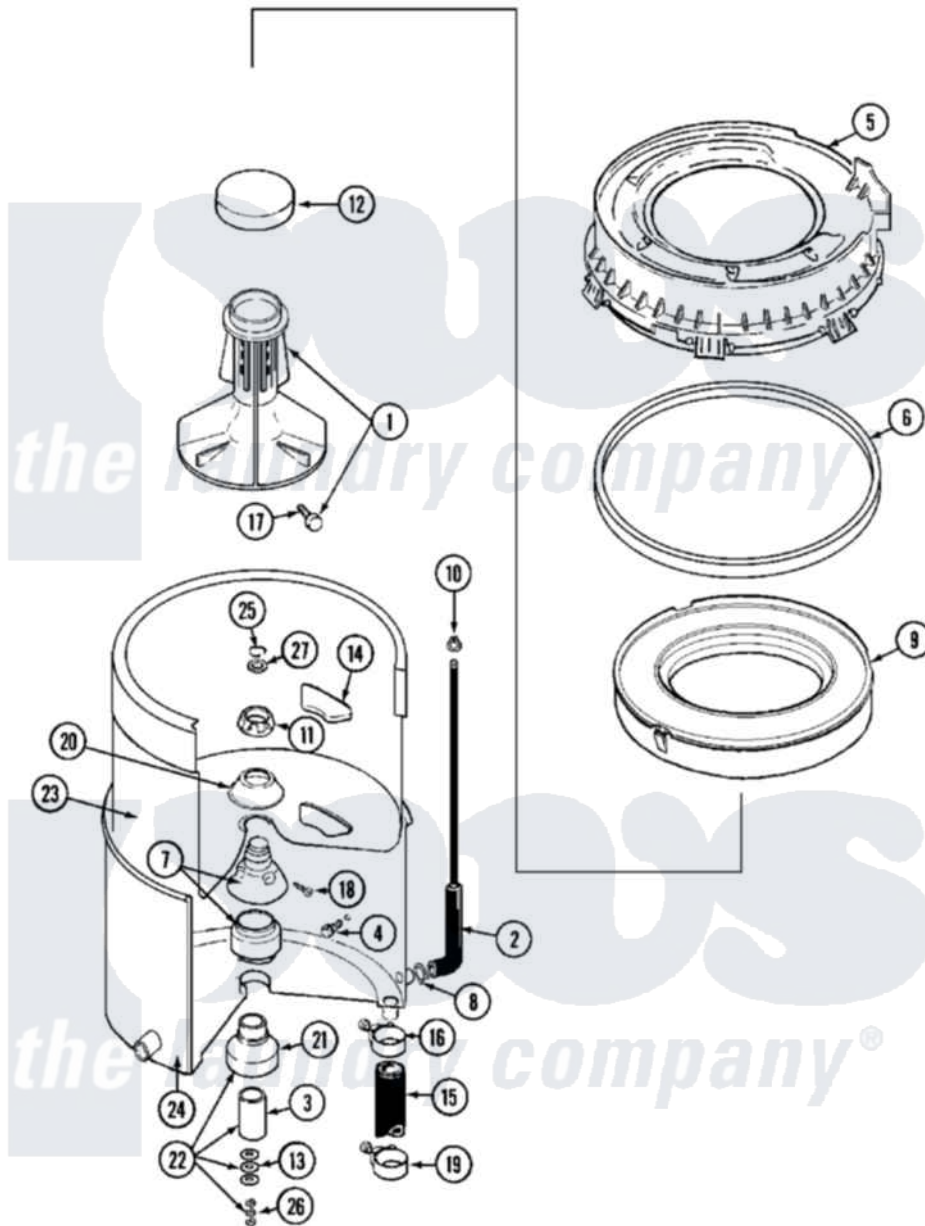

Maytag MAT12PRAAW 05 - TUB

Maytag [Commercial Maytag MAT12PRAAW Washer Parts](#) Parts Diagram 05 - TUB
 Click on the part number to view part

Item	Original Part Number	Replaced By	Status	Part Description
001	208543			Agitator
002	212942	22001619		Tube, Water Level Switch
003	211130			Bearing Liner, Tub Bearing
004	200744	W10175939		Bolt
"	205254	W10175938		Bolt
005	22001606	12001270		Kit, Injector Acc.
006	Y22001201	22001007		Gasket, Cover To Tub
007	22001648	6-2095720		Mounting S
008	211641			Clamp, 1-1/16"
009	22001142			Ring, Balance
010	410296	596669		Clamp, Manifold
011	211047	6-2110472		Nut- Clamp
012	215532			Cap, Agitator
013	211100			Washer, Outer Tub
014	215980			Plug, Filter Hole
015	Y212989			Hose, Outer Tub To Pump

016	22001640	285655	Clamp, Hose
017	206478	Not Available	SCREW & WASHER FOR AGITATOR
018	22001423		Set Screw, Mounting Stem
019	22001640	285655	Clamp, Hose
020	211210		Washer, Clamping Nut
021	200824	6-2040130	Tub Bearin
022	204013	6-2040130	Tub Bearin
023	22001141	Y2201881	Tub, Inner Short White SP
024	22001115	22003312	Tub, Outer
025	Y015667		Retaining Ring
026	Y054867		Washer, Lock
027	Y015666		Washer, Retaining -