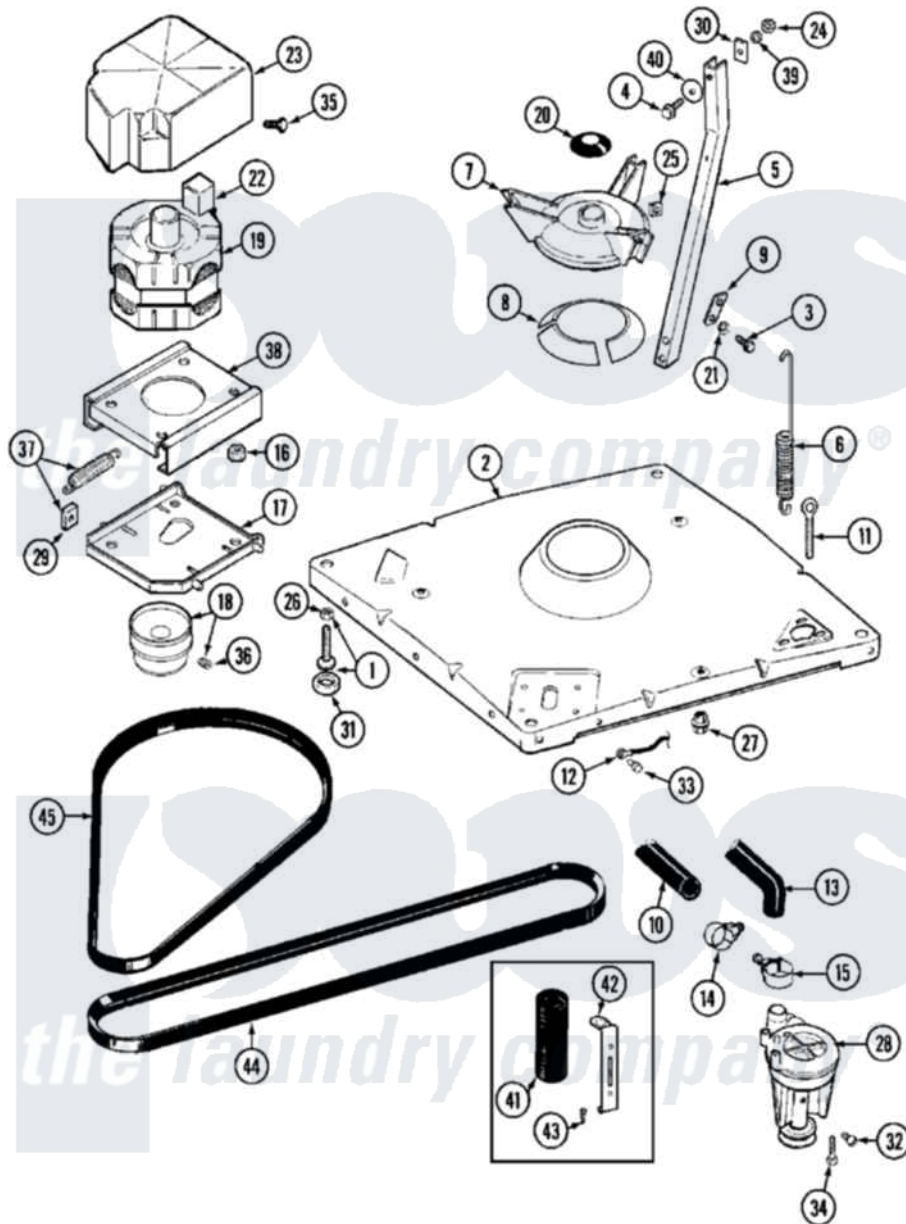

Maytag MAT12PRAAW 06 - BASE

Maytag [Commercial Maytag MAT12PRAAW Washer Parts](#) Parts Diagram 06 - BASE
 Click on the part number to view part

Item	Original Part Number	Replaced By	Status	Part Description
001	Y302699	22003428		Leg, Adjustable
002	22001172	22002150		Base
003	Y015627			Screw- Hex
004	200744	W10175939		Bolt
"	205254	W10175938		Bolt
005	213100		Not Available	PART NOT USED
006	22001300			Spring, Centering
007	203725			Damper W/Bolt And Clip
008	203956			Damper Pad Kit
009	213073			Washer, Double Brace
010	22001816			Hose, Drain
011	216416			Bolt, Eye/Centering Spring
012	901220			Ground Wire
013	Y212989			Hose, Outer Tub To Pump
014	Y22001820	285655		Clamp, Hose
015	22001640	285655		Clamp, Hose

016	Y311426	3400029	Nut, Adapter Plate
017	22001301		Mount, Motor Lower-Assembly
018	200816	6-2008160	Pulley- MO
019	201805	12002351	Motor-Drve
020	22001511	22002954	Deflector, Water
021	911852	486009	Lockwasher
022	205131		Switch, Motor External Start
"	205132	Not Available	SWITCH, MOTOR EXTERNAL START No.201664-14,205463-4 & 201800-4
"	206505	Not Available	PROD. No.201664-15, & No.205463-3.
"	NLA	Not Available	SWITCH, MOTOR EXTERNAL START
023	215098		Shield, Motor
024	Y052734		Nut, Carrage Bolts And Bracket
025	Y052785		Nut, Brace To Damper
026	210385		Lock Nut For Adjustable Leg
027	211949		Nut, Adjustment Eyebolt
028	202203	6-2022030	Pump As Pa
029	Y204998	205000	Roller And Spring Kit 4+Spr
030	212979	Not Available	WASHER, TUB BRACE
031	210684		Foot, Adjustable Leg
032	Y015408	22003235	Screw, Bearing Insert
033	210186	3370225	Screw
034	211880		Screw, HeX Head No.10 X 1/2 Inc
035	213121	3400111	Screw, 12-14 X 5/8
036	Y053241		Set Screw, Motor Pulley
037	205000		Roller And Spring Kit 4+Spr
038	214956		Motor Mount Assembly
039	Y054867		Washer, Lock
040	211100		Washer, Outer Tub
044	211124		Part Not Used
045	211125		V Belt, Drive Pulley