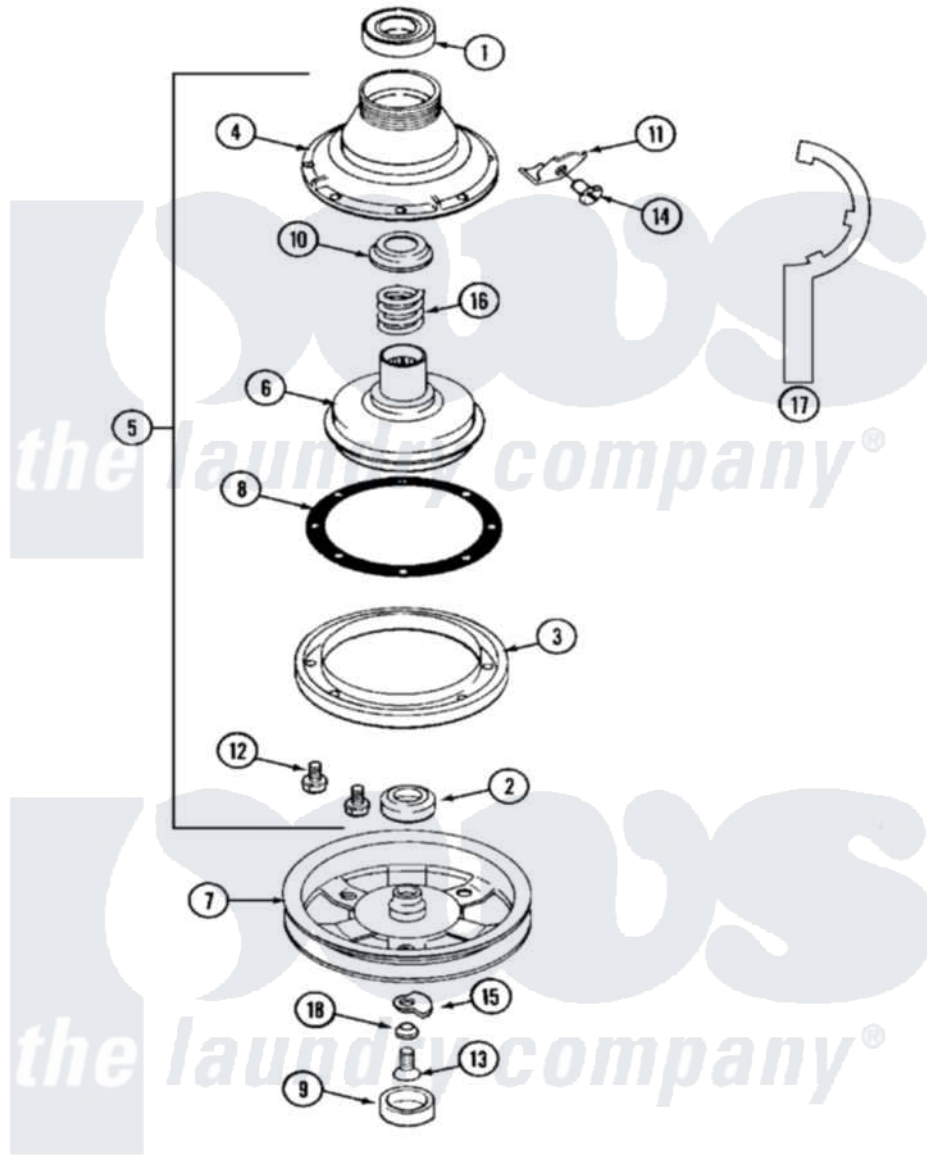

Maytag MAT12PRAAW 08 - CLUTCH & BRAKE

Maytag Commercial Maytag MAT12PRAAW Washer Parts Parts Diagram 08 - CLUTCH & BRAKE
 Click on the part number to view part

Item	Original Part Number	Replaced By	Status	Part Description
001	Y200720	22003441		Bearing, Rear
002	200835			Bearing, Brake Rotor
003	211043	6-2011900		Brake Asse
004	211045	6-2011900		Brake Asse
005	201190	6-2011900		Brake Asse
006	201126	6-2011900		Brake Asse
007	211059	6-2301530		Pulley
"	22002431	6-2301550		Pulley Assembly
008	211042	6-2011900		Brake Asse
009	22002428			Cover, Dust
"	NLA		Not Available	CAP, OIL RETAINER
010	211039	6-2011900		Brake Asse
011	213325			Clip, Retaining
012	211000			SCREW, BRAKE DRUM (HEX HEAD)
013	211375	681582		Screw
014	213326			Bolt, Sems Retaining Clip

015	211089		Lug, Stop Pulley
016	211041	6-2011900	Brake Asse
017	Y038315	038315	Tool
018	211090	22003555	Washer, Stop Lug