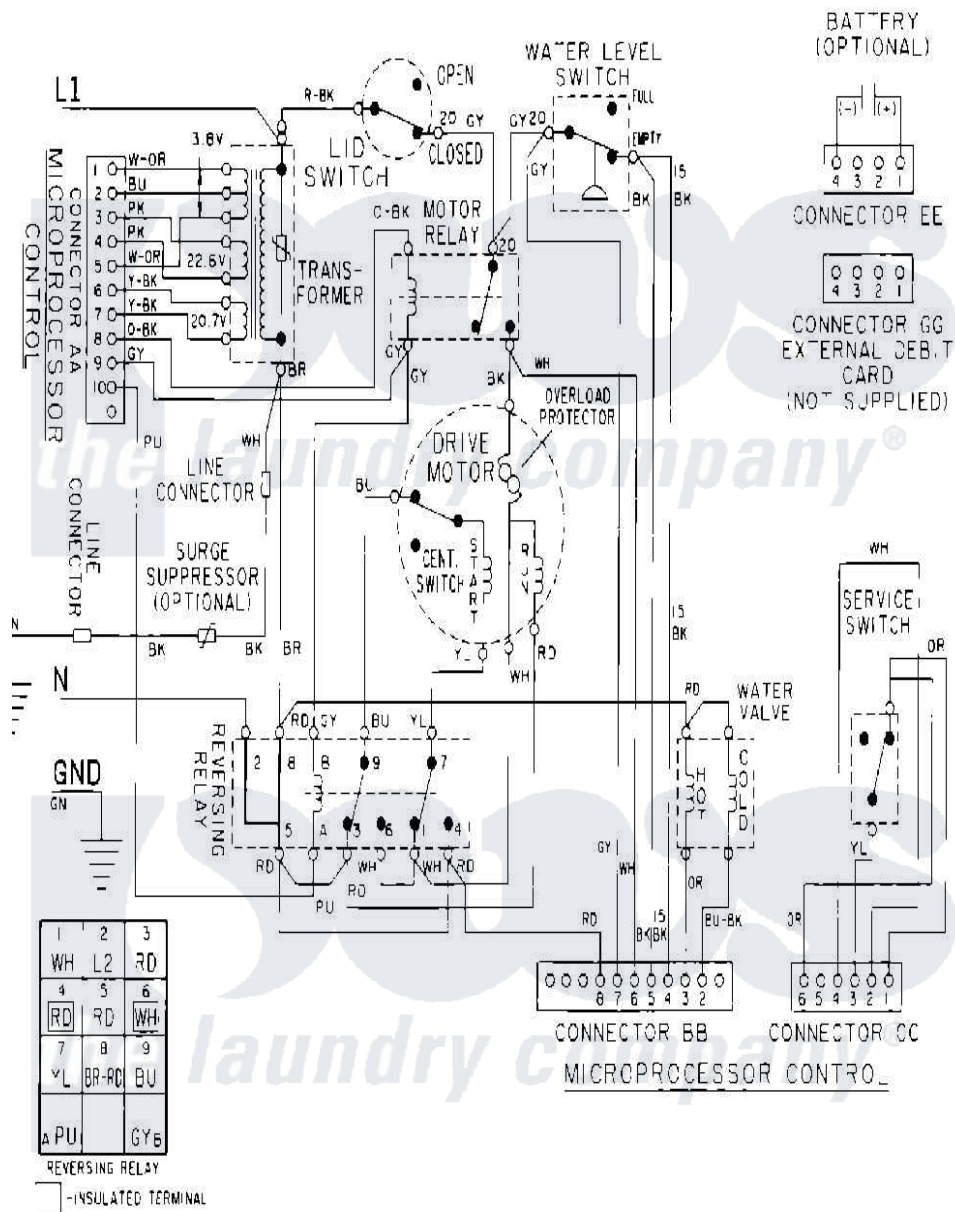

# Maytag MAT12PRAAW 09 - WIRING INFORMATION

Maytag Commercial Maytag MAT12PRAAW Washer Parts Parts Diagram 09 - WIRING INFORMATION  
 Click on the part number to view part

Item	Original Part Number	Replaced By	Status	Part Description
001	NLA		Not Available	WIRING INFORMATION