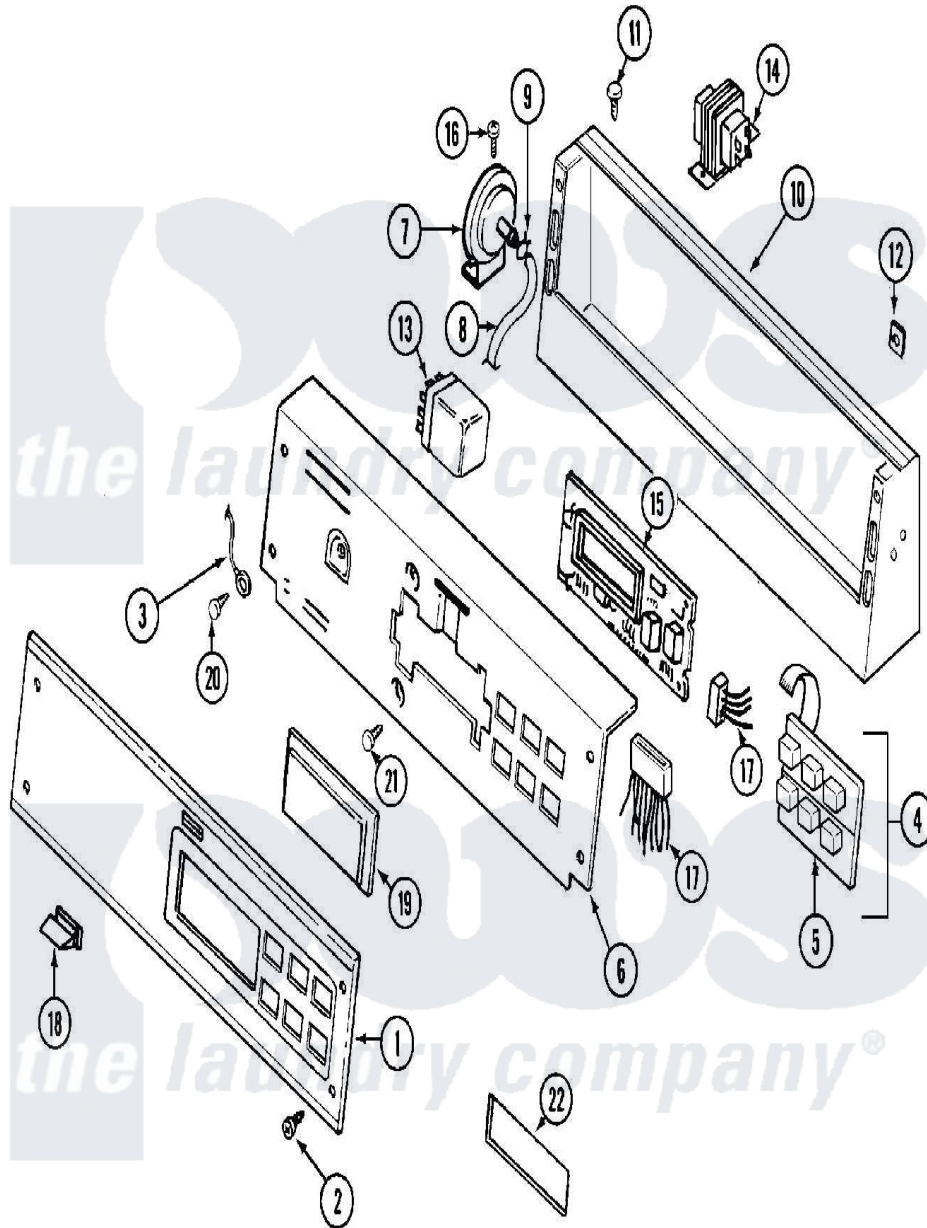

# Maytag MAT12PRAEW 01 - CONTROL PANEL

Maytag [Commercial Maytag MAT12PRAEW Washer Parts](#) Parts Diagram 01 - CONTROL PANEL  
 Click on the part number to view part

Item	Original Part Number	Replaced By	Status	Part Description
001	<a href="#">22002418</a>			Panel, Control
002	<a href="#">215506</a>			Screw, Control Panel Overlay
003	<a href="#">22001959</a>			Wire, Ground
004	206808	<a href="#">W10135389</a>		Push Button And Switch Assembly
"	<a href="#">215526</a>			Screw, Circuit Board
"	<a href="#">912077</a>			Locknut, Reader Harness
005	215517	<a href="#">W10131113</a>		Push Button
006	<a href="#">22001975</a>			Bracket, Back
"	<a href="#">22002354</a>			Screw, Back Bracket
"	<a href="#">22003207</a>			Bracket, Back
007	<a href="#">22001308</a>			Switch, Water Level
008	<a href="#">22001619</a>			Tube, Water Level Switch
009	410296	<a href="#">596669</a>		Clamp, Manifold
010	<a href="#">206780</a>			Control Cover Assembly
"	<a href="#">22003093</a>			Console
011	212276	<a href="#">W10116760</a>		Screw