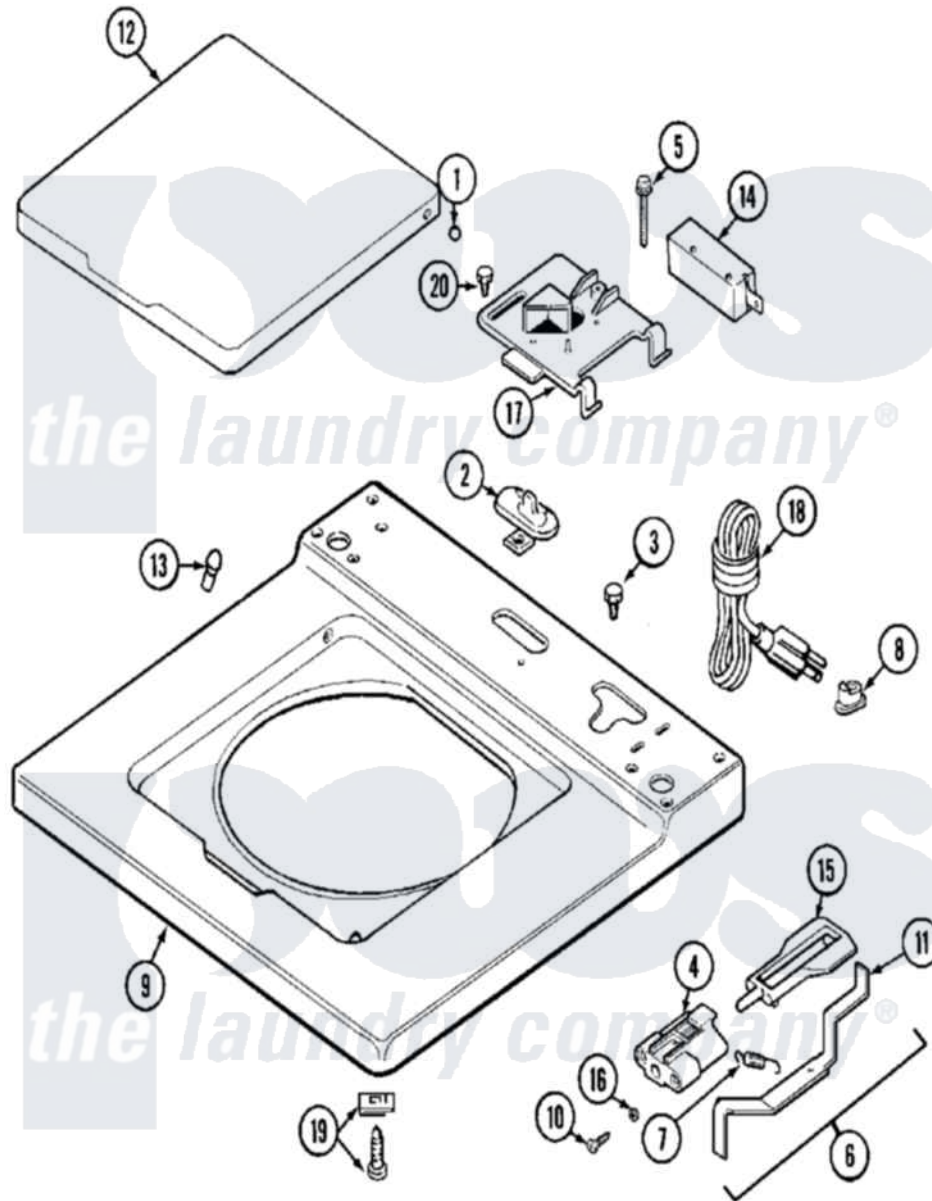

# Maytag MAT12PRAEW 02 - TOP

Maytag [Commercial Maytag MAT12PRAEW Washer Parts](#) Parts Diagram 02 - TOP  
 Click on the part number to view part

Item	Original Part Number	Replaced By	Status	Part Description
001	<a href="#">211726</a>			Hinge, Ball Lid
002	207159	<a href="#">489355</a>		Screw, 8 X 1/2
"	<a href="#">22001298</a>			Cap, Top Cover
003	210186	<a href="#">3370225</a>		Screw
004	NLA		Not Available	BRACKET, UNBALANCE---- NA
005	<a href="#">213501</a>			Screw, No.6-20 X 1-1/8 Inch
006	<a href="#">22001681</a>			Unbalance Lever Assembly
007	<a href="#">213720</a>			Spring, Lid Switch
008	<a href="#">216183</a>			Grommet, Cord Export
009	216423	<a href="#">3370225</a>		Screw
"	<a href="#">22001920</a>			Fuse
"	22001921	<a href="#">10091101</a>		Block-Fuse
"	<a href="#">22002175</a>			Cover Assembly, Top
010	910182	<a href="#">25-7809</a>		Screw, No.6-20 1/2 Flthd Torx
011	<a href="#">22001672</a>			Lever, Unbalance
012	<a href="#">22001597</a>			Lid

013	<a href="#">212716</a>		Bumper, Lid
014	<a href="#">22001362</a>		Switch, Lid
"	<a href="#">22002152</a>		Wire, Jumper
015	<a href="#">216255</a>		Plunger, Lid Switch
016	<a href="#">211500</a>		Washer, Bracket To Top Cover
017	<a href="#">22001678</a>		Bracket, Switch And Fuse
018	208569	Not Available	CORD, POWER
019	<a href="#">204445</a>		Screw And Fastener Assembly
020	207159	<a href="#">489355</a>	Screw, 8 X 1/2