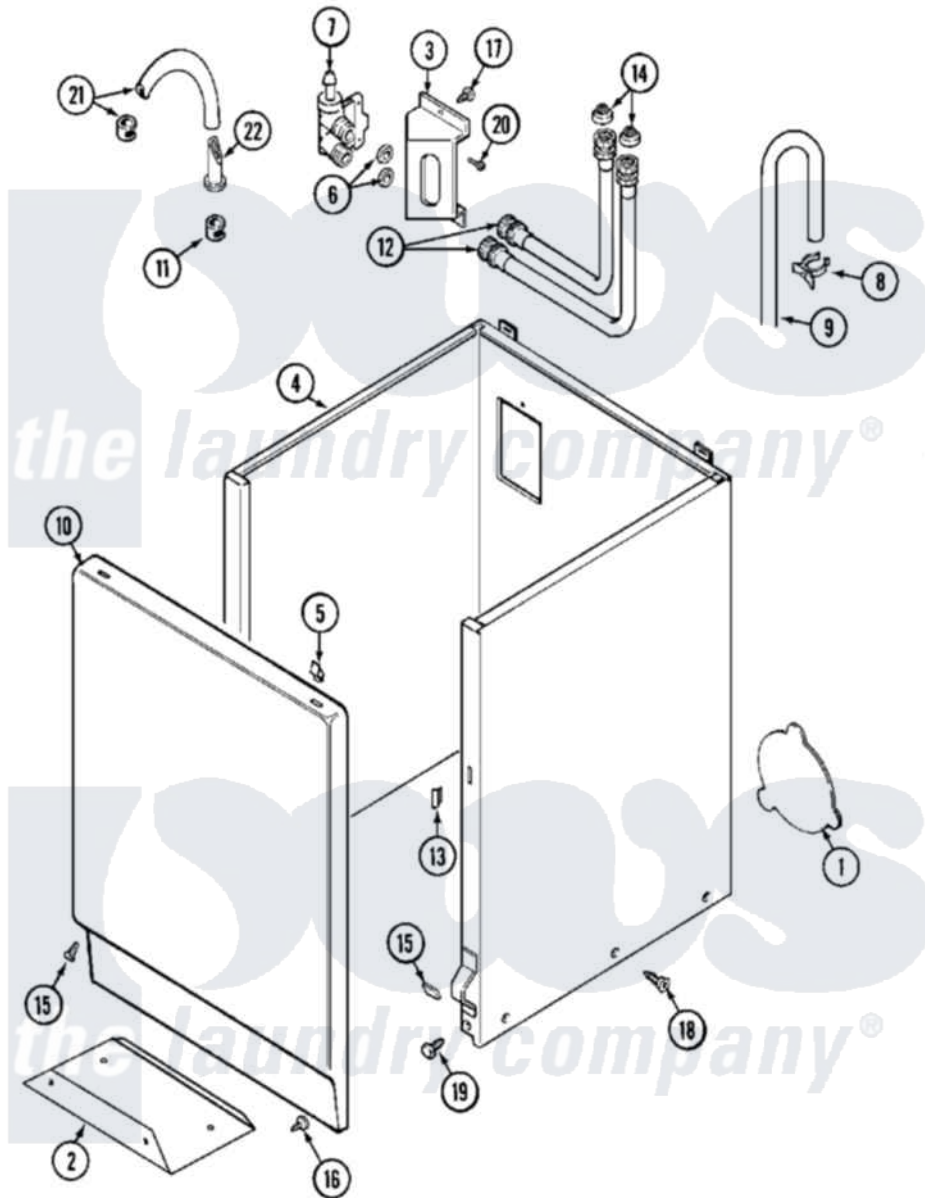

# Maytag MAT12PRAEW 03 - CABINET

Maytag [Commercial Maytag MAT12PRAEW Washer Parts](#) Parts Diagram 03 - CABINET  
 Click on the part number to view part

Item	Original Part Number	Replaced By	Status	Part Description
001	<a href="#">211294</a>	<a href="#">90767</a>		Screw, 8A X 3/8 HeX Washer Head Tapping
"	212985	<a href="#">22002924</a>		Plate, Access
002	<a href="#">213846</a>			Guard, Belt
003	214812	<a href="#">22002361</a>		Bracket, Water Valve
"	22003217	<a href="#">3370225</a>		Screw
004	<a href="#">22001995</a>			Screw Note: Screw, Tumbler Front And Shroud
"	<a href="#">22002381</a>			V-Bracket
"	<a href="#">22002382</a>			Fastener, V-Bracket
"	NLA		Not Available	CABINET (WHT)
005	<a href="#">22001650</a>			Fastener, Spring
006	<a href="#">Y013783</a>			Washer, Inlet Hose
007	205161	<a href="#">489503</a>		Clamp
"	214337	<a href="#">96160</a>		Screen
"	<a href="#">22001604</a>			Valve, Water 120V 60Hz
008	22001815	<a href="#">22002765</a>		Clip, Hose

009	<a href="#">22001816</a>		Hose, Drain
"	22002700	<a href="#">22003410</a>	Hose, Drain
"	22002701	<a href="#">22003814</a>	Retainer, Drain Hose
010	22002366		Not Available
			PANEL, FRONT (WHT)
011	205161	<a href="#">489503</a>	Clamp
012	208100	<a href="#">76313</a>	Hosefill
013	214376	<a href="#">22002331</a>	Spacer, Front Panel
014	200961	<a href="#">12001413</a>	Strainer And Washer Kit
015	<a href="#">213325</a>		Clip, Retaining
"	<a href="#">22001496</a>		Front Panel Fastener And Screw
016	<a href="#">211294</a>	<a href="#">90767</a>	Screw, 8A X 3/8 HeX Washer Head Tapping
017	212276	<a href="#">W10116760</a>	Screw
018	<a href="#">213007</a>		Xfor Cabinet See Cabinet, Back
019	<a href="#">213121</a>	<a href="#">3400111</a>	Screw, 12-14 X 5/8
"	<a href="#">213122</a>	<a href="#">27001200</a>	Screw
020	<a href="#">Y313561</a>		Screw---NA
021	22001608	<a href="#">22001954</a>	Injector Hose And Clamp Kit
022	<a href="#">22001900</a>		Preventer, Back Flow