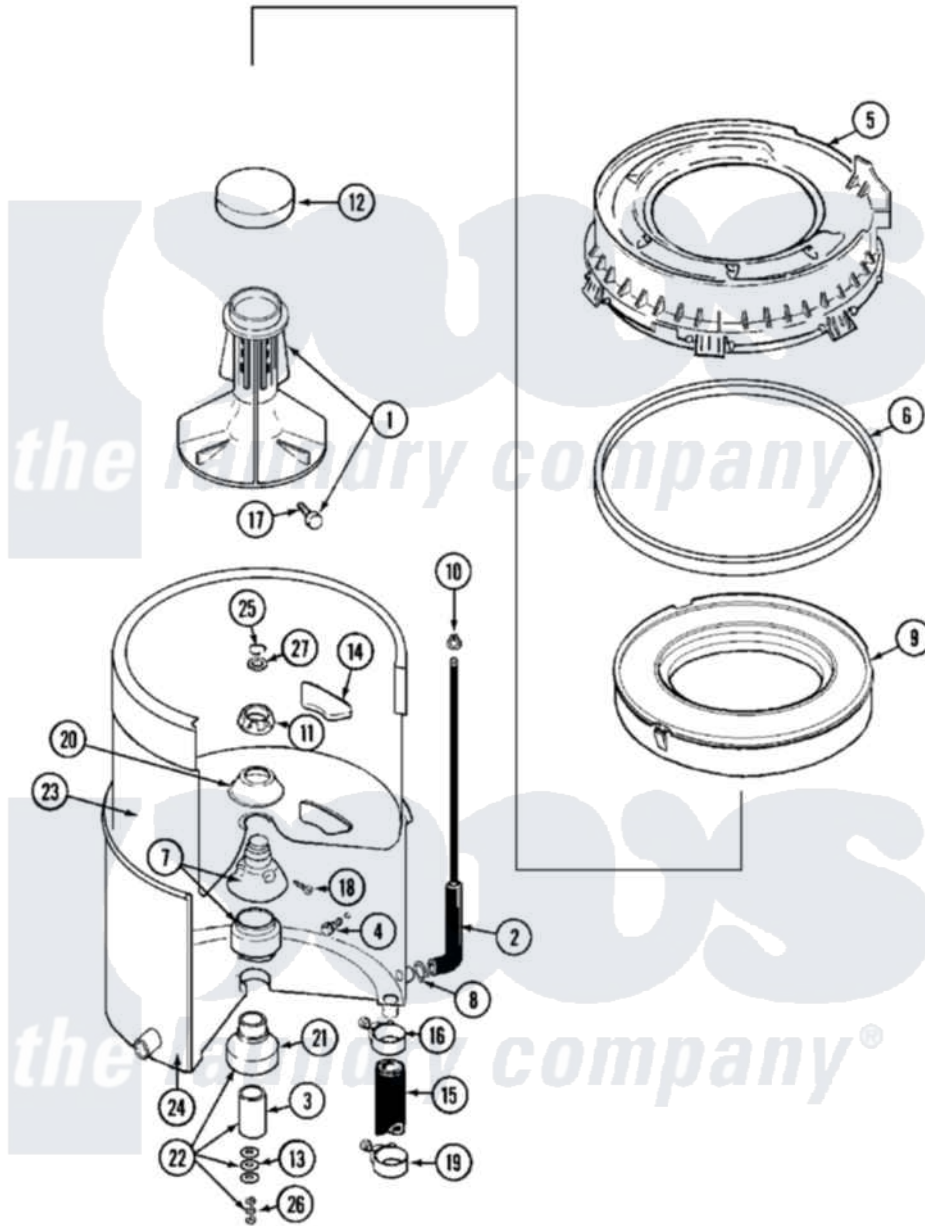

Maytag MAT12PRAEW 04 - TUB

Maytag [Commercial Maytag MAT12PRAEW Washer Parts](#) Parts Diagram 04 - TUB
 Click on the part number to view part

Item	Original Part Number	Replaced By	Status	Part Description
001	208543			Agitator
002	212942	22001619		Tube, Water Level Switch
003	211130			Bearing Liner, Tub Bearing
004	200744	W10175939		Bolt
"	205254	W10175938		Bolt
005	22001606	12001270		Kit, Injector Acc.
006	Y22001201	22001007		Gasket, Cover To Tub
007	22001648	6-2095720		Mounting S
008	211641			Clamp, 1-1/16"
009	22001142			Ring, Balance
010	410296	596669		Clamp, Manifold
011	211047	6-2110472		Nut- Clamp
012	215532			Cap, Agitator
013	211100			Washer, Outer Tub
014	215980			Plug, Filter Hole
015	Y212989			Hose, Outer Tub To Pump

016	22001640	285655	Clamp, Hose
017	206478	Not Available	SCREW & WASHER FOR AGITATOR
018	22001423		Set Screw, Mounting Stem
019	22001640	285655	Clamp, Hose
020	211210		Washer, Clamping Nut
021	200824	6-2040130	Tub Bearin
022	204013	6-2040130	Tub Bearin
023	22001141	Y2201881	Tub, Inner Short White SP
024	22001115	22003312	Tub, Outer
025	Y015667		Retaining Ring
026	Y054867		Washer, Lock
027	Y015666		Washer, Retaining -