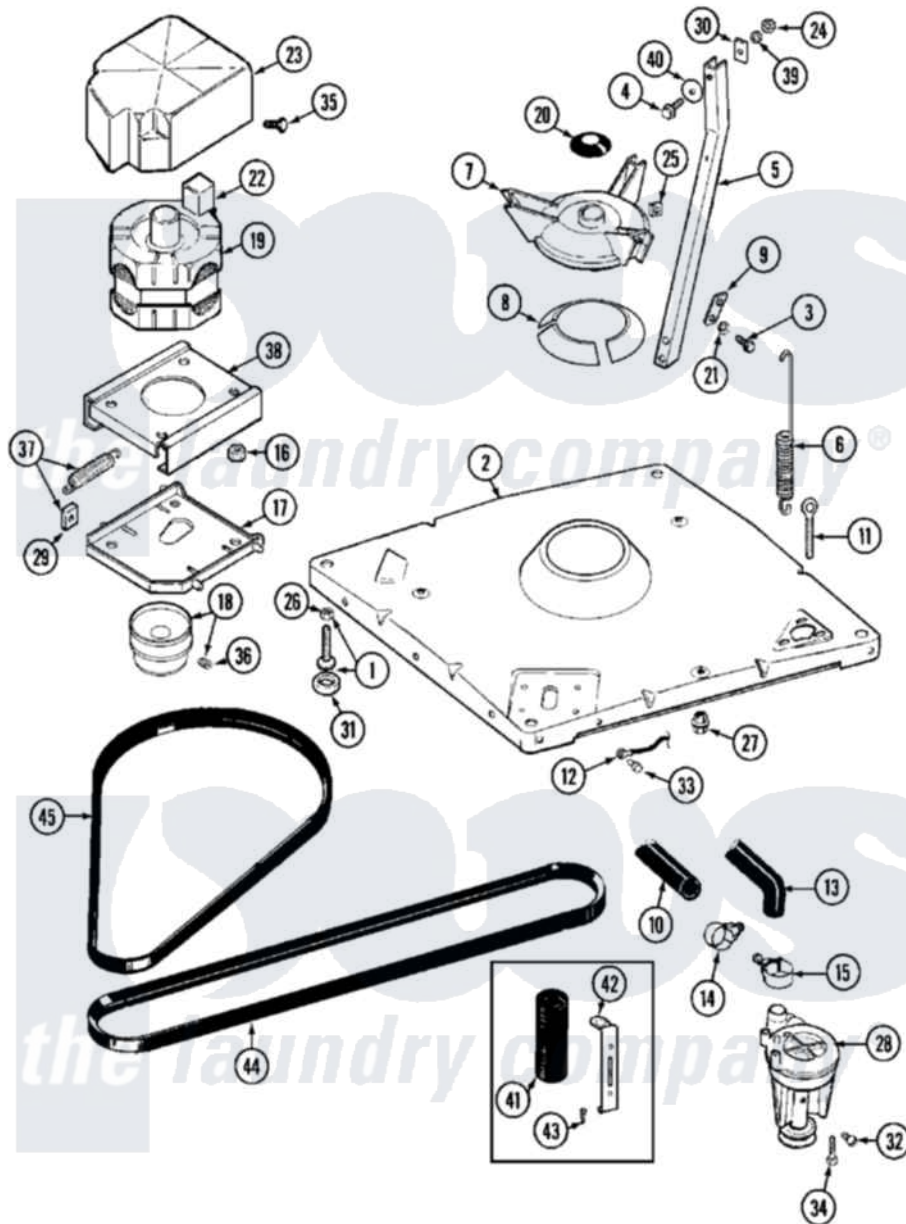

Maytag MAT12PRAEW 05 - BASE

Maytag [Commercial Maytag MAT12PRAEW Washer Parts](#) Parts Diagram 05 - BASE
 Click on the part number to view part

Item	Original Part Number	Replaced By	Status	Part Description
001	Y302699	22003428		Leg, Adjustable
002	22001172	22002150		Base
003	Y015627			Screw- Hex
004	200744	W10175939		Bolt
"	205254	W10175938		Bolt
005	213100		Not Available	PART NOT USED
006	22001300			Spring, Centering
007	203725			Damper W/Bolt And Clip
008	203956			Damper Pad Kit
009	213073			Washer, Double Brace
010	22001816			Hose, Drain
011	216416			Bolt, Eye/Centering Spring
012	901220			Ground Wire
013	Y212989			Hose, Outer Tub To Pump
014	Y22001820	285655		Clamp, Hose
015	22001640	285655		Clamp, Hose

016	Y311426	3400029	Nut, Adapter Plate
017	22001301		Mount, Motor Lower-Assembly
018	Y202496		Pulley, Motor
019	202157	12002352	Motor-Drve
020	22001511	22002954	Deflector, Water
021	911852	486009	Lockwasher
022	205131		Switch, Motor External Start
"	205132	Not Available	SWITCH, MOTOR EXTERNAL START No.201664-14,205463-4 & 201800-4
"	206505	Not Available	PROD. No.201664-15, & No.205463-3.
"	NLA	Not Available	SWITCH, MOTOR EXTERNAL START
023	215098		Shield, Motor
024	Y052734		Nut, Carrage Bolts And Bracket
025	Y052785		Nut, Brace To Damper
026	210385		Lock Nut For Adjustable Leg
027	211949		Nut, Adjustment Eyebolt
028	202203	6-2022030	Pump As Pa
029	Y204998	205000	Roller And Spring Kit 4+Spr
030	212979	Not Available	WASHER, TUB BRACE
031	210684		Foot, Adjustable Leg
032	Y015408	22003235	Screw, Bearing Insert
033	210186	3370225	Screw
034	211880		Screw, HeX Head No.10 X 1/2 Inc
035	213121	3400111	Screw, 12-14 X 5/8
036	Y053241		Set Screw, Motor Pulley
037	205000		Roller And Spring Kit 4+Spr
038	214956		Motor Mount Assembly
039	Y054867		Washer, Lock
040	211100		Washer, Outer Tub
041	22001857	201101	Capacitor
042	22001396		Clip, Capacitor
043	211294	90767	Screw, 8A X 3/8 HeX Washer Head Tapping
044	211451		Belt, Pump
045	211948		V Belt, Drive Pulley