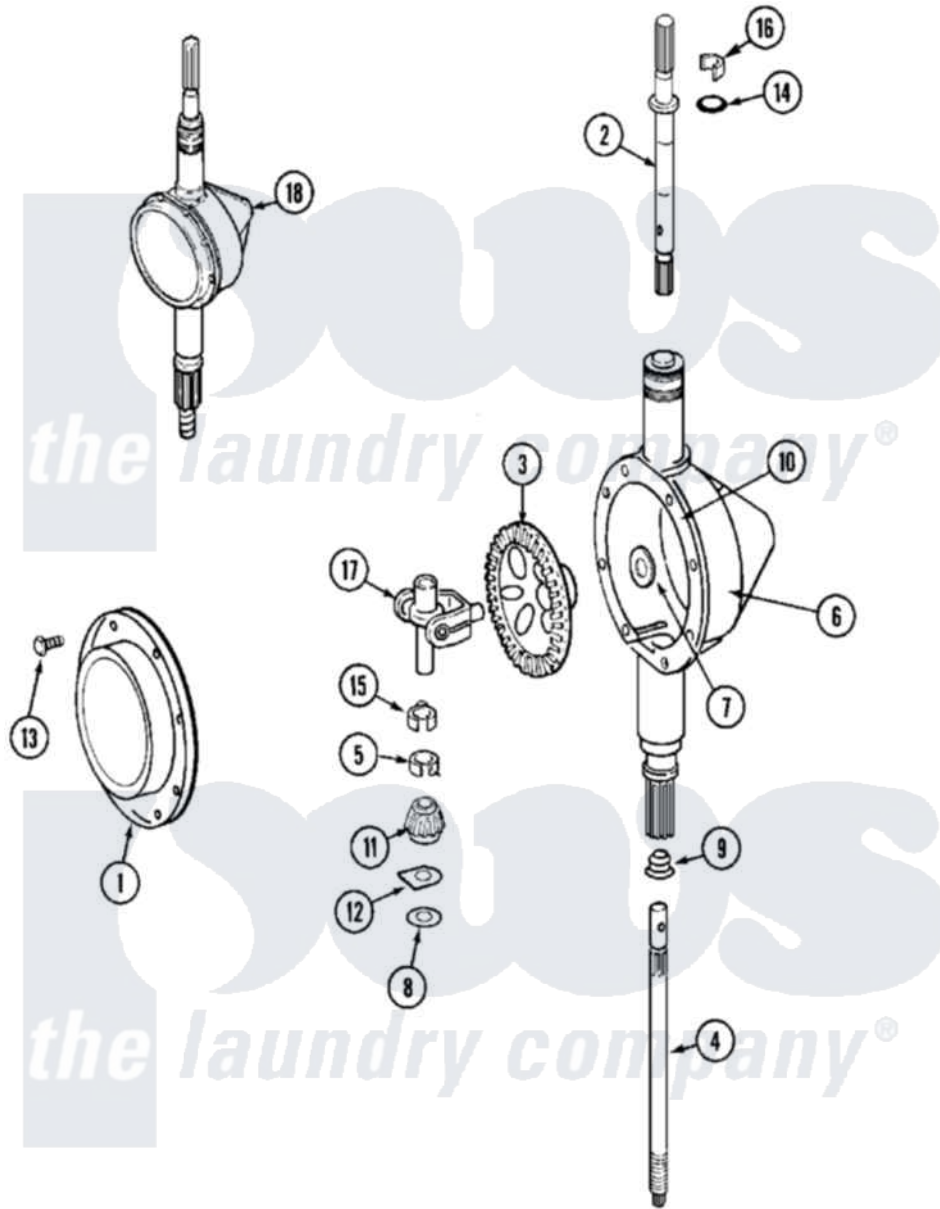

Maytag MAT12PRAEW 06 - TRANSMISSION

Maytag [Commercial Maytag MAT12PRAEW Washer Parts](#) Parts Diagram 06 - TRANSMISSION
 Click on the part number to view part

Item	Original Part Number	Replaced By	Status	Part Description
001	206628			Cover, Transmission
002	22002415	6-2168983		Shaft- Agi
003	206713	6-2067130		Gear- Beve
004	12001451			Ctr Shaft W/Collar Andkeeper- Sha
005	22002353			Collar, Center Shaft
006	22002416	6-2300100		Assembly-
007	215394			Washer, Bevel Gear
008	211483	6-2114830		Washer- SP
009	206602	207843		Lip Seal Repair Kit
010	Y058700	675652		Adhesive
011	215401	W10221114		Pinion
012	215395			Plate, Clutch
013	215417		Not Available	SCREW, TRANSMISSION COVER
014	210690			Seal, Rubber
015	22002341			Collar, Lower Plastic Keeper

016 [22002340](#)

Collar, Agitator Shaft

017 206685

[6-2066850](#)

Yoke

018 22002127

[6-2097790](#)

Transmison