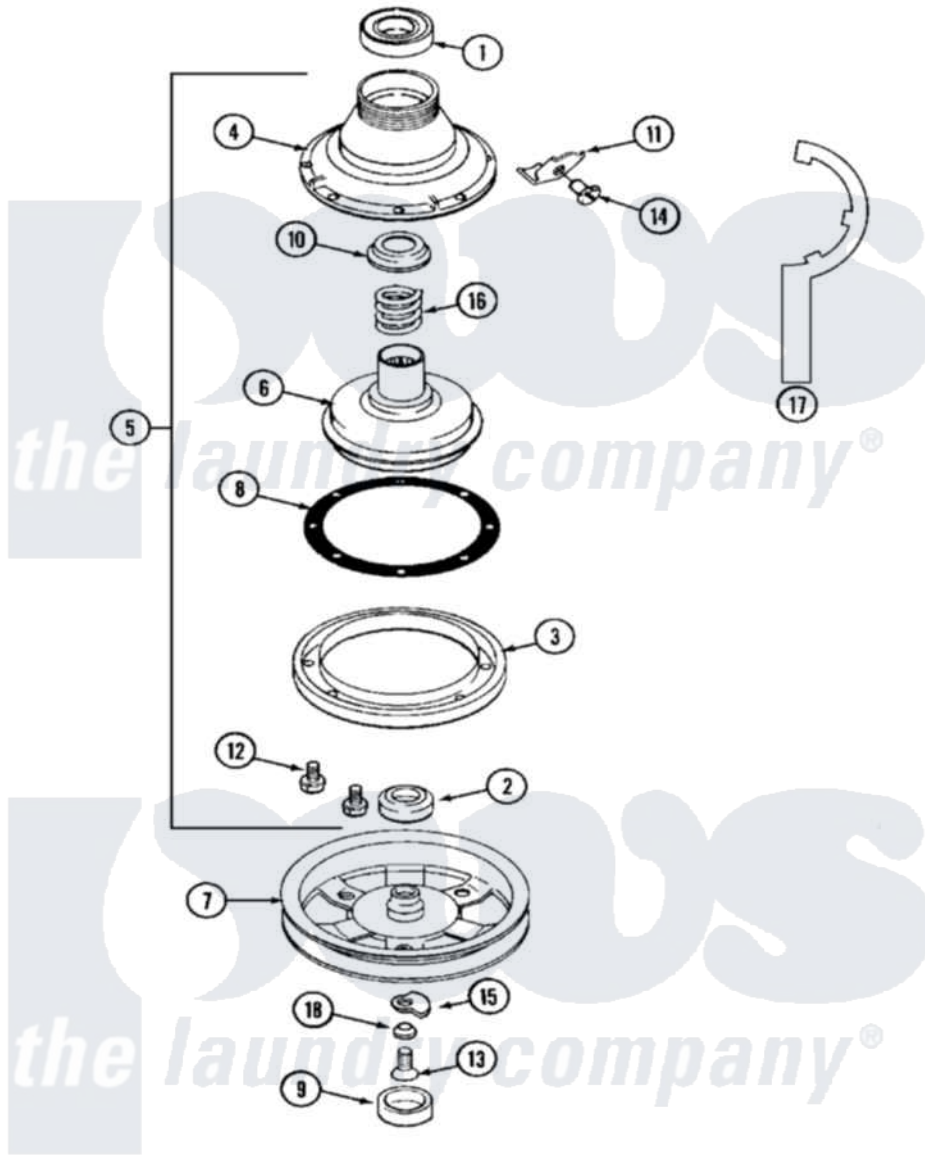

Maytag MAT12PRAEW 07 - CLUTCH & BRAKE

Maytag Commercial Maytag MAT12PRAEW Washer Parts Parts Diagram 07 - CLUTCH & BRAKE
 Click on the part number to view part

Item	Original Part Number	Replaced By	Status	Part Description
001	Y200720	22003441		Bearing, Rear
002	200835			Bearing, Brake Rotor
003	211043	6-2011900		Brake Asse
004	211045	6-2011900		Brake Asse
005	201190	6-2011900		Brake Asse
006	201126	6-2011900		Brake Asse
007	22001441	22002432		Pulley Assembly
"	22002432			Pulley Assembly
008	211042	6-2011900		Brake Asse
009	22002428			Cover, Dust
"	NLA		Not Available	CAP, OIL RETAINER
010	211039	6-2011900		Brake Asse
011	213325			Clip, Retaining
012	211000			SCREW, BRAKE DRUM (HEX HEAD)
013	211375	681582		Screw
014	213326			Bolt, Sems Retaining Clip

015	211089		Lug, Stop Pulley
016	211041	6-2011900	Brake Asse
017	Y038315	038315	Tool
018	211090	22003555	Washer, Stop Lug