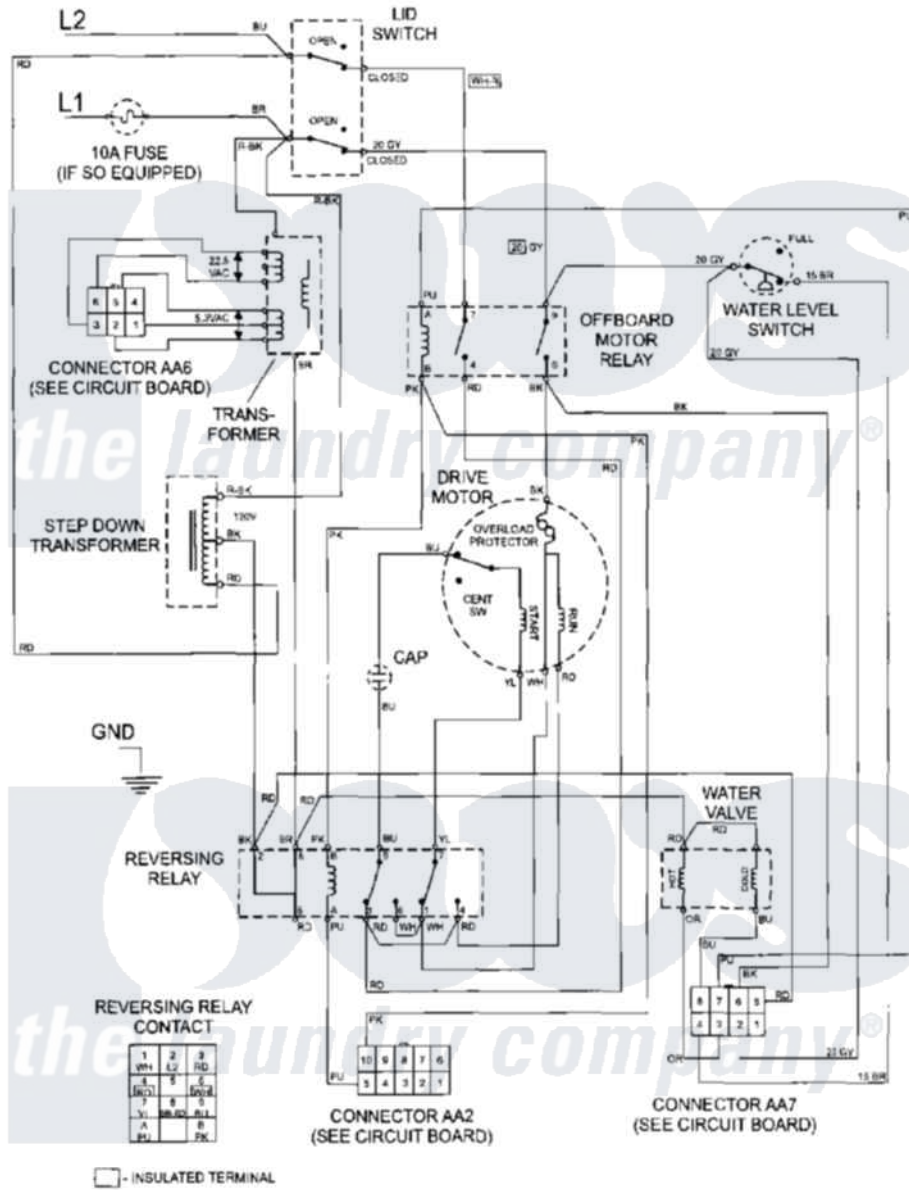

Maytag MAT12PRAEW 08 - WIRING INFORMATION

Maytag Commercial Maytag MAT12PRAEW Washer Parts Parts Diagram 08 - WIRING INFORMATION
 Click on the part number to view part

| Item | Original Part Number | Replaced By | Status | Part Description |
|------|----------------------|-------------|---------------|--------------------|
| 001 | NLA | | Not Available | WIRING INFORMATION |