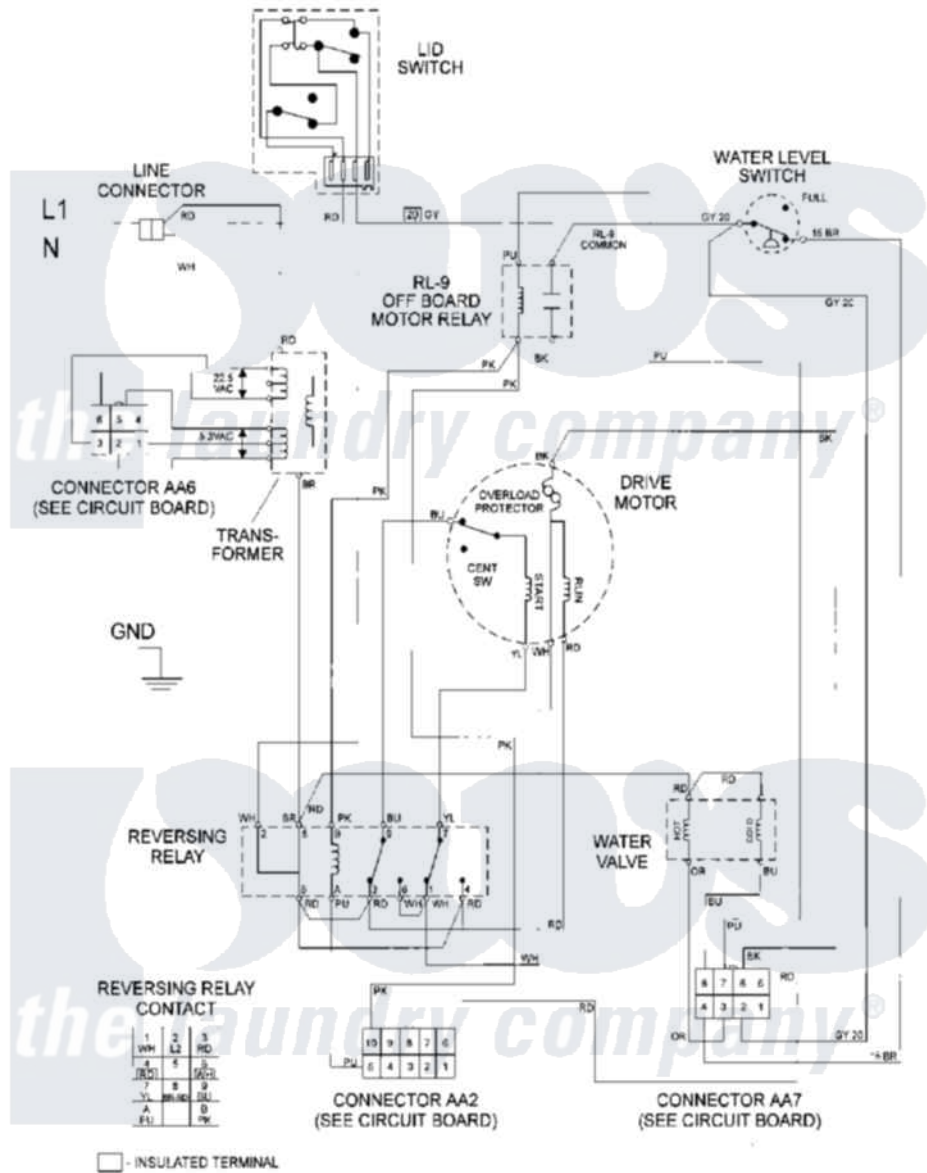

Maytag MAT12PRBAW 08 - WIRING INFORMATION

Maytag [Commercial Maytag MAT12PRBAW Washer Parts](#) Parts Diagram 08 - WIRING INFORMATION
 Click on the part number to view part

Item	Original Part Number	Replaced By	Status	Part Description
001	NLA		Not Available	WIRING INFORMATION