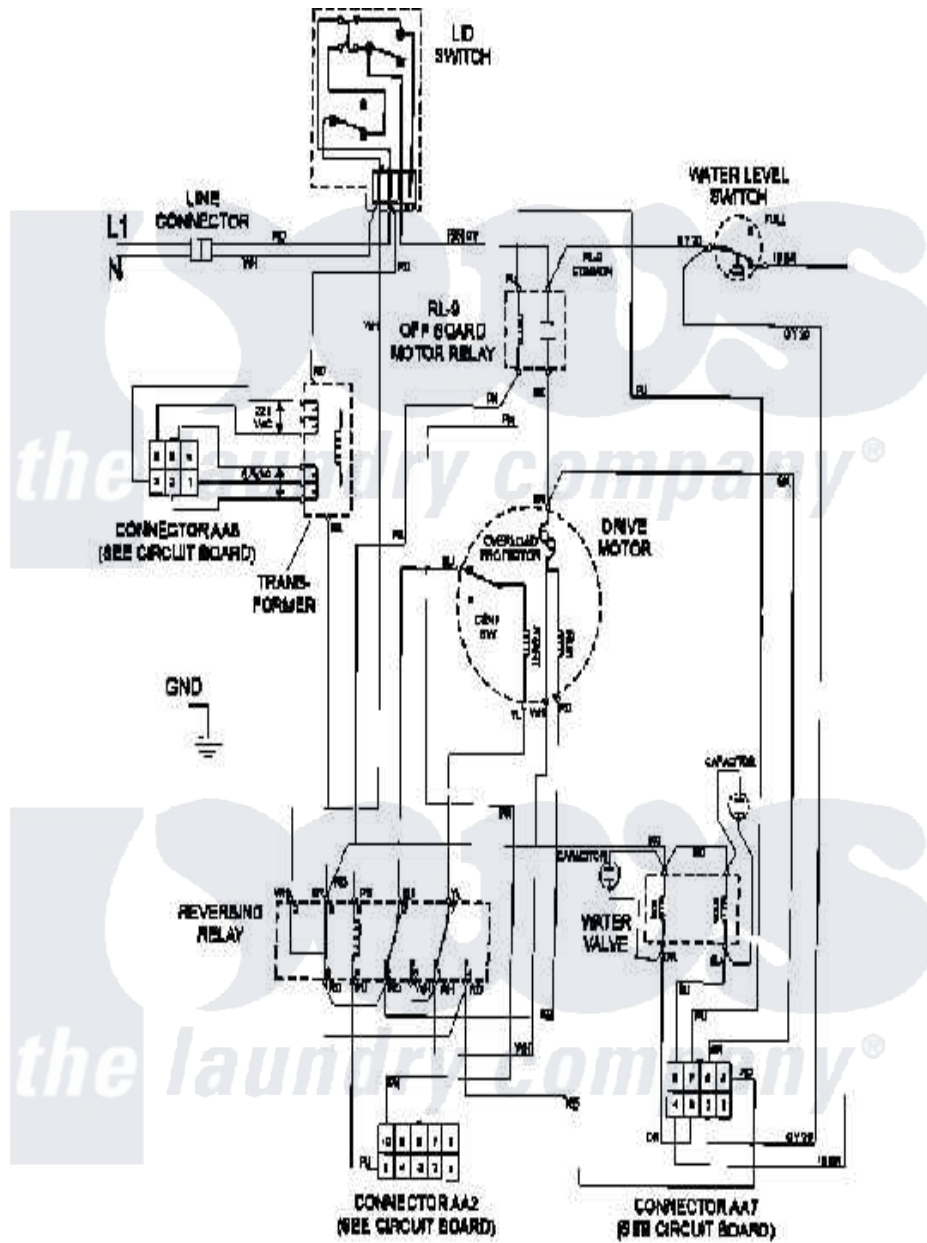

Maytag MAT12PRBAW 09 - WIRING INFORMATION

Maytag [Commercial Maytag MAT12PRBAW Washer Parts](#) Parts Diagram 09 - WIRING INFORMATION
 Click on the part number to view part

Item	Original Part Number	Replaced By	Status	Part Description
001	NLA		Not Available	WIRING INFORMATION