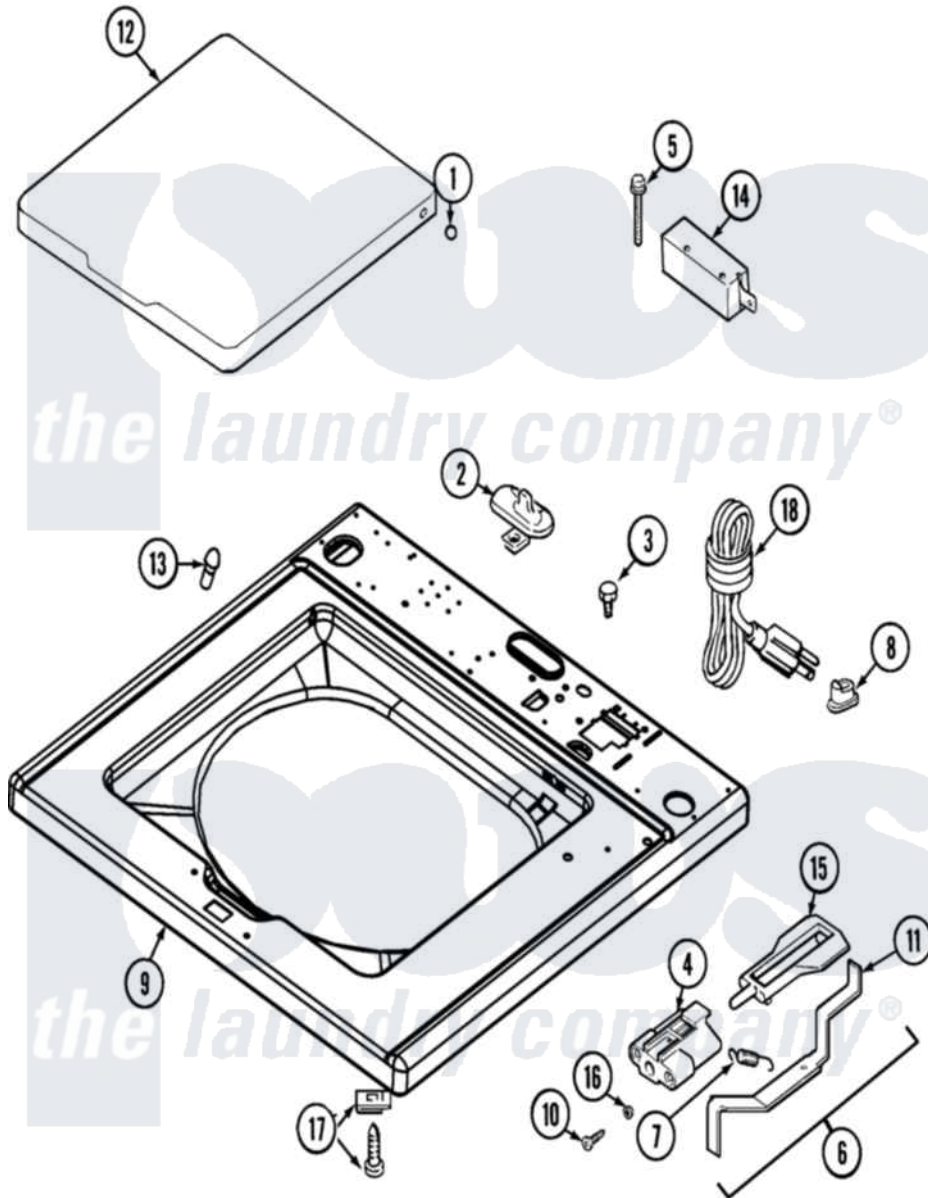

Maytag MAT12PRDAW 02 - TOP

Maytag [Commercial Maytag MAT12PRDAW Washer Parts](#) Parts Diagram 02 - TOP
 Click on the part number to view part

Item	Original Part Number	Replaced By	Status	Part Description
001	211726			Hinge, Ball Lid
002	207159	489355		Screw, 8 X 1/2
"	22001298			Cap, Top Cover
003	210186	3370225		Screw
004	22002135			Bracket, Unbalance
005	213501			Screw, No.6-20 X 1-1/8 Inch
006	22001969			Unbalance Lever Assembly
007	213720			Spring, Lid Switch
008	211881			Grommet, Cord Part Not Used-Gas Models Only
009	22002137			Cover Assembly, Top
010	910182	25-7809		Screw, No.6-20 1/2 Flthd Torx
011	22001672			Lever, Unbalance
012	22001341			Lid W/Legend
013	212716			Bumper, Lid
014	22004243			Switch, Lid
015	216255			Plunger, Lid Switch

016 [211500](#)

Washer, Bracket To Top Cover

017 [204445](#)

Screw And Fastener Assembly

018 22003027

[22003062](#)

Cord, Power