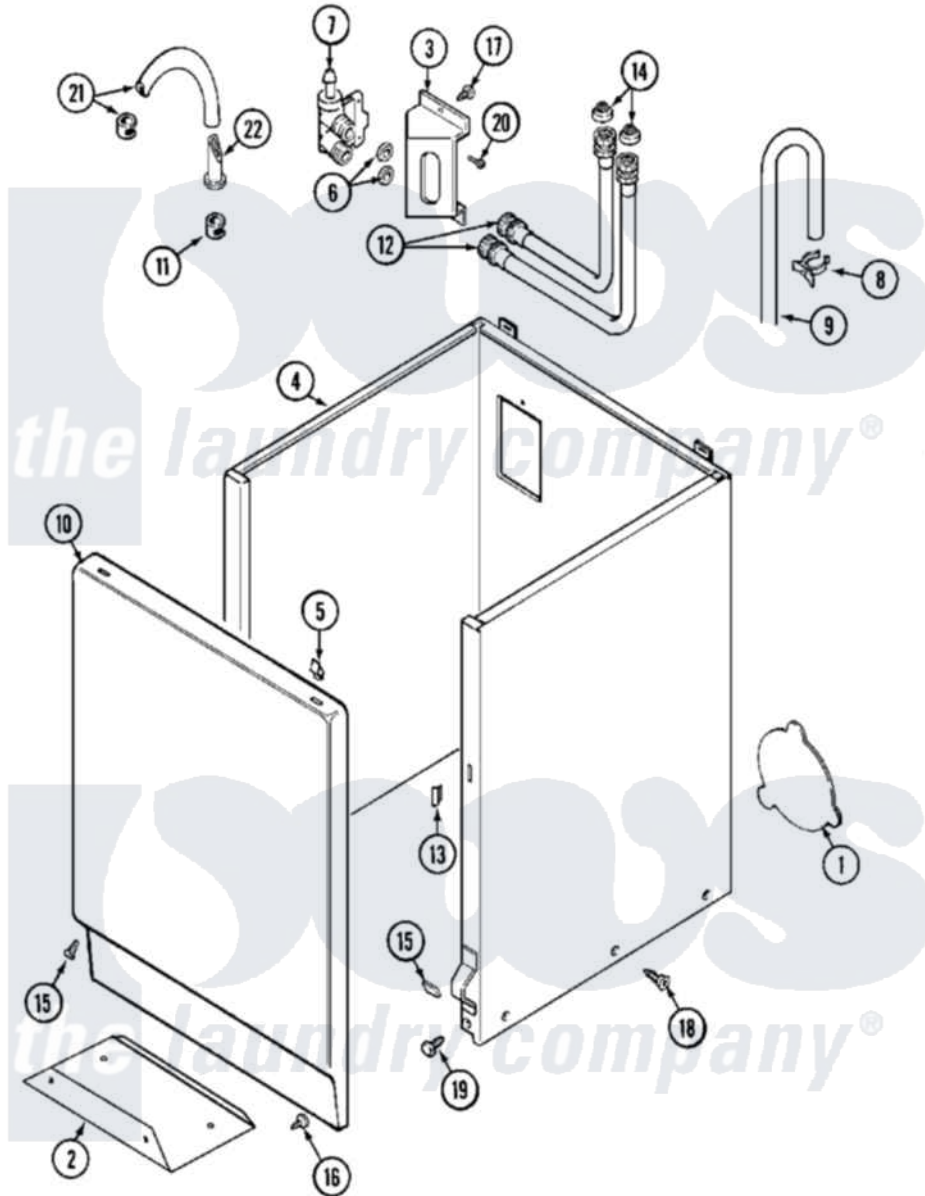

# Maytag MAT12PRDAW 03 - CABINET

Maytag [Commercial Maytag MAT12PRDAW Washer Parts](#) Parts Diagram 03 - CABINET  
 Click on the part number to view part

Item	Original Part Number	Replaced By	Status	Part Description
001	<a href="#">211294</a>	<a href="#">90767</a>		Screw, 8A X 3/8 HeX Washer Head Tapping
"	<a href="#">22002924</a>			Plate, Access
"	NLA		Not Available	PLATE, ACCESS
002	<a href="#">213846</a>			Guard, Belt
003	<a href="#">22002361</a>			Bracket, Water Valve
004	<a href="#">22001995</a>			Screw Note: Screw, Tumbler Front And Shroud
"	<a href="#">22002382</a>			Fastener, V-Bracket
"	<a href="#">22002425</a>			Bracket, "V"
"	NLA		Not Available	CABINET (WHT)
005	<a href="#">22001650</a>			Fastener, Spring
006	<a href="#">Y013783</a>			Washer, Inlet Hose
007	205161	<a href="#">489503</a>		Clamp
"	<a href="#">22001604</a>			Valve, Water 120V 60Hz
008	<a href="#">22002151</a>			Clip, Hose
009	<a href="#">22003410</a>			Hose, Drain

"	<a href="#">22003814</a>		Retainer, Drain Hose
010	22001803	Not Available	PANEL, FRONT (WHT)
011	205161	<a href="#">489503</a>	Clamp
012	22003682	<a href="#">12001901</a>	Kit-Inlet Hose Assembly
"	22003683	<a href="#">12001900</a>	Kit-Inlet Hose Assembly
013	<a href="#">22002331</a>		Spacer, Front Panel
014	<a href="#">22002960</a>		Strainer, Washer Inlet
015	<a href="#">213325</a>		Clip, Retaining
"	<a href="#">22001496</a>		Front Panel Fastener And Screw
016	<a href="#">211294</a>	<a href="#">90767</a>	Screw, 8A X 3/8 HeX Washer Head Tapping
017	22003817	<a href="#">3370225</a>	Screw
018	<a href="#">33002190</a>		SCrew, C BraCe, BraCket, Cabinet
019	<a href="#">213121</a>	<a href="#">3400111</a>	Screw, 12-14 X 5/8
"	<a href="#">213122</a>	<a href="#">27001200</a>	Screw
020	<a href="#">Y313561</a>		Screw---NA
021	22001608	<a href="#">22001954</a>	Injector Hose And Clamp Kit
022	<a href="#">22001900</a>		Preventer, Back Flow