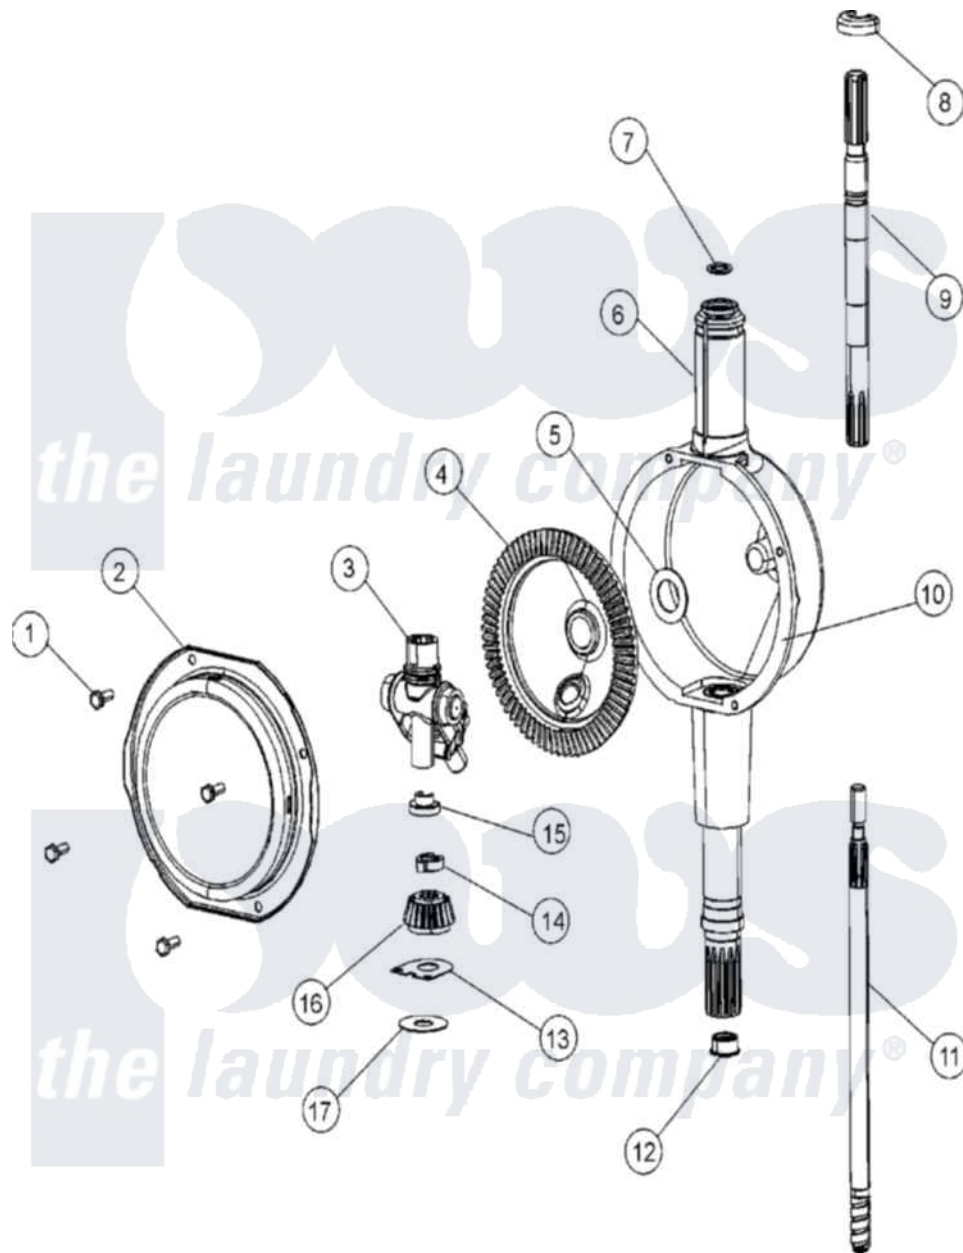

Maytag MAT12PRDAW 05 - TRANSMISSION

Maytag [Commercial Maytag MAT12PRDAW Washer Parts](#) Parts Diagram 05 - TRANSMISSION
 Click on the part number to view part

Item	Original Part Number	Replaced By	Status	Part Description
001	215417		Not Available	SCREW, TRANSMISSION COVER
002	206628			Cover, Transmission
003	206685	6-2066850		Yoke
004	206713	6-2067130		Gear- Beve
005	215394			Washer, Bevel Gear
006	22002537			Housing, Transmission
007	22002417			O-Ring Agitator Shaft
008	22002340			Collar, Agitator Shaft
009	22002415	6-2168983		Shaft- Agi
010	Y058700	675652		Adhesive
011	22002343	6-2300060		Shaft- Cen
012	207843			Lip Seal Repair Kit
013	215395			Plate, Clutch
014	22002353			Collar, Center Shaft
015	22002341			Collar, Lower Plastic Keeper
016	215401	W10221114		Pinion