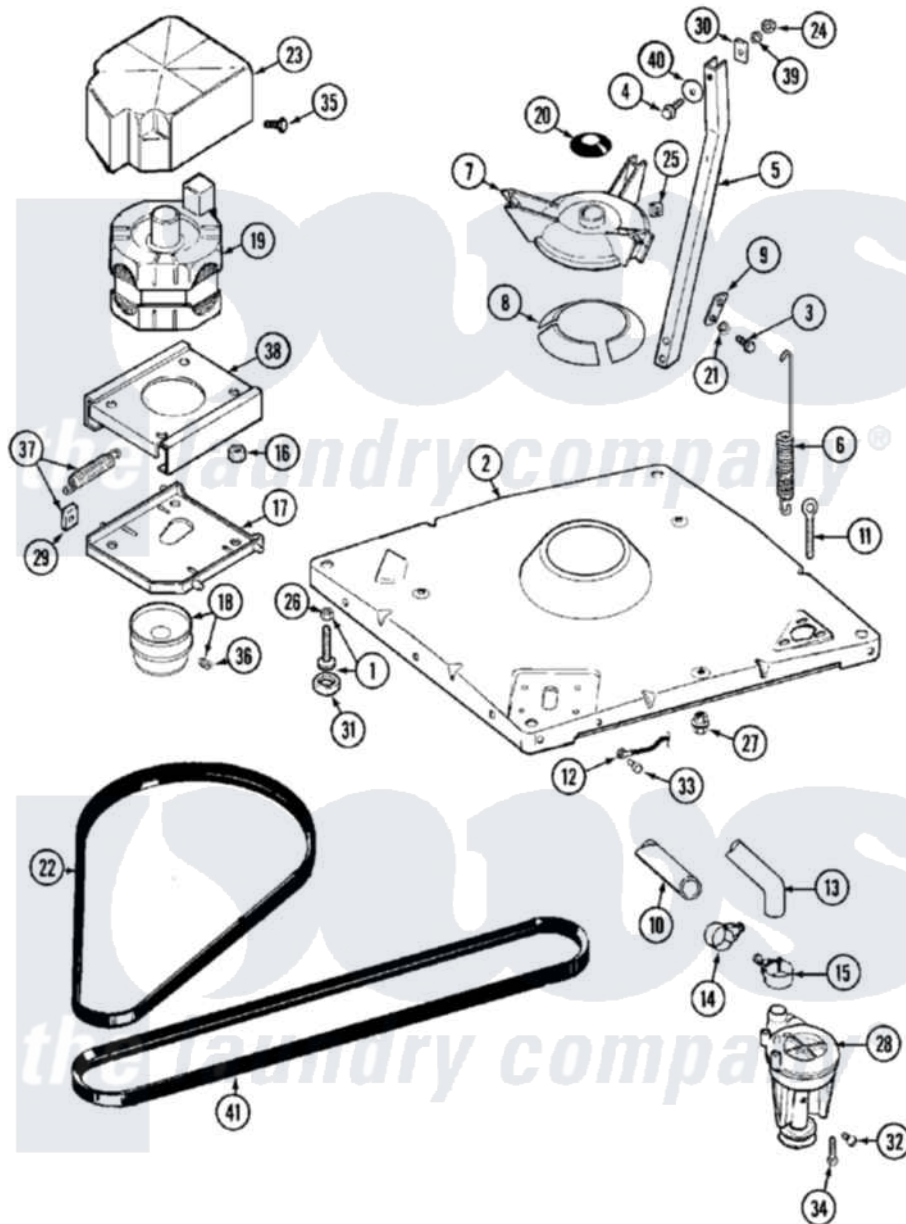

Maytag MAT12PRDAW 06 - BASE

Maytag [Commercial Maytag MAT12PRDAW Washer Parts](#) Parts Diagram 06 - BASE
 Click on the part number to view part

Item	Original Part Number	Replaced By	Status	Part Description
001	22003428			Leg, Adjustable
002	22002150			Base
003	Y015627			Screw- Hex
004	200744	W10175939		Bolt
"	205254	W10175938		Bolt
005	213100		Not Available	PART NOT USED
006	22001300			Spring, Centering
007	203725			Damper W/Bolt And Clip
008	203956			Damper Pad Kit
009	213073			Washer, Double Brace
010	22001816			Hose, Drain
011	216416			Bolt, Eye/Centering Spring
012	901220			Ground Wire
013	Y212989			Hose, Outer Tub To Pump
014	Y22001820	285655		Clamp, Hose
015	22001640	285655		Clamp, Hose

016	Y311426	3400029	Nut, Adapter Plate
017	22001301		Mount, Motor Lower-Assembly
018	200816	6-2008160	Pulley- MO
019	201805	12002351	Motor-Drve
"	22004301	12002351	Motor-Drve
020	22001511	22002954	Deflector, Water
021	911852	486009	Lockwasher
022	22002571	12112425	Belt
023	215098		Shield, Motor
024	Y052734		Nut, Carrage Bolts And Bracket
025	Y052785		Nut, Brace To Damper
026	210385		Lock Nut For Adjustable Leg
027	211949		Nut, Adjustment Eyebolt
028	202203	6-2022030	Pump As Pa
029	Y204998	205000	Roller And Spring Kit 4+Spr
030	212979		Not Available WASHER, TUB BRACE
031	210684		Foot, Adjustable Leg
032	Y015408	22003235	Screw, Bearing Insert
033	210186	3370225	Screw
034	211880		Screw, HeX Head No.10 X 1/2 Inc
035	213121	3400111	Screw, 12-14 X 5/8
036	Y053241		Set Screw, Motor Pulley
037	205000		Roller And Spring Kit 4+Spr
038	214956		Motor Mount Assembly
039	Y054867		Washer, Lock
040	211100		Washer, Outer Tub
041	211124		Part Not Used