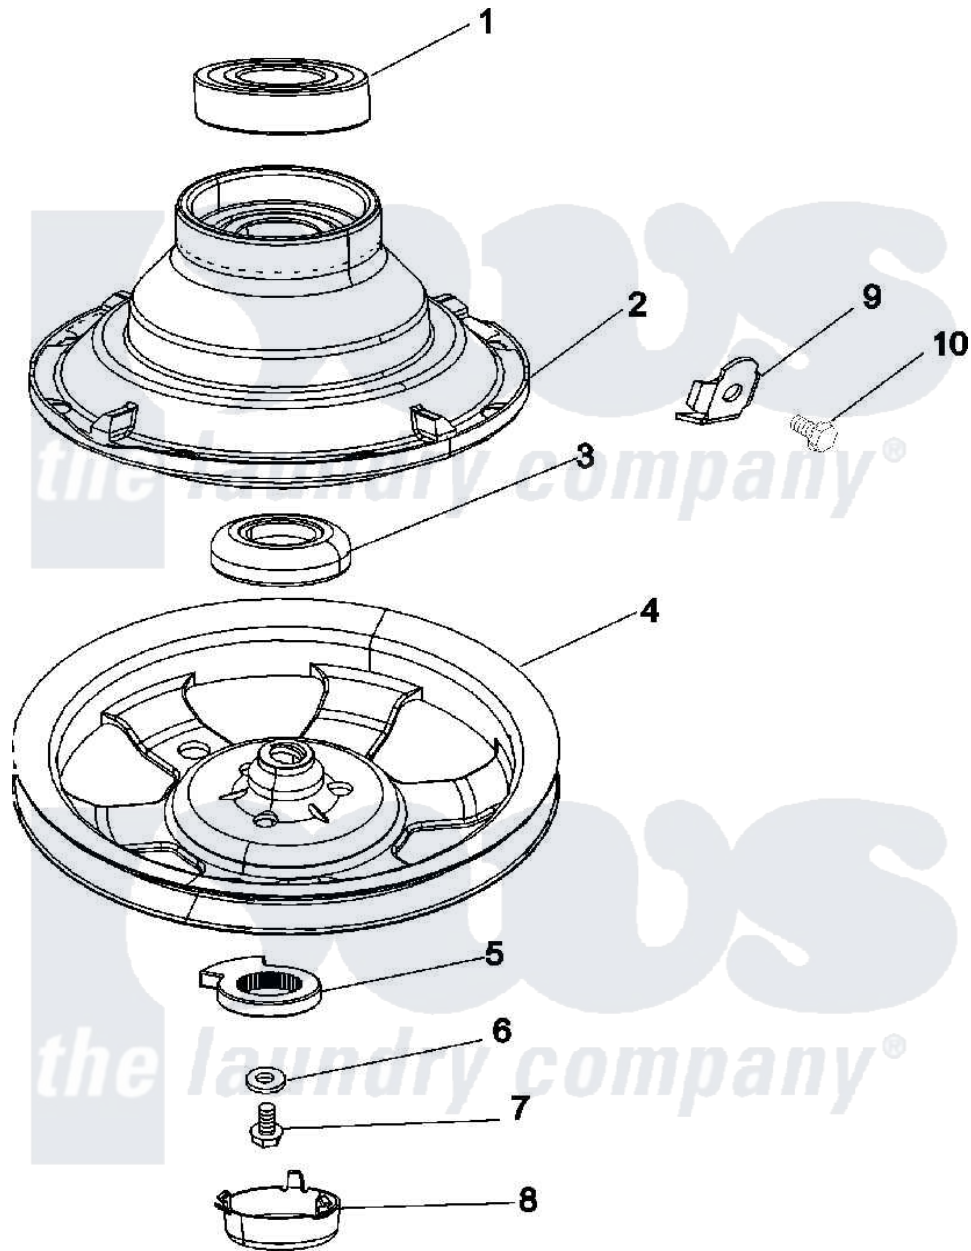

Maytag MAT12PRDAW 07 - CLUTCH & BRAKE

Maytag [Commercial Maytag MAT12PRDAW Washer Parts](#) Parts Diagram 07 - CLUTCH & BRAKE
 Click on the part number to view part

Item	Original Part Number	Replaced By	Status	Part Description
001	Y200720	22003441		Bearing, Rear
002	201190	6-2011900		Brake Asse
003	200835			Bearing, Brake Rotor
004	22002429	6-2301530		Pulley
005	211089			Lug, Stop Pulley
006	211090	22003555		Washer, Stop Lug
007	211375	681582		Screw
008	22002428			Cover, Dust
009	213325			Clip, Retaining
010	213326			Bolt, Sems Retaining Clip