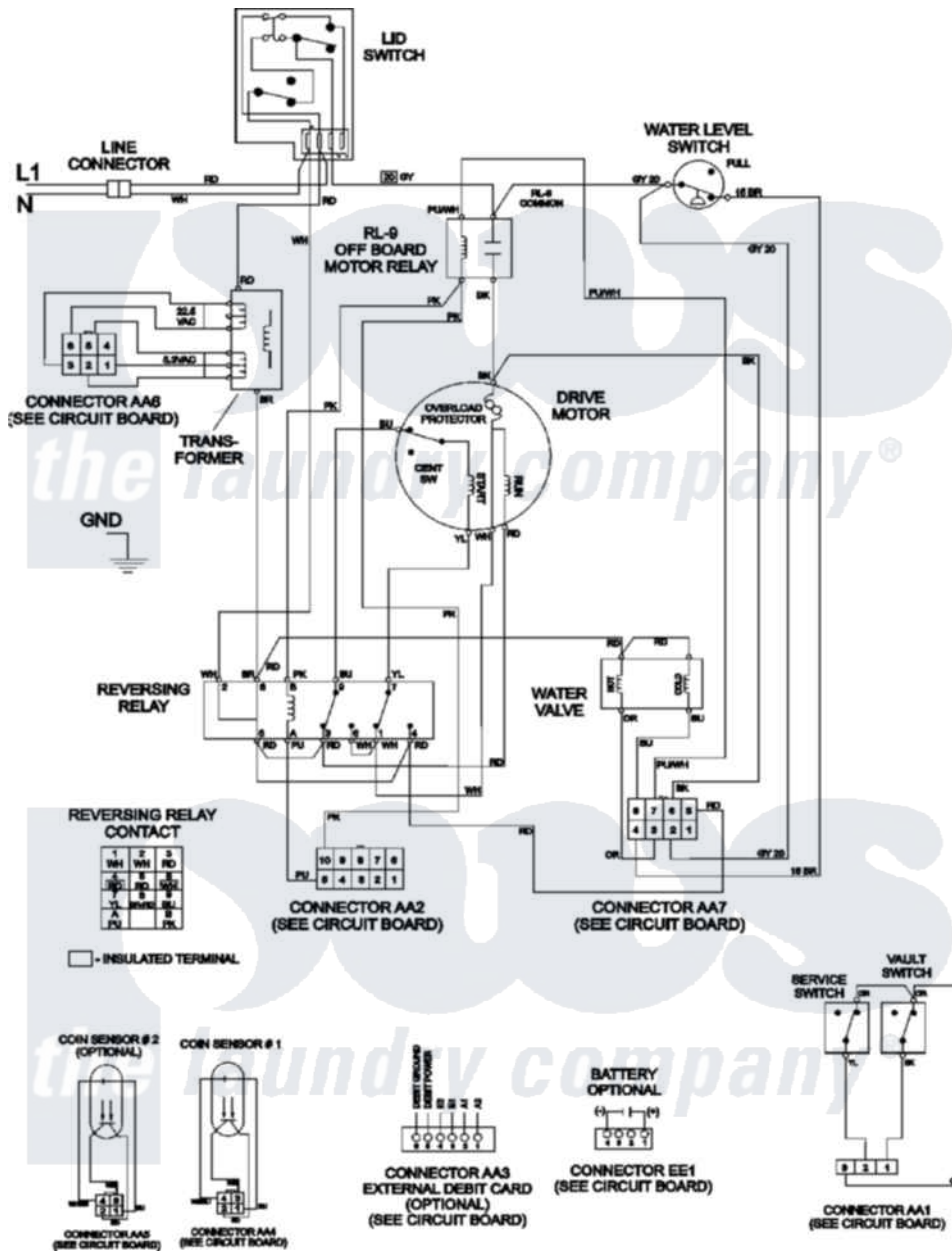

Maytag MAT12PRDAW 08 - WIRING INFORMATION

Maytag Commercial Maytag MAT12PRDAW Washer Parts Parts Diagram 08 - WIRING INFORMATION
 Click on the part number to view part

Item	Original Part Number	Replaced By	Status	Part Description
001	NLA		Not Available	WIRING INFORMATION