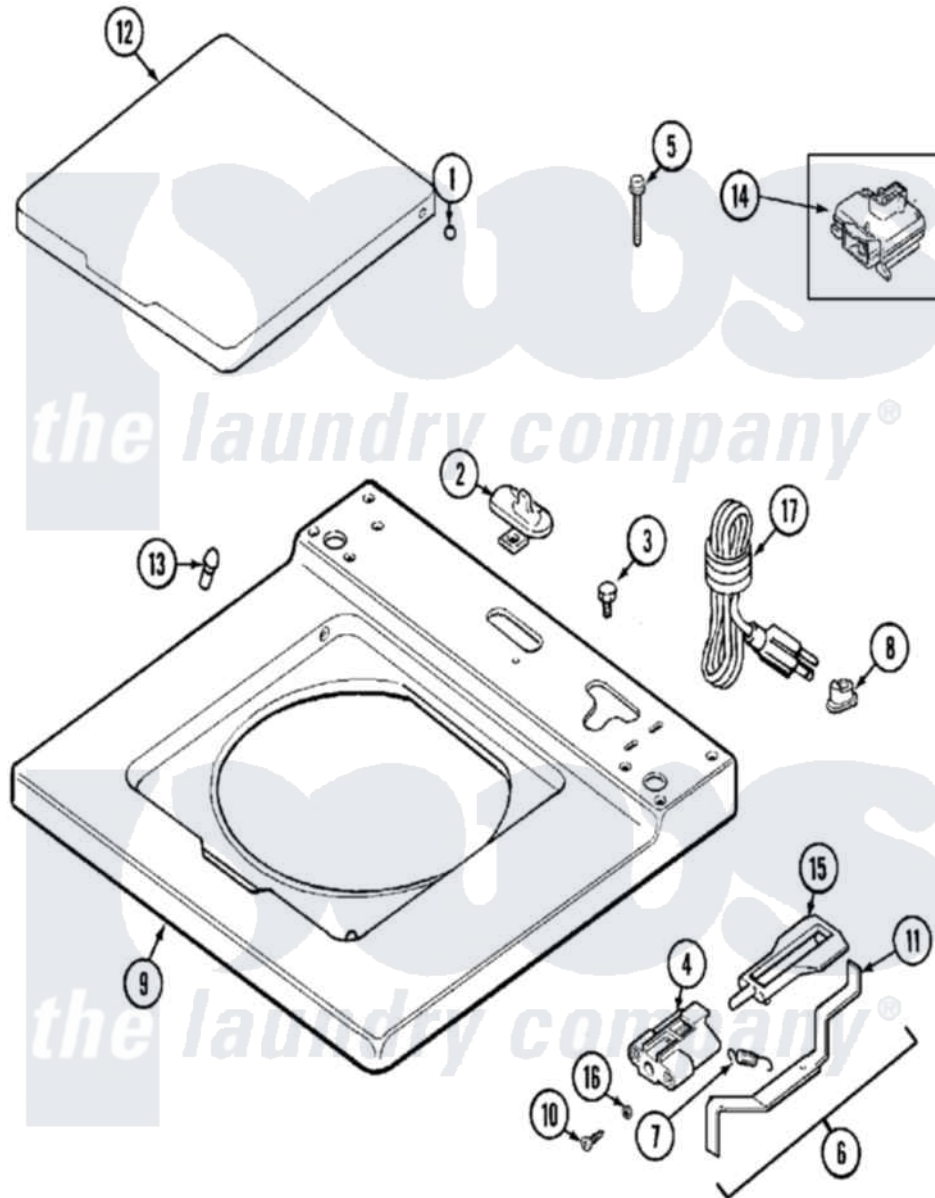

Maytag MAT12PRSAW 02 - TOP

Maytag [Commercial Maytag MAT12PRSAW Washer Parts](#) Parts Diagram 02 - TOP
 Click on the part number to view part

Item	Original Part Number	Replaced By	Status	Part Description
001	211726			Hinge, Ball Lid
002	207159	489355		Screw, 8 X 1/2
"	22001298			Cap, Top Cover
003	210186	3370225		Screw
004	22002135			Bracket, Unbalance
005	213501			Screw, No.6-20 X 1-1/8 Inch
006	22001969			Unbalance Lever Assembly
007	213720			Spring, Lid Switch
008	211881			Grommet, Cord Part Not Used- Gas Models Only
009	22002137			Cover Assembly, Top
010	910182	25-7809		Screw, No.6-20 1/2 Flthd Torx
011	22001968			Lever, Unbalance
012	22001357	22001893		Lid
013	212716			Bumper, Lid
014	22003440	12001908		Switch-Lid
015	216255			Plunger, Lid Switch