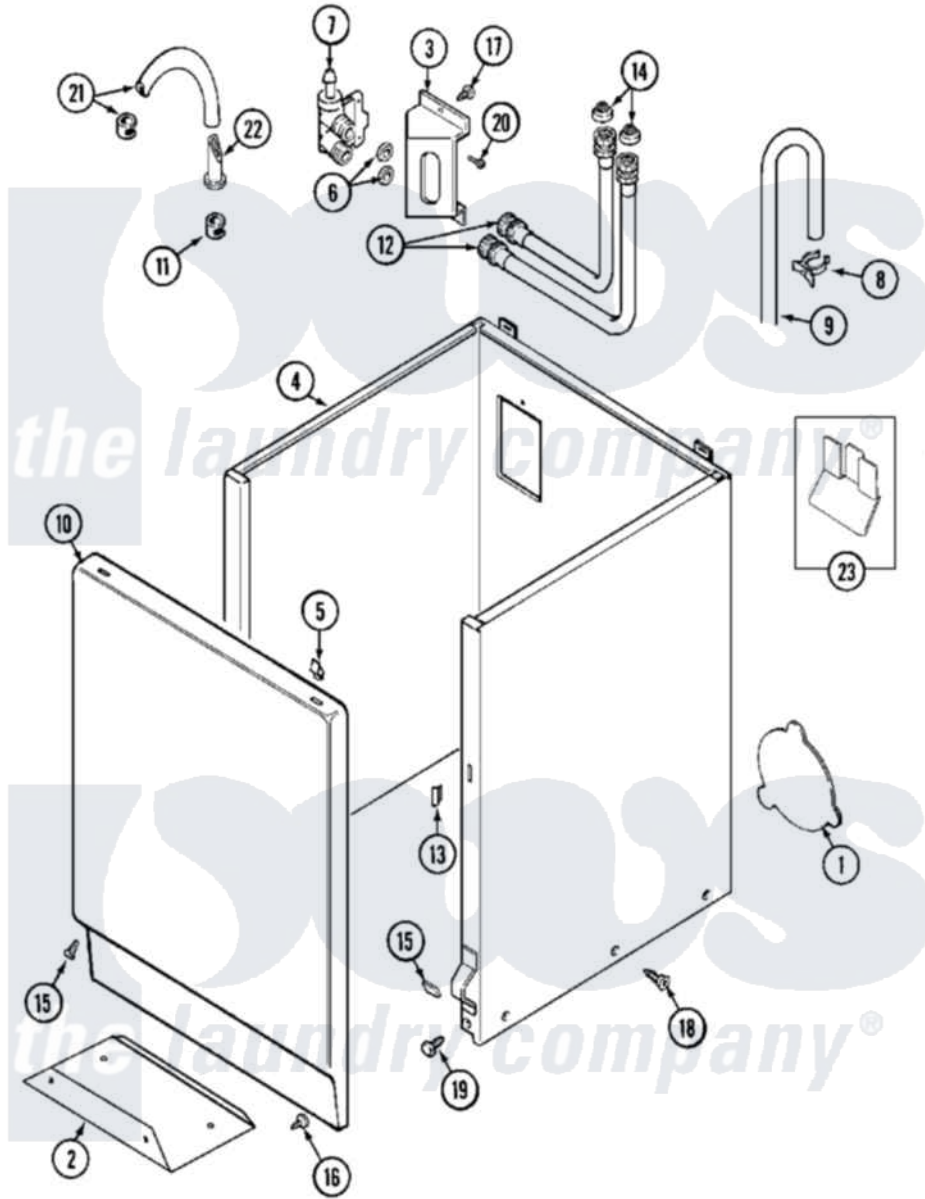

Maytag MAT12PRSAW 03 - CABINET

Maytag [Commercial Maytag MAT12PRSAW Washer Parts](#) Parts Diagram 03 - CABINET
 Click on the part number to view part

Item	Original Part Number	Replaced By	Status	Part Description
001	211294	90767		Screw, 8A X 3/8 HeX Washer Head Tapping
"	22002924			Plate, Access
002	213846			Guard, Belt
003	22002361			Bracket, Water Valve
"	22002372			Screw
004	22001972			Clip, Cabinet
"	NLA		Not Available	CABINET (WHT)
005	22001650			Fastener, Spring
006	Y013783			Washer, Inlet Hose
007	22004049			Thermistor Water Valve / Comm
008	22001815	22002765		Clip, Hose
009	22002700	22003410		Hose, Drain
"	22002701	22003814		Retainer, Drain Hose
010	22001803		Not Available	PANEL, FRONT (WHT)
011	205161	489503		Clamp

012	12001900		Kit-Inlet Hose Assembly
"	12001901		Kit-Inlet Hose Assembly
013	22002331		Spacer, Front Panel
014	22002960		Strainer, Washer Inlet
015	22001496		Front Panel Fastener And Screw
016	211294	90767	Screw, 8A X 3/8 HeX Washer Head Tapping
017	22002300	9740848	Screw, Mixing Valve Mounting
018	213007		Xfor Cabinet See Cabinet, Back
019	213121	3400111	Screw, 12-14 X 5/8
"	213122	27001200	Screw
020	Y313561		Screw---NA
021	22001608	22001954	Injector Hose And Clamp Kit
022	22001900		Preventer, Back Flow
023	22001972		Clip, Cabinet