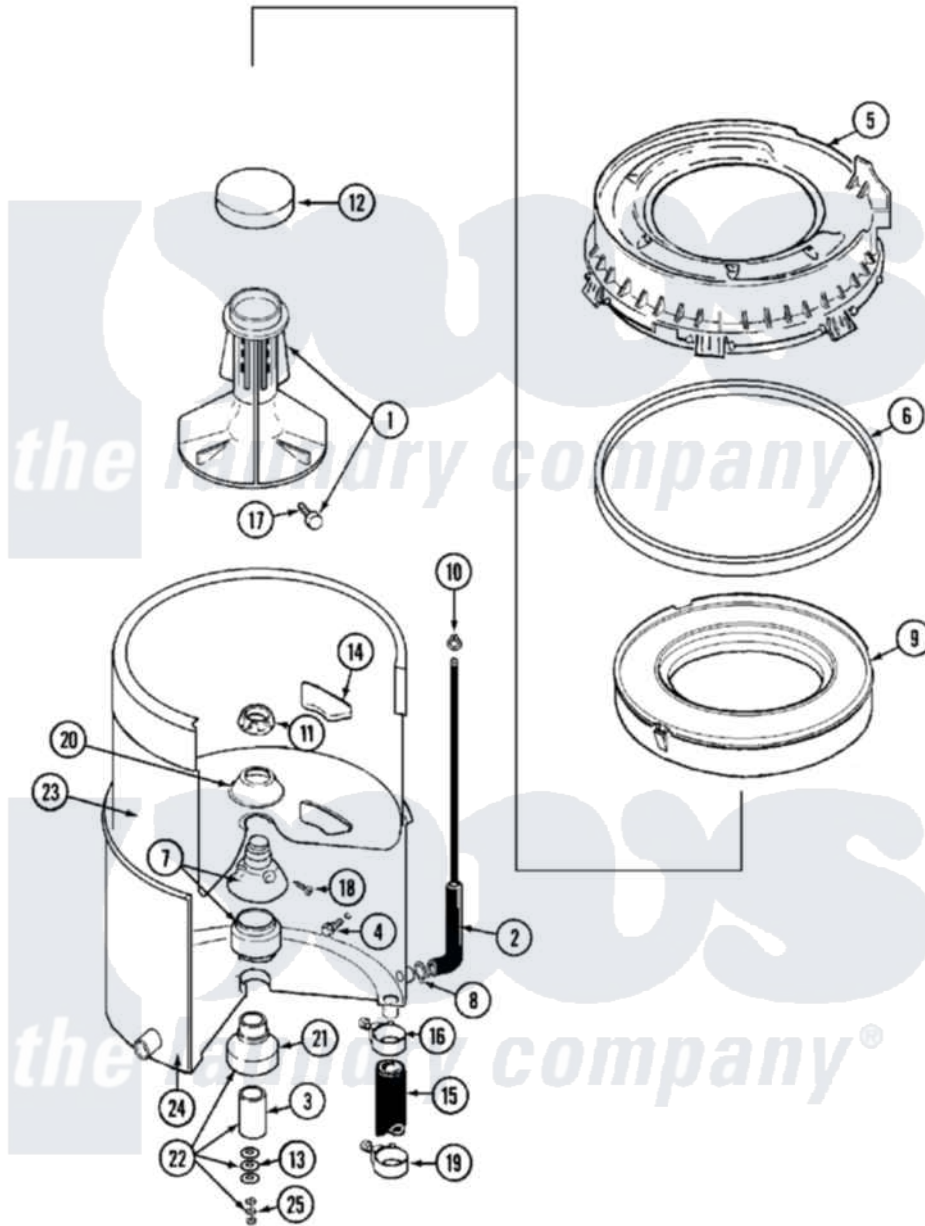

Maytag MAT12PRSAW 04 - TUB

Maytag [Commercial Maytag MAT12PRSAW Washer Parts](#) Parts Diagram 04 - TUB
 Click on the part number to view part

Item	Original Part Number	Replaced By	Status	Part Description
001	208543			Agitator
002	212942	22001619		Tube, Water Level Switch
003	211130			Bearing Liner, Tub Bearing
004	200744	W10175939		Bolt
"	205254	W10175938		Bolt
005	22001606	12001270		Kit, Injector Acc.
006	Y22001201	22001007		Gasket, Cover To Tub
007	22004012			6 Pos. Atc Rotary Temp. Switch
008	211641			Clamp, 1-1/16"
009	22001142			Ring, Balance
010	22003295	285655		Clamp, Hose
011	211047	6-2110472		Nut- Clamp
012	215532			Cap, Agitator
013	211100			Washer, Outer Tub
014	215980			Plug, Filter Hole
015	Y212989			Hose, Outer Tub To Pump

016	22001640	285655	Clamp, Hose
017	206478	Not Available	SCREW & WASHER FOR AGITATOR
018	22001423		Set Screw, Mounting Stem
019	22001640	285655	Clamp, Hose
020	211210		Washer, Clamping Nut
021	200824	6-2040130	Tub Bearin
022	204013	6-2040130	Tub Bearin
023	22001141	Y2201881	Tub, Inner Short White SP
024	22001115	22003312	Tub, Outer
025	Y054867		Washer, Lock