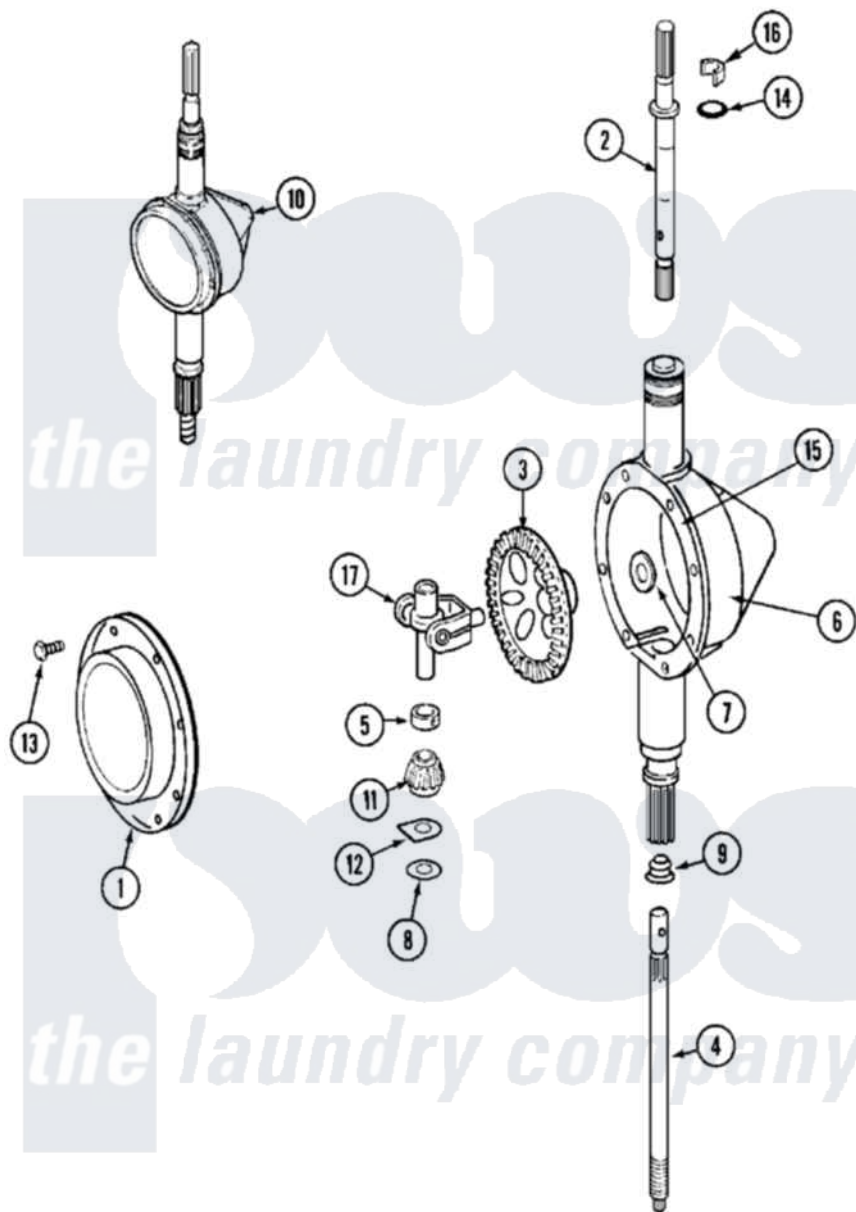

Maytag MAT12PRSAW 05 - TRANSMISSION

Maytag Commercial Maytag MAT12PRSAW Washer Parts Parts Diagram 05 - TRANSMISSION
 Click on the part number to view part

Item	Original Part Number	Replaced By	Status	Part Description
001	206628			Cover, Transmission
002	22002415	6-2168983		Shaft- Agi
003	206713	6-2067130		Gear- Beve
004	22002343	6-2300060		Shaft- Cen
005	22002353			Collar, Center Shaft
006	22002537			Housing, Transmission
"	Y056080	6-0560800		Oil
007	215394			Washer, Bevel Gear
008	211483	6-2114830		Washer- SP
009	206602	207843		Lip Seal Repair Kit
010	22002375	6-2097790		Transmison
011	215401	W10221114		Pinion
012	215395			Plate, Clutch
013	215417		Not Available	SCREW, TRANSMISSION COVER
014	22002417			O-Ring AgitatOr Shaft
015	Y058700	675652		Adhesive