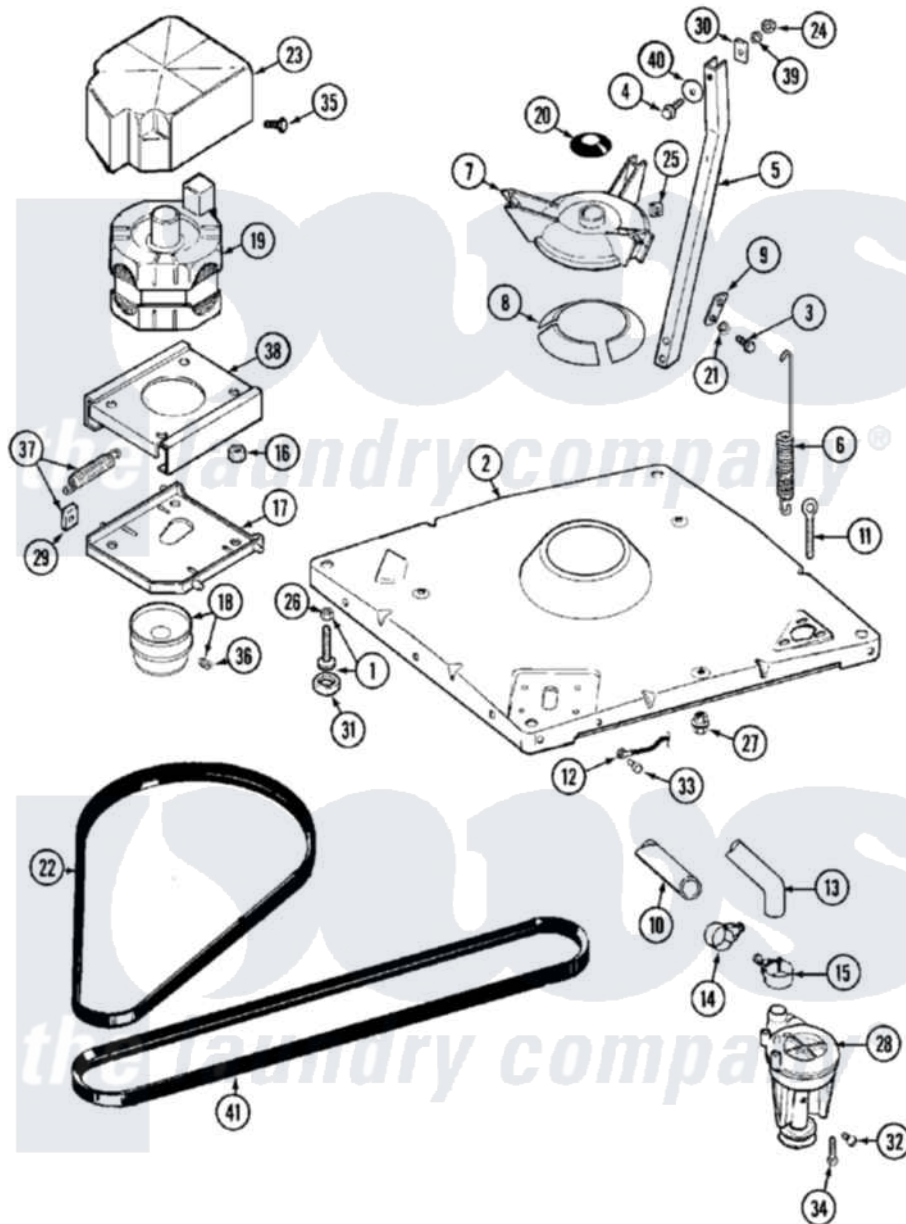

Maytag MAT12PRSAW 06 - BASE

Maytag [Commercial Maytag MAT12PRSAW Washer Parts](#) Parts Diagram 06 - BASE
 Click on the part number to view part

Item	Original Part Number	Replaced By	Status	Part Description
001	22003428			Leg, Adjustable
002	22002150			Base
003	22004078			Bolt, 5/16
004	200744	W10175939		Bolt
"	205254	W10175938		Bolt
005	213100		Not Available	PART NOT USED
006	22001300			Spring, Centering
007	203725			Damper W/Bolt And Clip
008	203956			Damper Pad Kit
009	213073			Washer, Double Brace
010	22002700	22003410		Hose, Drain
011	216416			Bolt, Eye/Centering Spring
012	901220			Ground Wire
013	Y212989			Hose, Outer Tub To Pump
014	22001640	285655		Clamp, Hose
015	22001640	285655		Clamp, Hose

016	Y311426	3400029	Nut, Adapter Plate
017	22001301		Mount, Motor Lower-Assembly
018	200816	6-2008160	Pulley- MO
019	201805	12002351	Motor-Drve
"	22004301	12002351	Motor-Drve
020	22002954		Deflector, Water
021	911852	486009	Lockwasher
022	211125		V Belt, Drive Pulley
023	215098		Shield, Motor
024	Y052734		Nut, Carrage Bolts And Bracket
025	Y052785		Nut, Brace To Damper
026	210385		Lock Nut For Adjustable Leg
027	211949		Nut, Adjustment Eyebolt
028	202203	6-2022030	Pump As Pa
029	Y204998	205000	Roller And Spring Kit 4+Spr
030	212979		Not Available WASHER, TUB BRACE
031	210684		Foot, Adjustable Leg
032	22003235		Screw, Bearing Insert
033	210186	3370225	Screw
034	211880		Screw, HeX Head No.10 X 1/2 Inc
035	213121	3400111	Screw, 12-14 X 5/8
036	Y053241		Set Screw, Motor Pulley
037	205000		Roller And Spring Kit 4+Spr
038	214956		Motor Mount Assembly
039	Y054867		Washer, Lock
040	211100		Washer, Outer Tub
041	211124		Part Not Used