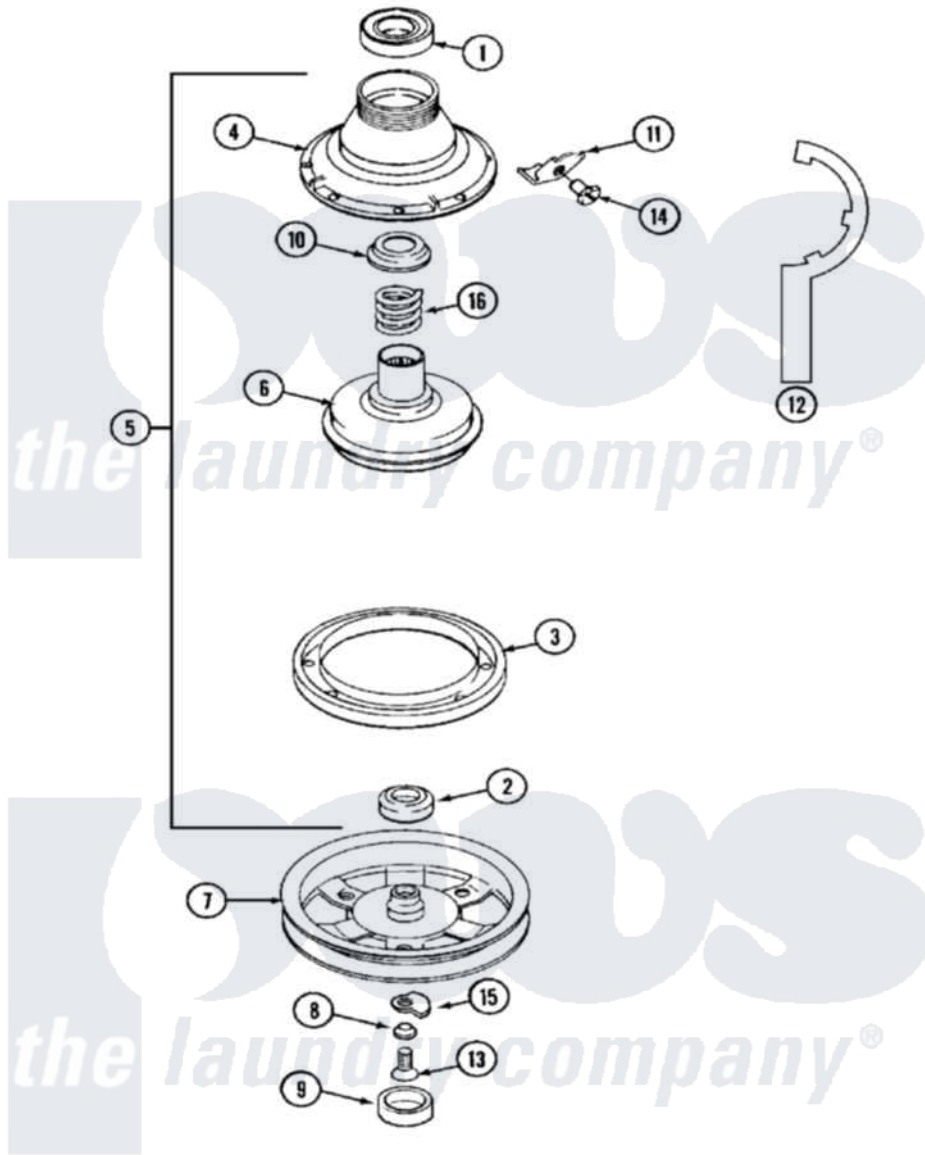

Maytag MAT12PRSAW 07 - CLUTCH & BRAKE

Maytag Commercial Maytag MAT12PRSAW Washer Parts Parts Diagram 07 - CLUTCH & BRAKE
 Click on the part number to view part

Item	Original Part Number	Replaced By	Status	Part Description
001	Y200720	22003441		Bearing, Rear
002	200835			Bearing, Brake Rotor
003	22003890	6-2011900		Brake Asse
004	22003891	6-2011900		Brake Asse
005	201190	6-2011900		Brake Asse
006	201126	6-2011900		Brake Asse
007	22002429	6-2301530		Pulley
008	211090	22003555		Washer, Stop Lug
009	22002428			Cover, Dust
010	211039	6-2011900		Brake Asse
011	213325			Clip, Retaining
012	Y038315	038315		Tool
013	211375	681582		Screw
014	213326			Bolt, Sems Retaining Clip
015	211089			Lug, Stop Pulley
016	211041	6-2011900		Brake Asse