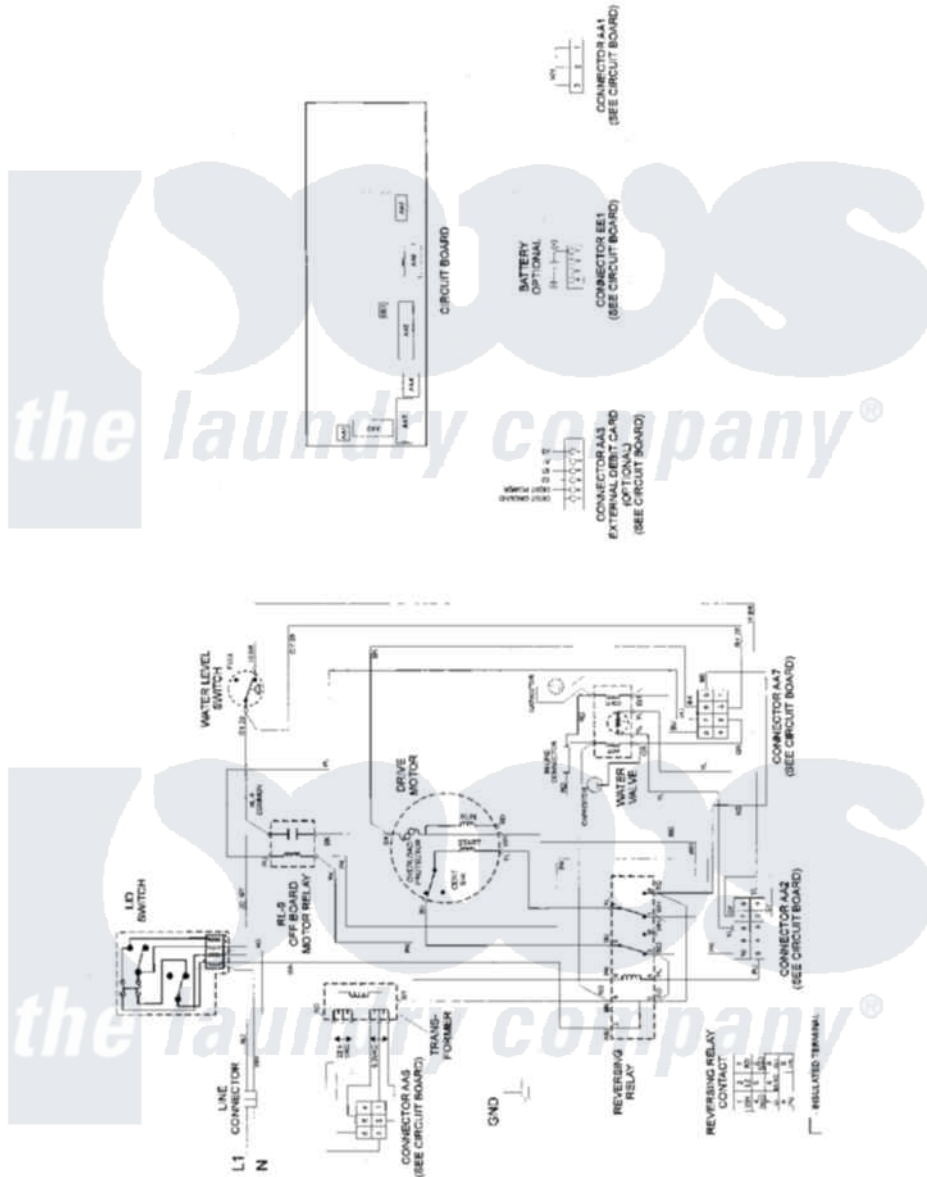

Maytag MAT12PRSAW 09 - WIRING INFORMATION

Maytag [Commercial Maytag MAT12PRSAW Washer Parts](#) Parts Diagram 09 - WIRING INFORMATION
 Click on the part number to view part

Item	Original Part Number	Replaced By	Status	Part Description
001	NLA		Not Available	WIRING INFORMATION