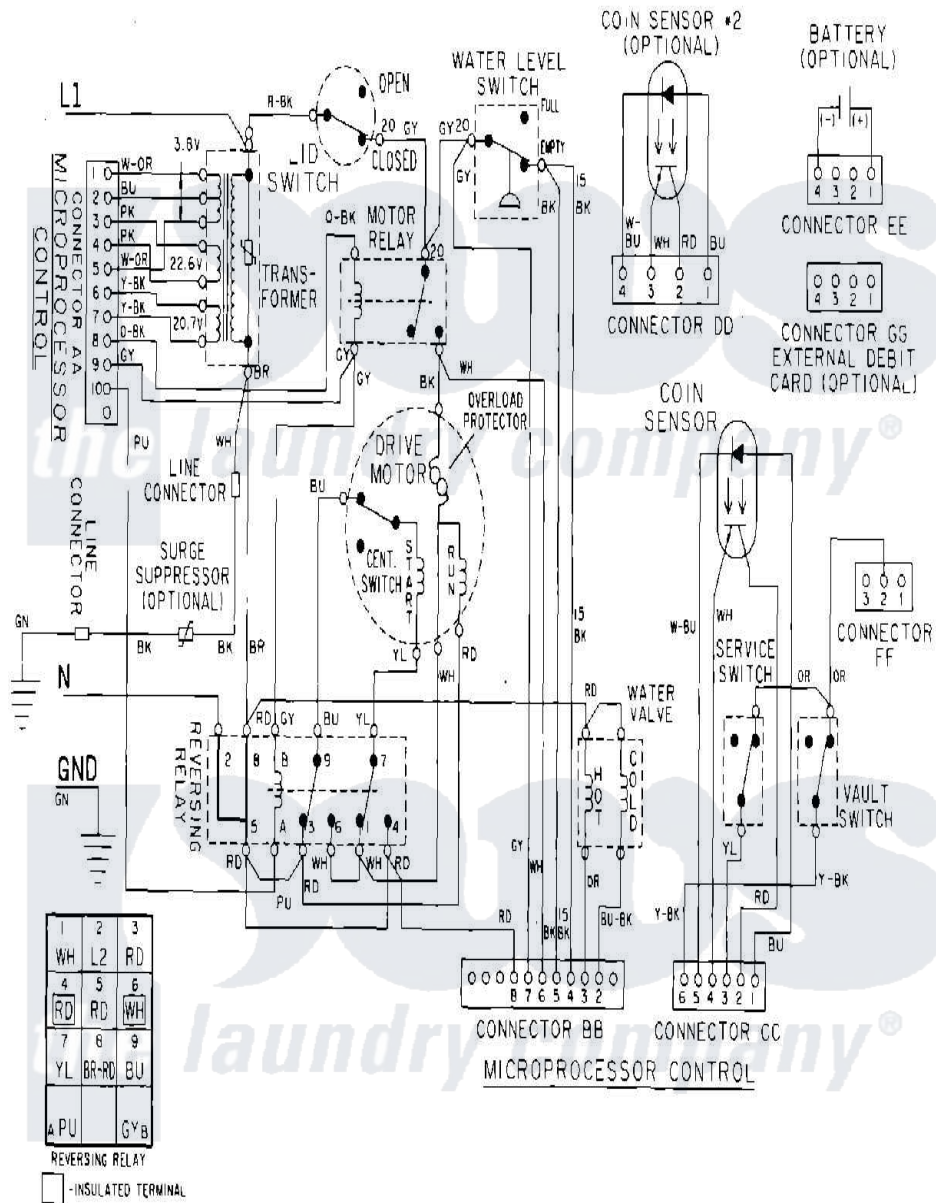

# Maytag MAT12PSAAW 09 - WIRING INFORMATION

Maytag Commercial Maytag MAT12PSAAW Washer Parts Parts Diagram 09 - WIRING INFORMATION  
 Click on the part number to view part

Item	Original Part Number	Replaced By	Status	Part Description
001	NLA		Not Available	WIRING INFORMATION