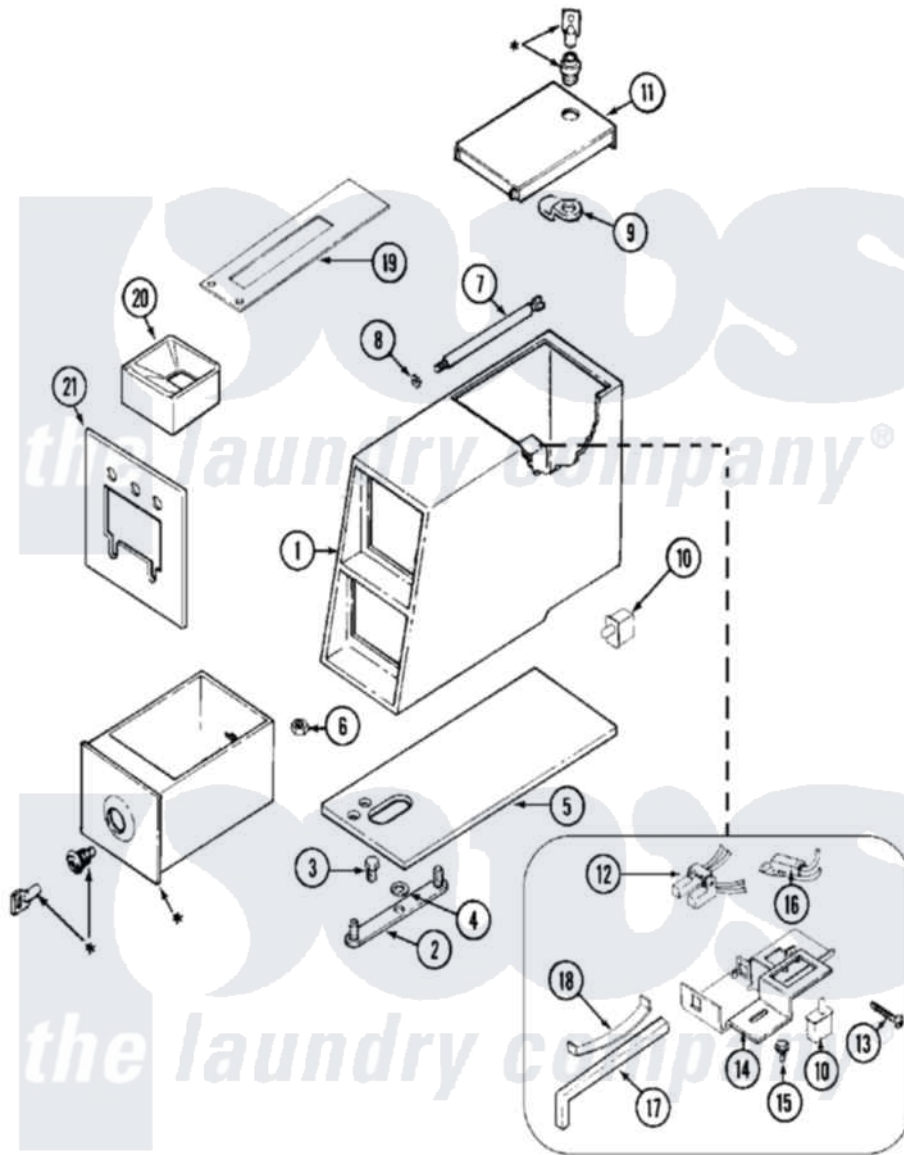

Maytag MAT12PSBAW 02 - CONTROL CENTER

***CONTACT YOUR COMMERCIAL LAUNDRY DISTRIBUTOR**

Maytag [Commercial Maytag MAT12PSBAW Washer Parts](#) Parts Diagram 02 - CONTROL CENTER
 Click on the part number to view part

Item	Original Part Number	Replaced By	Status	Part Description
001	22001871		Not Available	VAULT, COIN (WHT)
"	22002478		Not Available	VAULT, COIN (WHT) (ORIGINAL COIN VAULT NLA USE)
002	22001810		Not Available	STRAP, MOUNTING
003	211294	90767		Screw, 8A X 3/8 HeX Washer Head Tapping
004	910309			Washer, Mounting Strap
005	22001870			Gasket, Coin Vault
006	Y052740	62739		Nut, Lock
007	22001903	8576635		Bolt
008	910387			Lockwasher, Vault Assembly
009	NLA		Not Available	CAM, LOCKING
010	33001250			Switch, Vault And Service Door
"	912012	3400409		Screw
011	22001910	22003679		Timer Access Door Assembly
012	22001965			Optic Switch Assembly

013	314665		Screw, Switch Assembly
014	33001253		Bracket, Sensor Switch
015	211605		Bezel, Timer Dial
"	212276	W10116760	Screw
016	22001966		Harness, Sensor Switch
017	216442		Rod, Actuator
018	33001252		Spring, Switch Rod
019	22001812	22003416	Actuator Kit
020	22001878	Not Available	CHUTE, COIN (REMOVED AT SERIES 24)
"	22002533		Weld Assembly, Funnel
"	22002534		Bolt, Carriage
"	Y052721		Nut, Terminal Block Plate
021	22001879	22001917	Plate, Adaptor
022	22001904	Not Available	(REMOVED AT SERIES 24)
"	NLA	Not Available	BRACE, COIN SLIDE