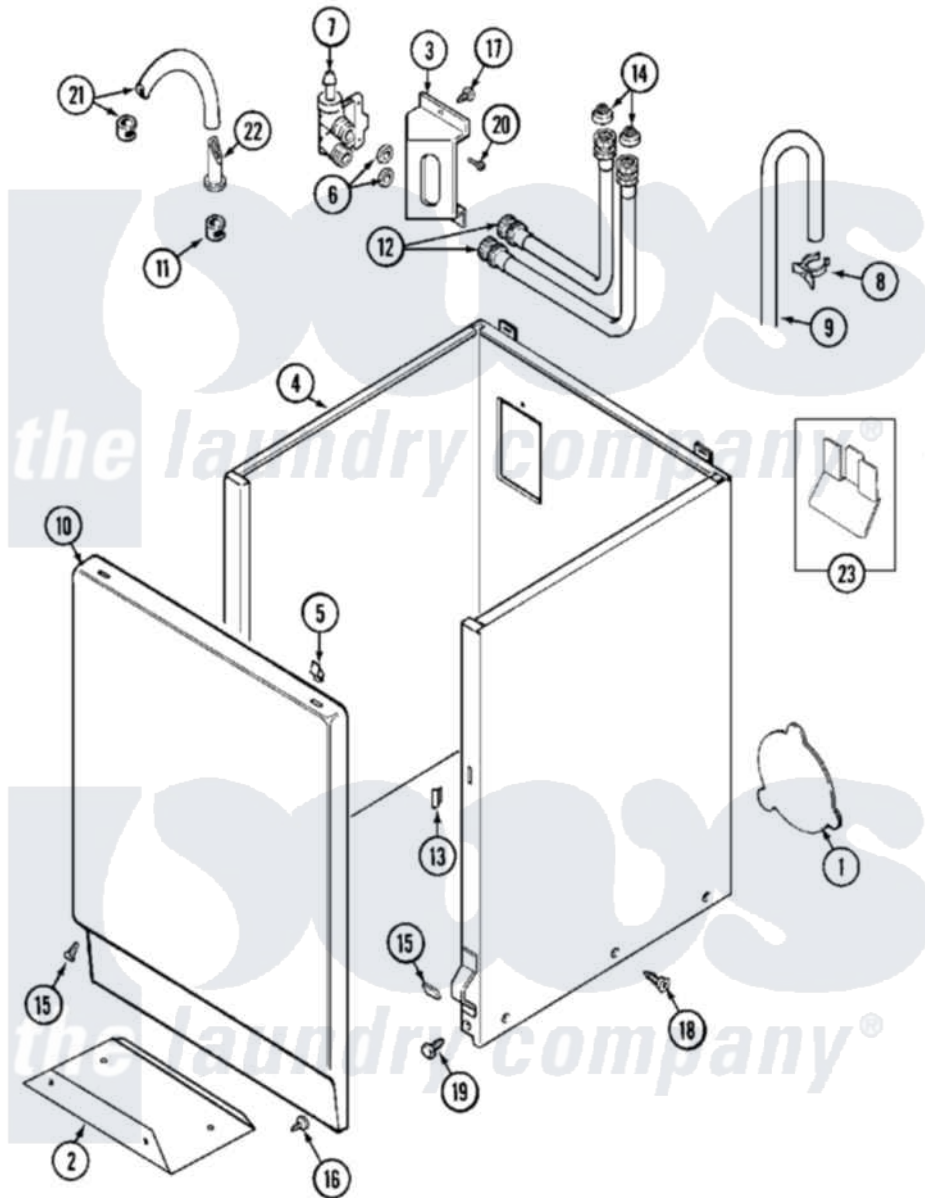

Maytag MAT12PSBAW 03 - CABINET

Maytag [Commercial Maytag MAT12PSBAW Washer Parts](#) Parts Diagram 03 - CABINET
 Click on the part number to view part

Item	Original Part Number	Replaced By	Status	Part Description
001	211294	90767		Screw, 8A X 3/8 HeX Washer Head Tapping
"	212985	22002924		Plate, Access
"	NLA		Not Available	PLATE, ACCESS
002	213846			Guard, Belt
003	214812	22002361		Bracket, Water Valve
"	22003217	3370225		Screw
004	22001972			Clip, Cabinet
"	22001995			Screw Note: Screw, Tumbler Front And Shroud
"	22002381			V-Bracket
"	22002382			Fastener, V-Bracket
"	NLA		Not Available	CABINET (WHT)
005	22001650			Fastener, Spring
006	Y013783			Washer, Inlet Hose
007	205161	489503		Clamp
"	214337	96160		Screen

"	22001604		Valve, Water 120V 60Hz
008	22001815	22002765	Clip, Hose
009	22001816		Hose, Drain
"	22002700	22003410	Hose, Drain
"	22002701	22003814	Retainer, Drain Hose
010	22001803	Not Available	PANEL, FRONT (WHT)
011	205161	489503	Clamp
012	205828	202860	Inlet Hose Assembly
013	214376	22002331	Spacer, Front Panel
014	200961	12001413	Strainer And Washer Kit
015	22001496		Front Panel Fastener And Screw
016	211294	90767	Screw, 8A X 3/8 HeX Washer Head Tapping
017	212276	W10116760	Screw
018	213007		Xfor Cabinet See Cabinet, Back
019	213121	3400111	Screw, 12-14 X 5/8
"	213122	27001200	Screw
020	Y313561		Screw----NA
021	22001608	22001954	Injector Hose And Clamp Kit
022	22001900		Preventer, Back Flow
023	22001972		Clip, Cabinet